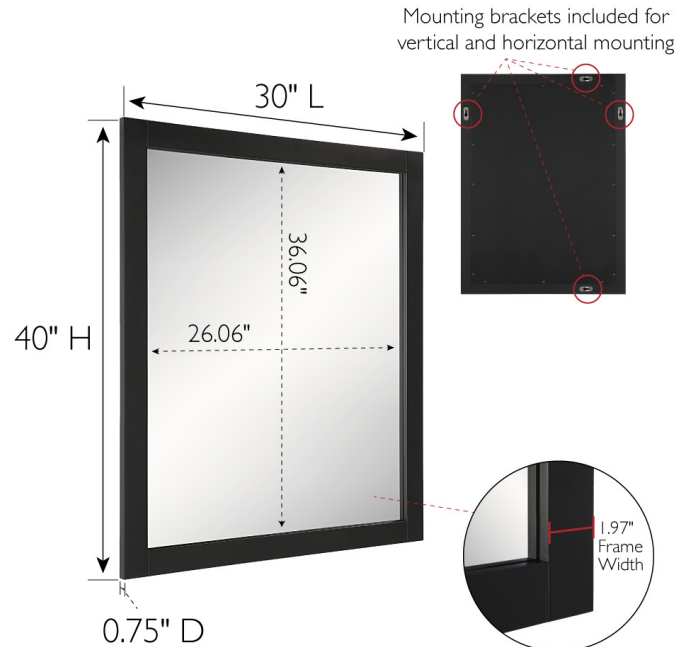

Shorewood Mirror 40" x 30"

Soft Matte Black

SPECIFICATIONS

MATERIAL CONSTRUCTION:	Glass	FACE FRAME MATERIAL:	Pine
ASSEMBLY REQUIRED:	No	BACK PANEL MATERIAL:	MDF
TOOLS NEEDED FOR INSTALLATION:	Electric Drill, Screwdriver	GLASS STYLE:	Flat Panel
ASSEMBLED DIMENSIONS:	40" H x 30" L x 0.75" D	LIGHTED:	No
WEIGHT:	17.2 lbs.	MOUNTING HARDWARE INCLUDED:	Yes
		MOUNTING TYPE:	Surface