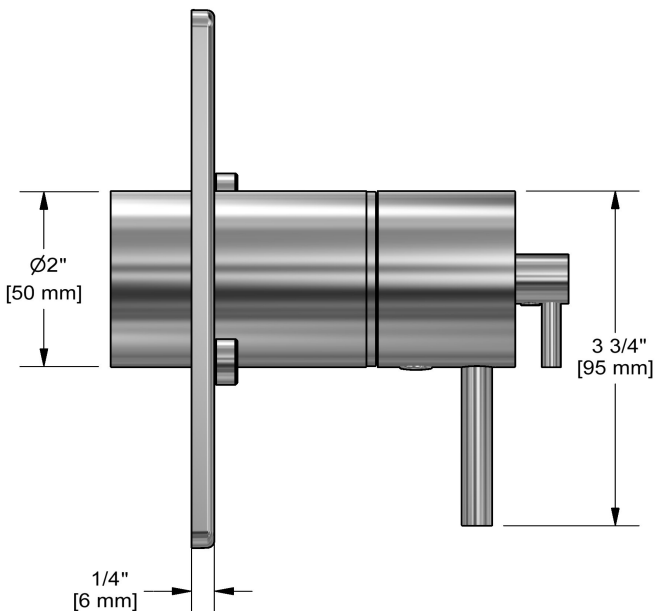

Sizes, models and finishes may differ from those presented.

Warranty

This **Riobel Inc.** product you have purchased carries a Limited Lifetime Warranty on the chrome, PVD finish, blacks and all working parts and is guaranteed from the initial purchase date against all manufacturing defects. All other finishes, including plastic components, are guaranteed for one year. All electric and/or electronic parts are covered by a 5-year limited warranty.

Customer Service

Ontario, West Canada : 888-287-5354 Quebec, Maritimes, United States : 866-473-8442