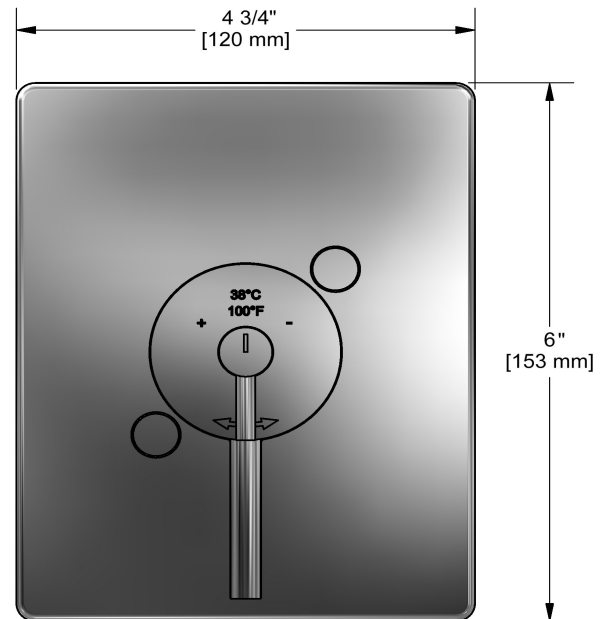

Sizes, models and finishes may differ from those presented.

Warranty

This **Riobel Inc.** product you have purchased carries a Limited Lifetime Warranty on the chrome, PVD finish, blacks and all working parts and is guaranteed from the initial purchase date against all manufacturing defects. All other finishes, including plastic components, are guaranteed for one year. All electric and/or electronic parts are covered by a 5-year limited warranty.

Customer Service

Ontario, West Canada : 888-287-5354 Quebec, Maritimes, United States : 866-473-8442