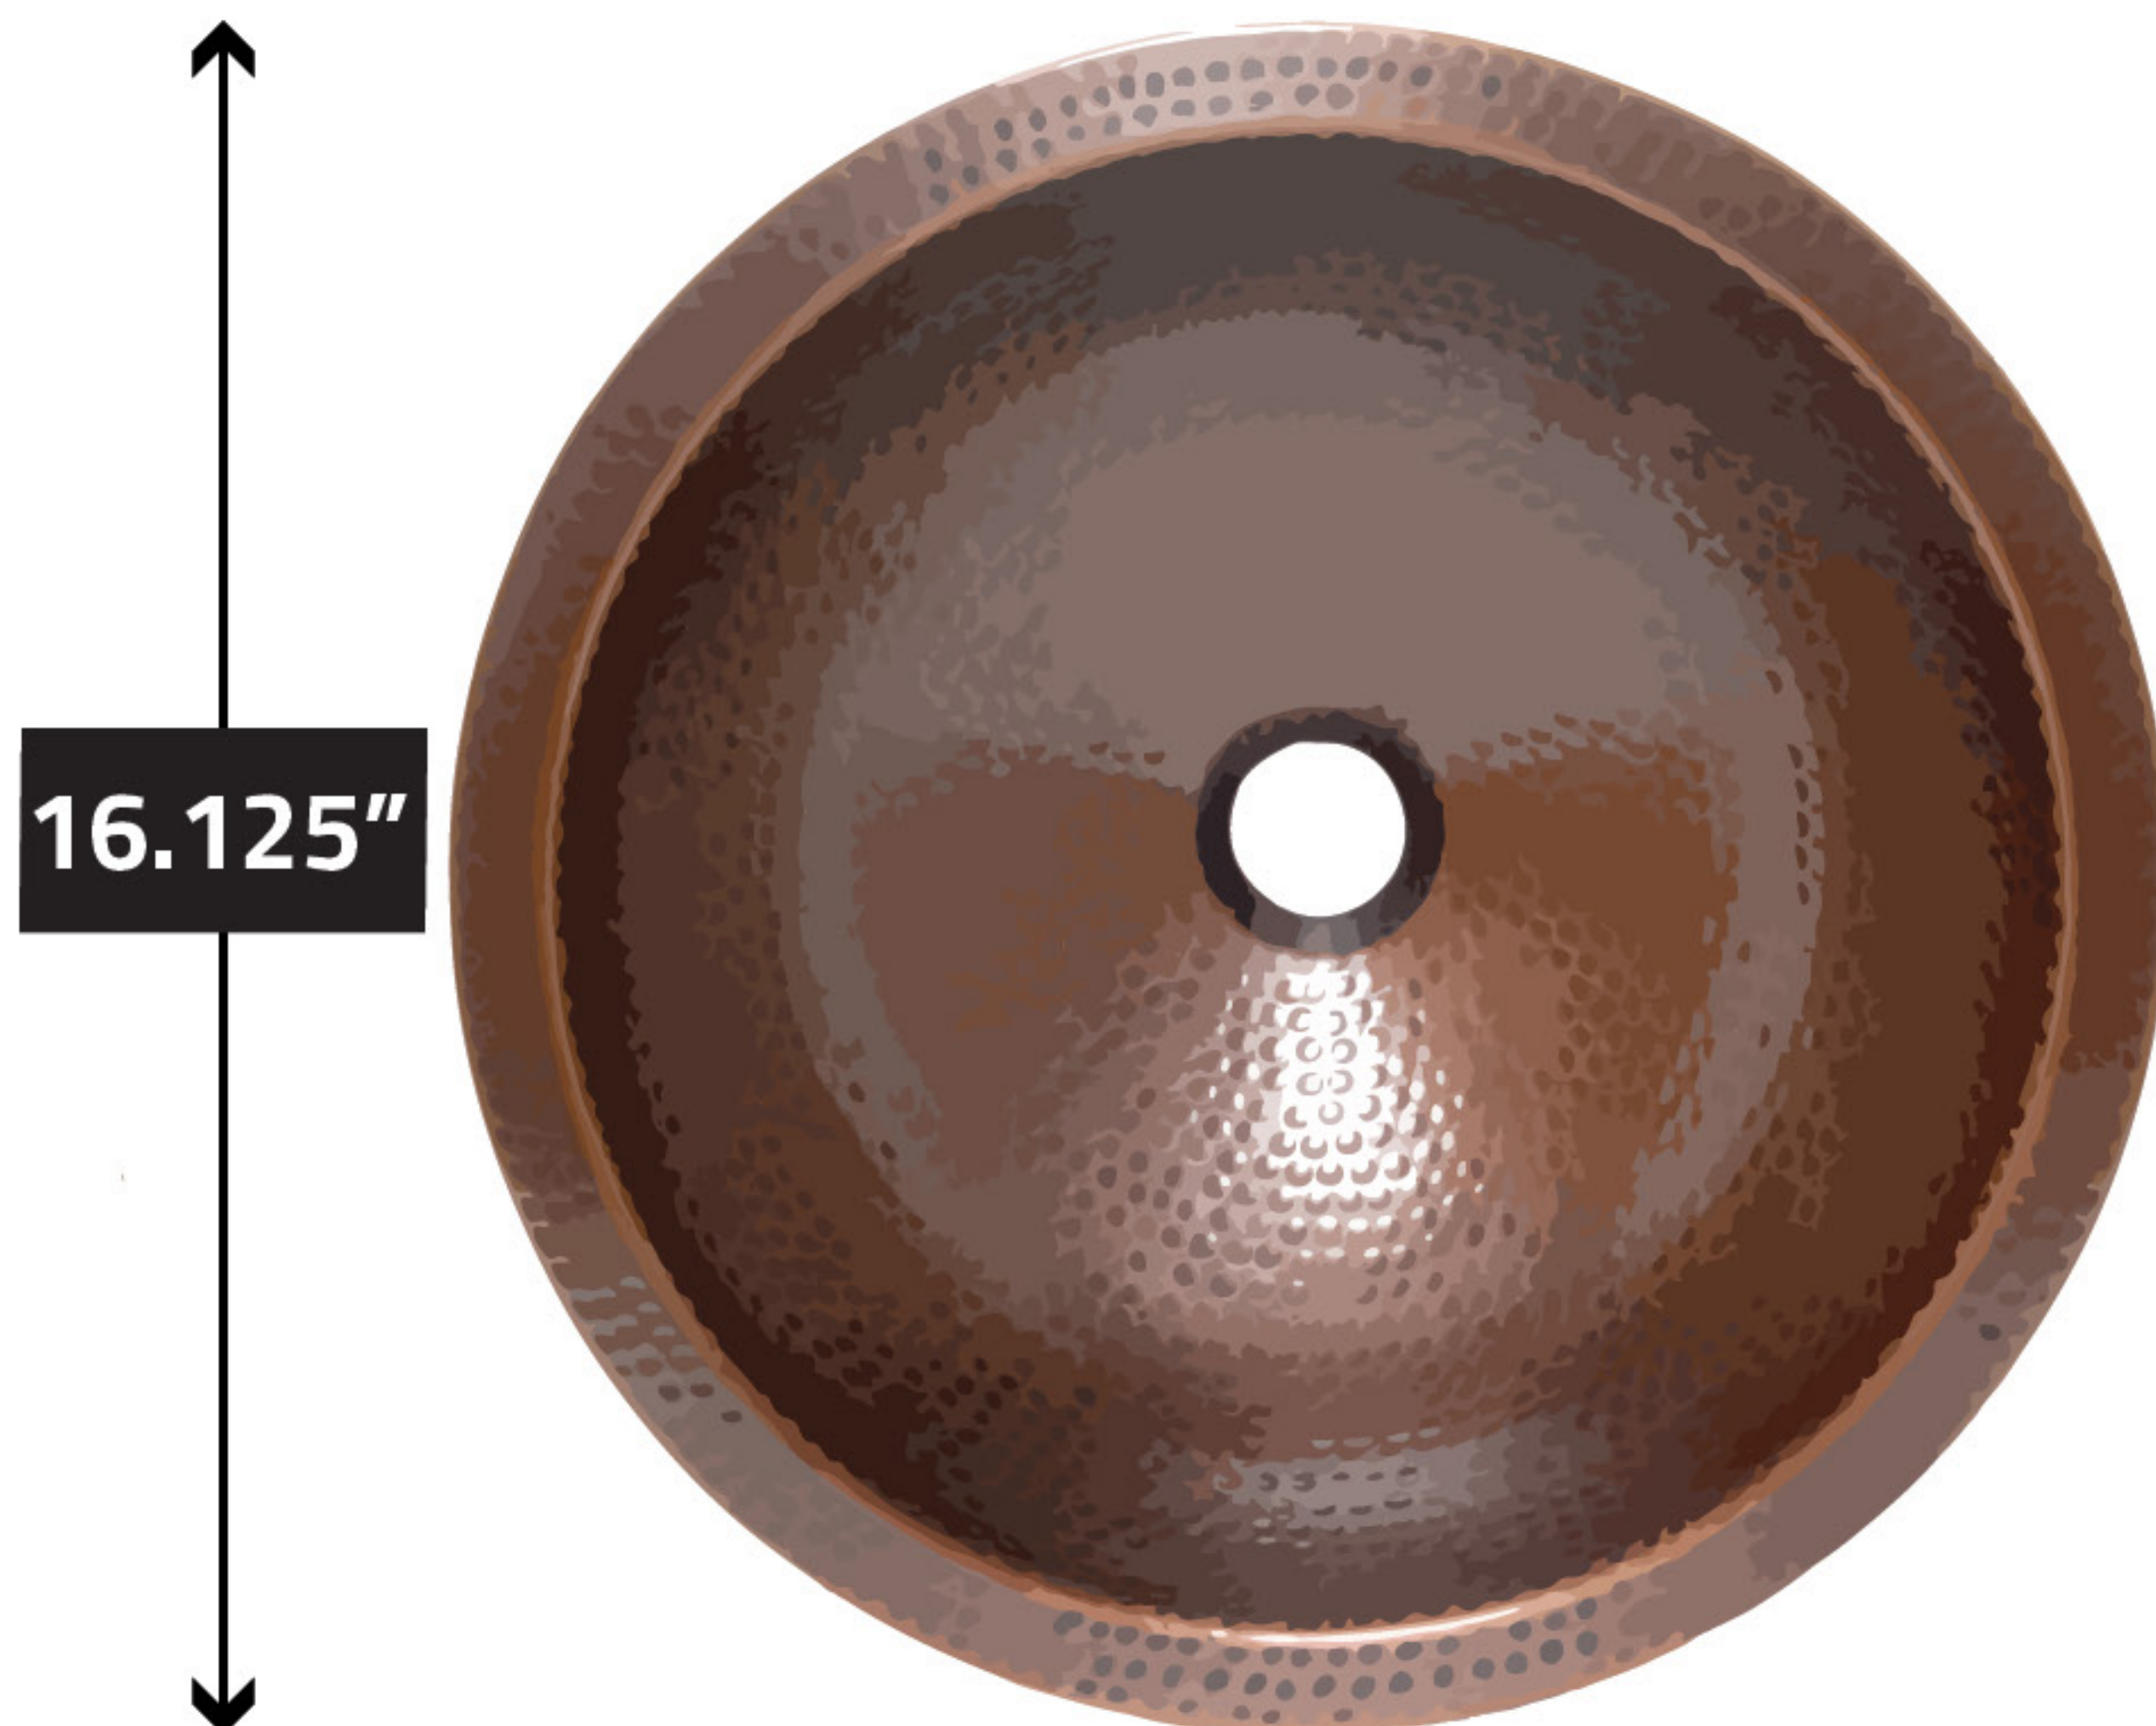

BS-013

VESSEL BATHROOM SINK

NOTE:
Every unit in this series is handmade by a skilled artisan. As a result, color, texture and size will vary slightly with each unit. The measurements displayed should be taken as an approximation of the finished product.