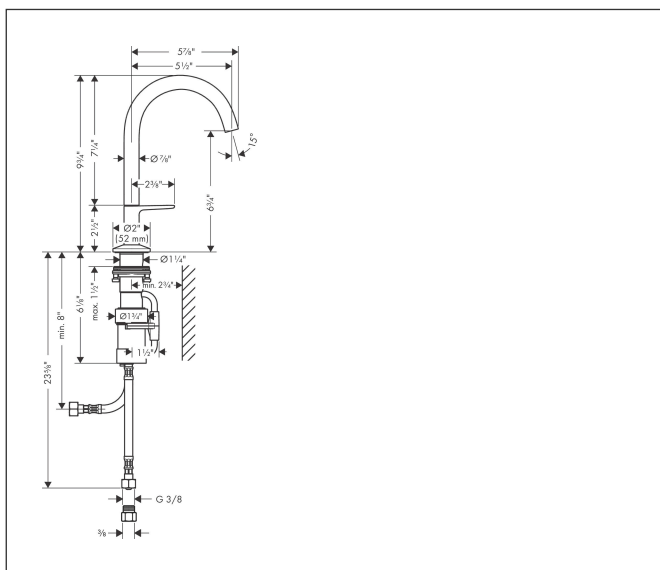

Brand AXOR
 Art. Name **AXOR One** Showerhead 75 1-Jet, 1.75 GPM
 Art. Nr. 48497821
 Surface brushed nickel
 Pos. 1

Product Picture

Features

- Consists of: Showerhead, Showerarm
- shower head size: 73 mm
- Spray modes: PowderRain
- projection 116 mm
- Flow: 1.75 GPM (6.6 L/Min)
- Showerhead removable for cleaning

Drawing

Technology

Spray Types