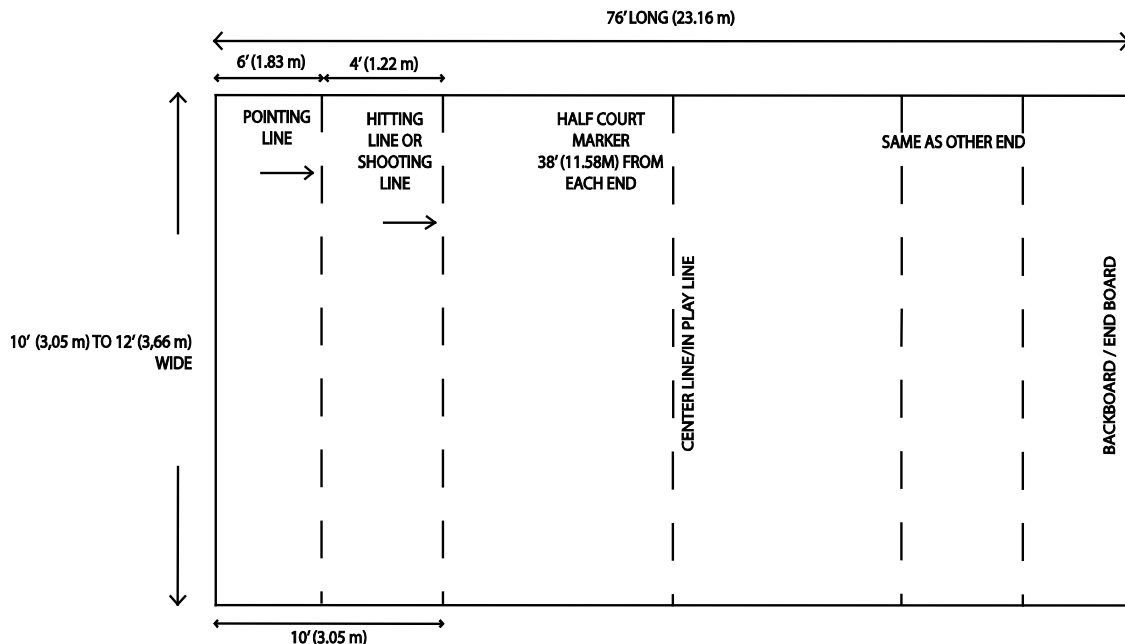

Game Rules

Bocce For Beach or Backyard

The object is to score the most points by ending each round with your color balls closest to the jack (white point ball). Toss a coin to determine the person who will throw the jack at least half way down the designated playing area. The same person who tossed the jack then throws one ball, trying to get it as close to the jack as possible. Team Two then throws, trying to get a ball closer to the jack than Team One. If Team Two gets closer, then it is Team One's turn. If Team Two's ball does not come closer, then they continue to throw until they get a ball closer to the jack than Team One or until they run out of balls. Then Team One throws their balls. You can knock your opponent's balls away from the jack to increase your score.

Scoring: At the end of each frame the team closest to the jack will get a point for each ball that is closer than the closest opponent's ball. The game is usually played to 12 points.

**See Illustration above for the recommended Tournament Court size. However, the court can be made to any size, to fit the space available.*