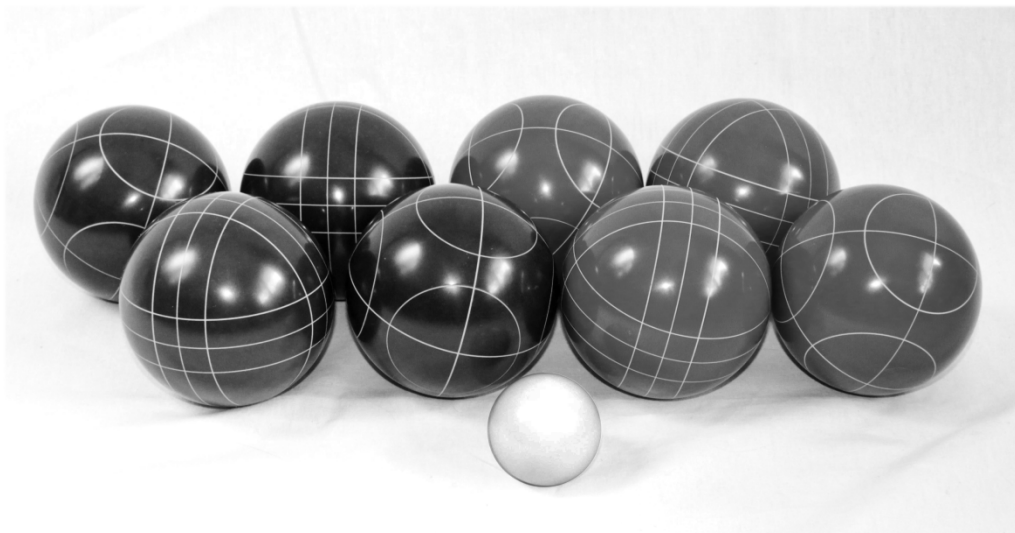

Please keep this instruction manual for future reference

If you have any problems with your new product, please visit our website www.triumphsportsusa.com for the fastest expedited service possible for your replacement part ordering needs. Please have a copy of your receipt of purchase. For any technical support or warranty issues, please contact Triumph Sports USA at 1-866-815-4173 or email us at csr@triumphsportsusa.com