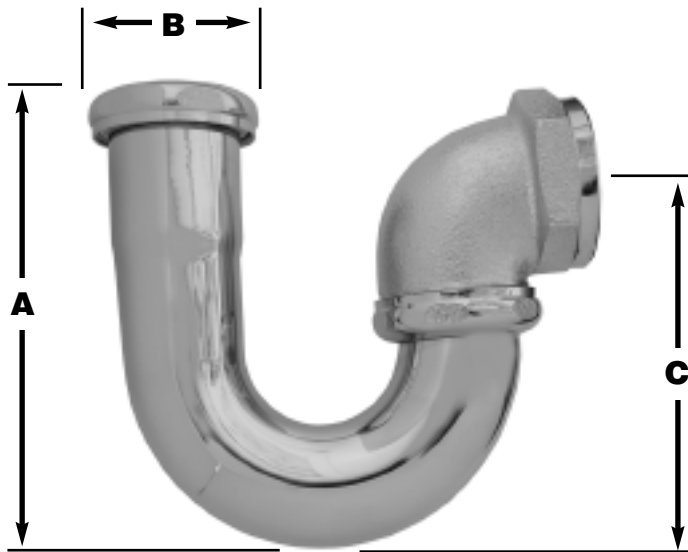

SPECIFICATION SUBMITTAL SHEET

j o n e s s t e p h e n s c o r p o r a t i o n

CHROME PLATED BRASS L.A. PATTERN SINK TRAP

features and benefits:

- P38-099 and P38-100 with cat brass elbows
- Brass nuts

This product and others like it can be found in the Jones Stephens catalog. Call today to order your catalog or download it from our website: www.plumbest.com

PART NO.	SIZE	GAUGE	A	B	C
☐ P38-098	1 1/2"	22	5-3/8"	1-1/2" ID	4-1/4"
☐ P38-099	1 1/2"	20	5-3/8"	1-1/2" ID	4-1/4"
☐ P38-100	1 1/2"	17	5-3/8"	1-1/2" ID	4-1/4"

jones stephens corporation
3249 moody parkway • moody, alabama 35004
toll free phone: 1-800-355-6637 • toll free fax: 1-800-462-6991
www.plumbest.com