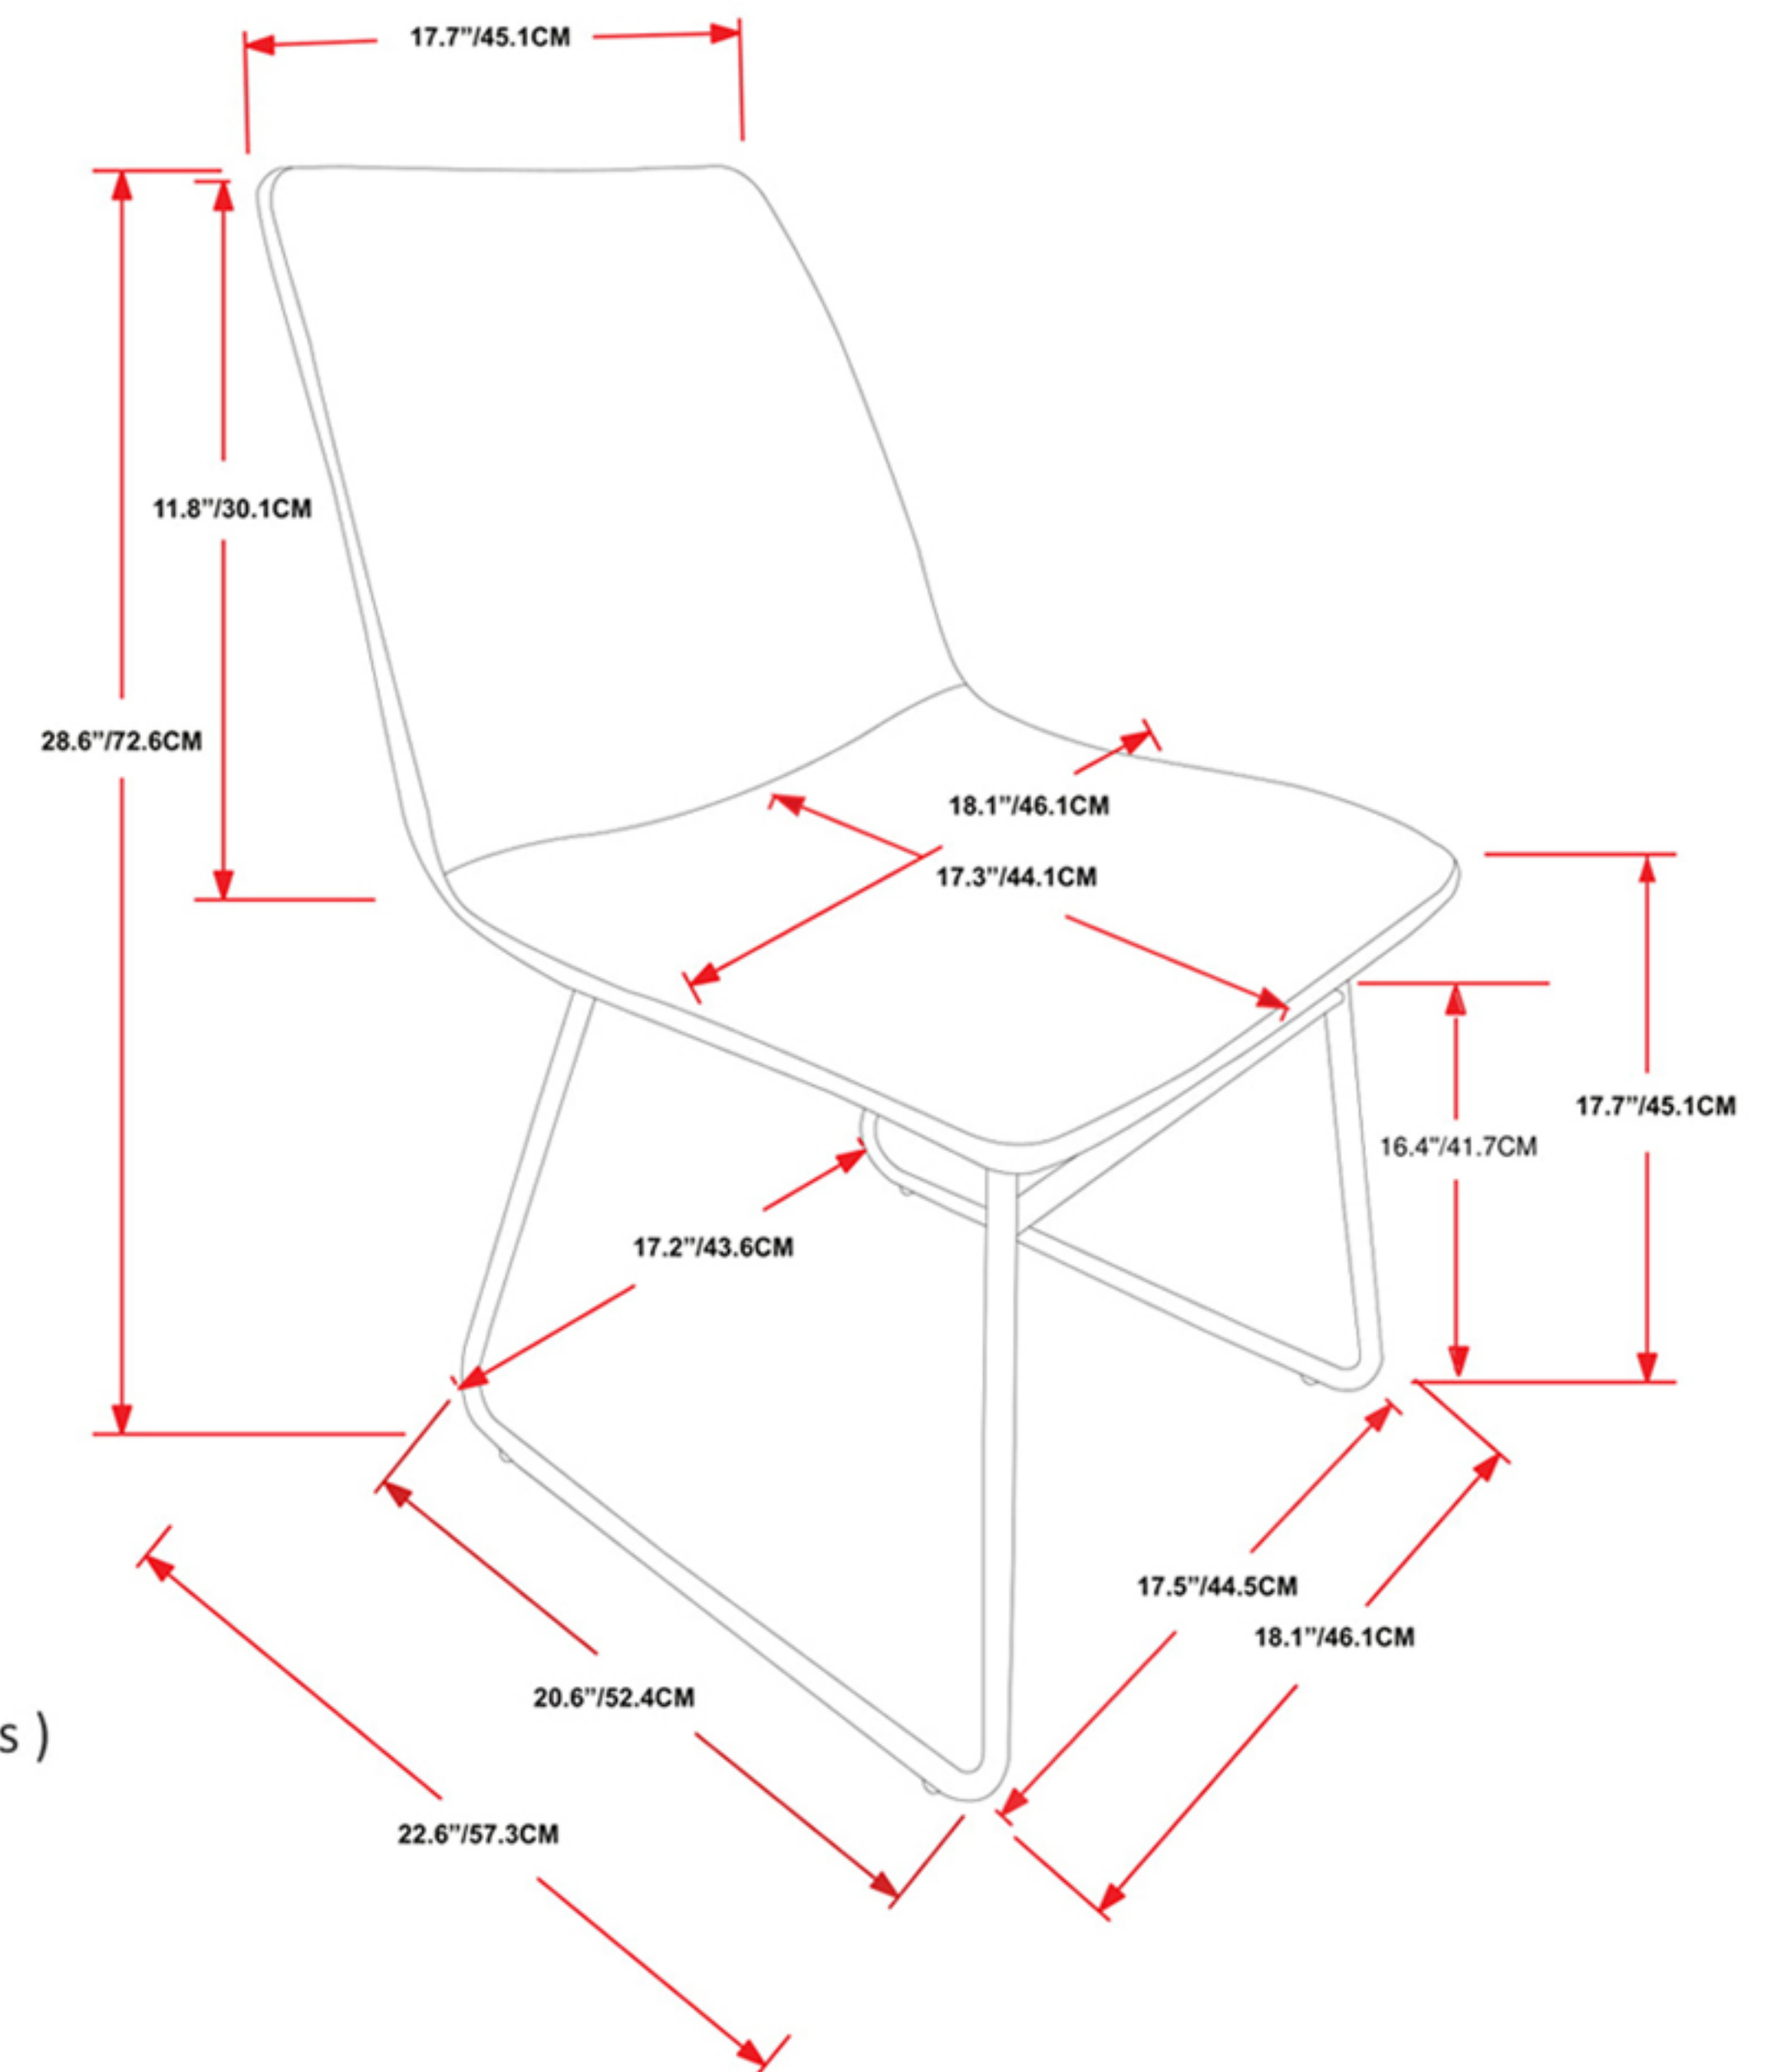

Net Weight- 99.8 (lbs)

Net Weight- 47.7 (lbs)

Net Weight: 13.4lbs