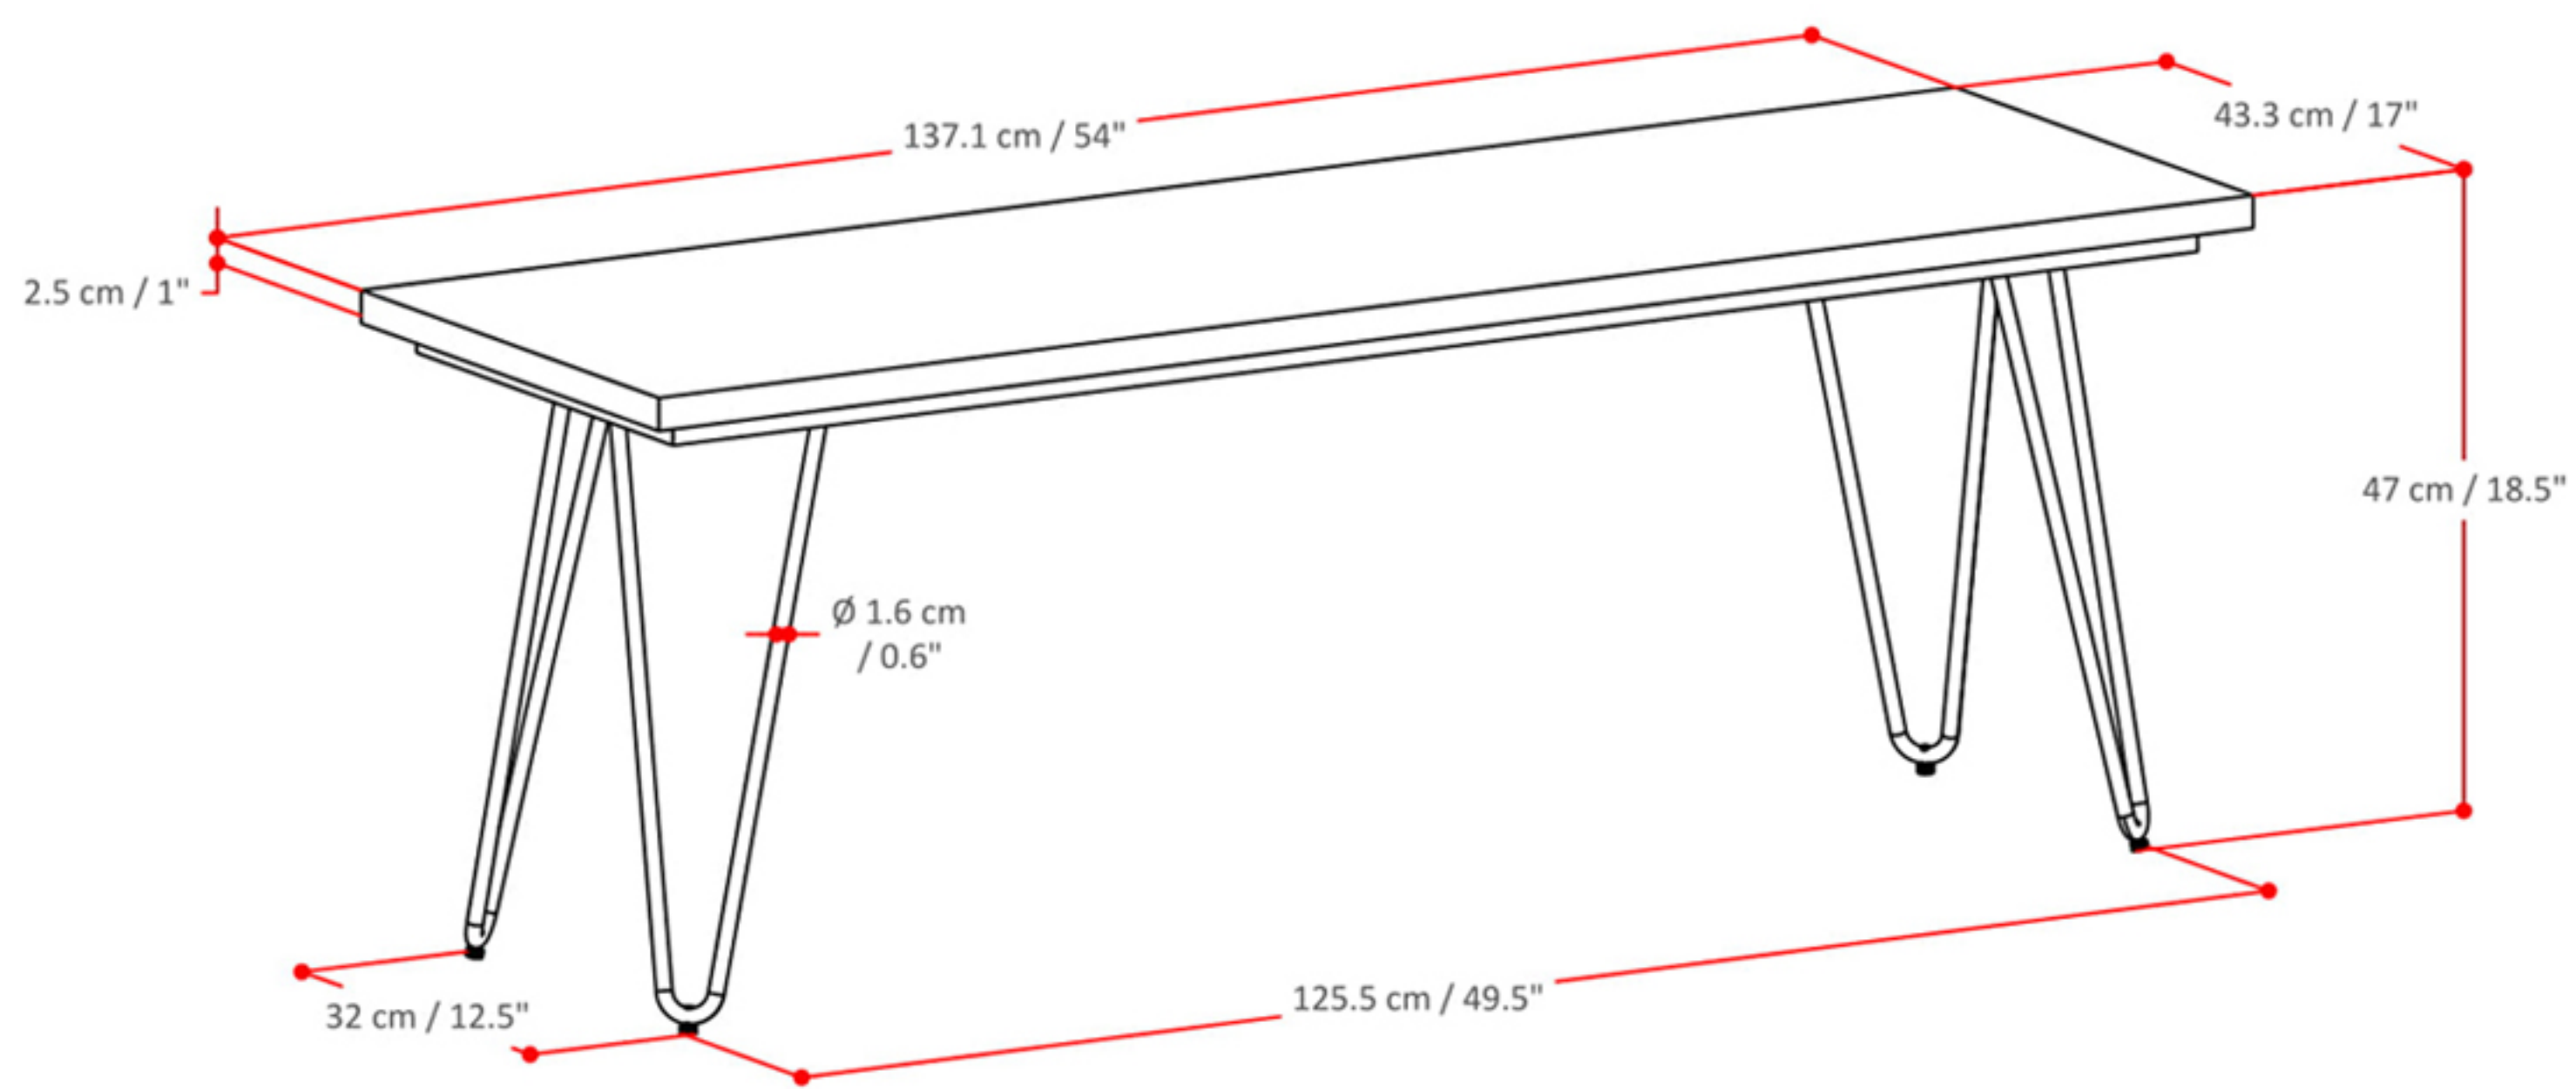

Net Weight- 99.8 (lbs)

Net Weight- 47.7 (lbs)

Net Weight: 13.4lbs