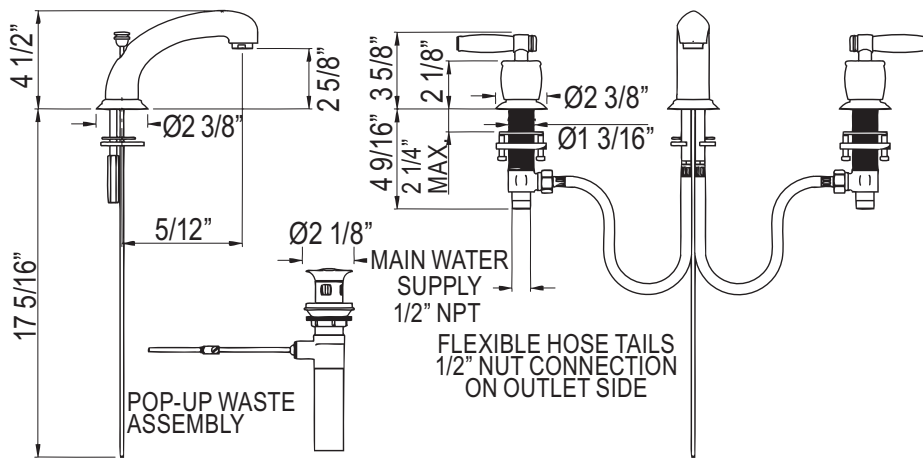

WARRANTY

- Limited Lifetime*
- No Warranty on Tuscan Brass Finish (TCB)

MB1929LM