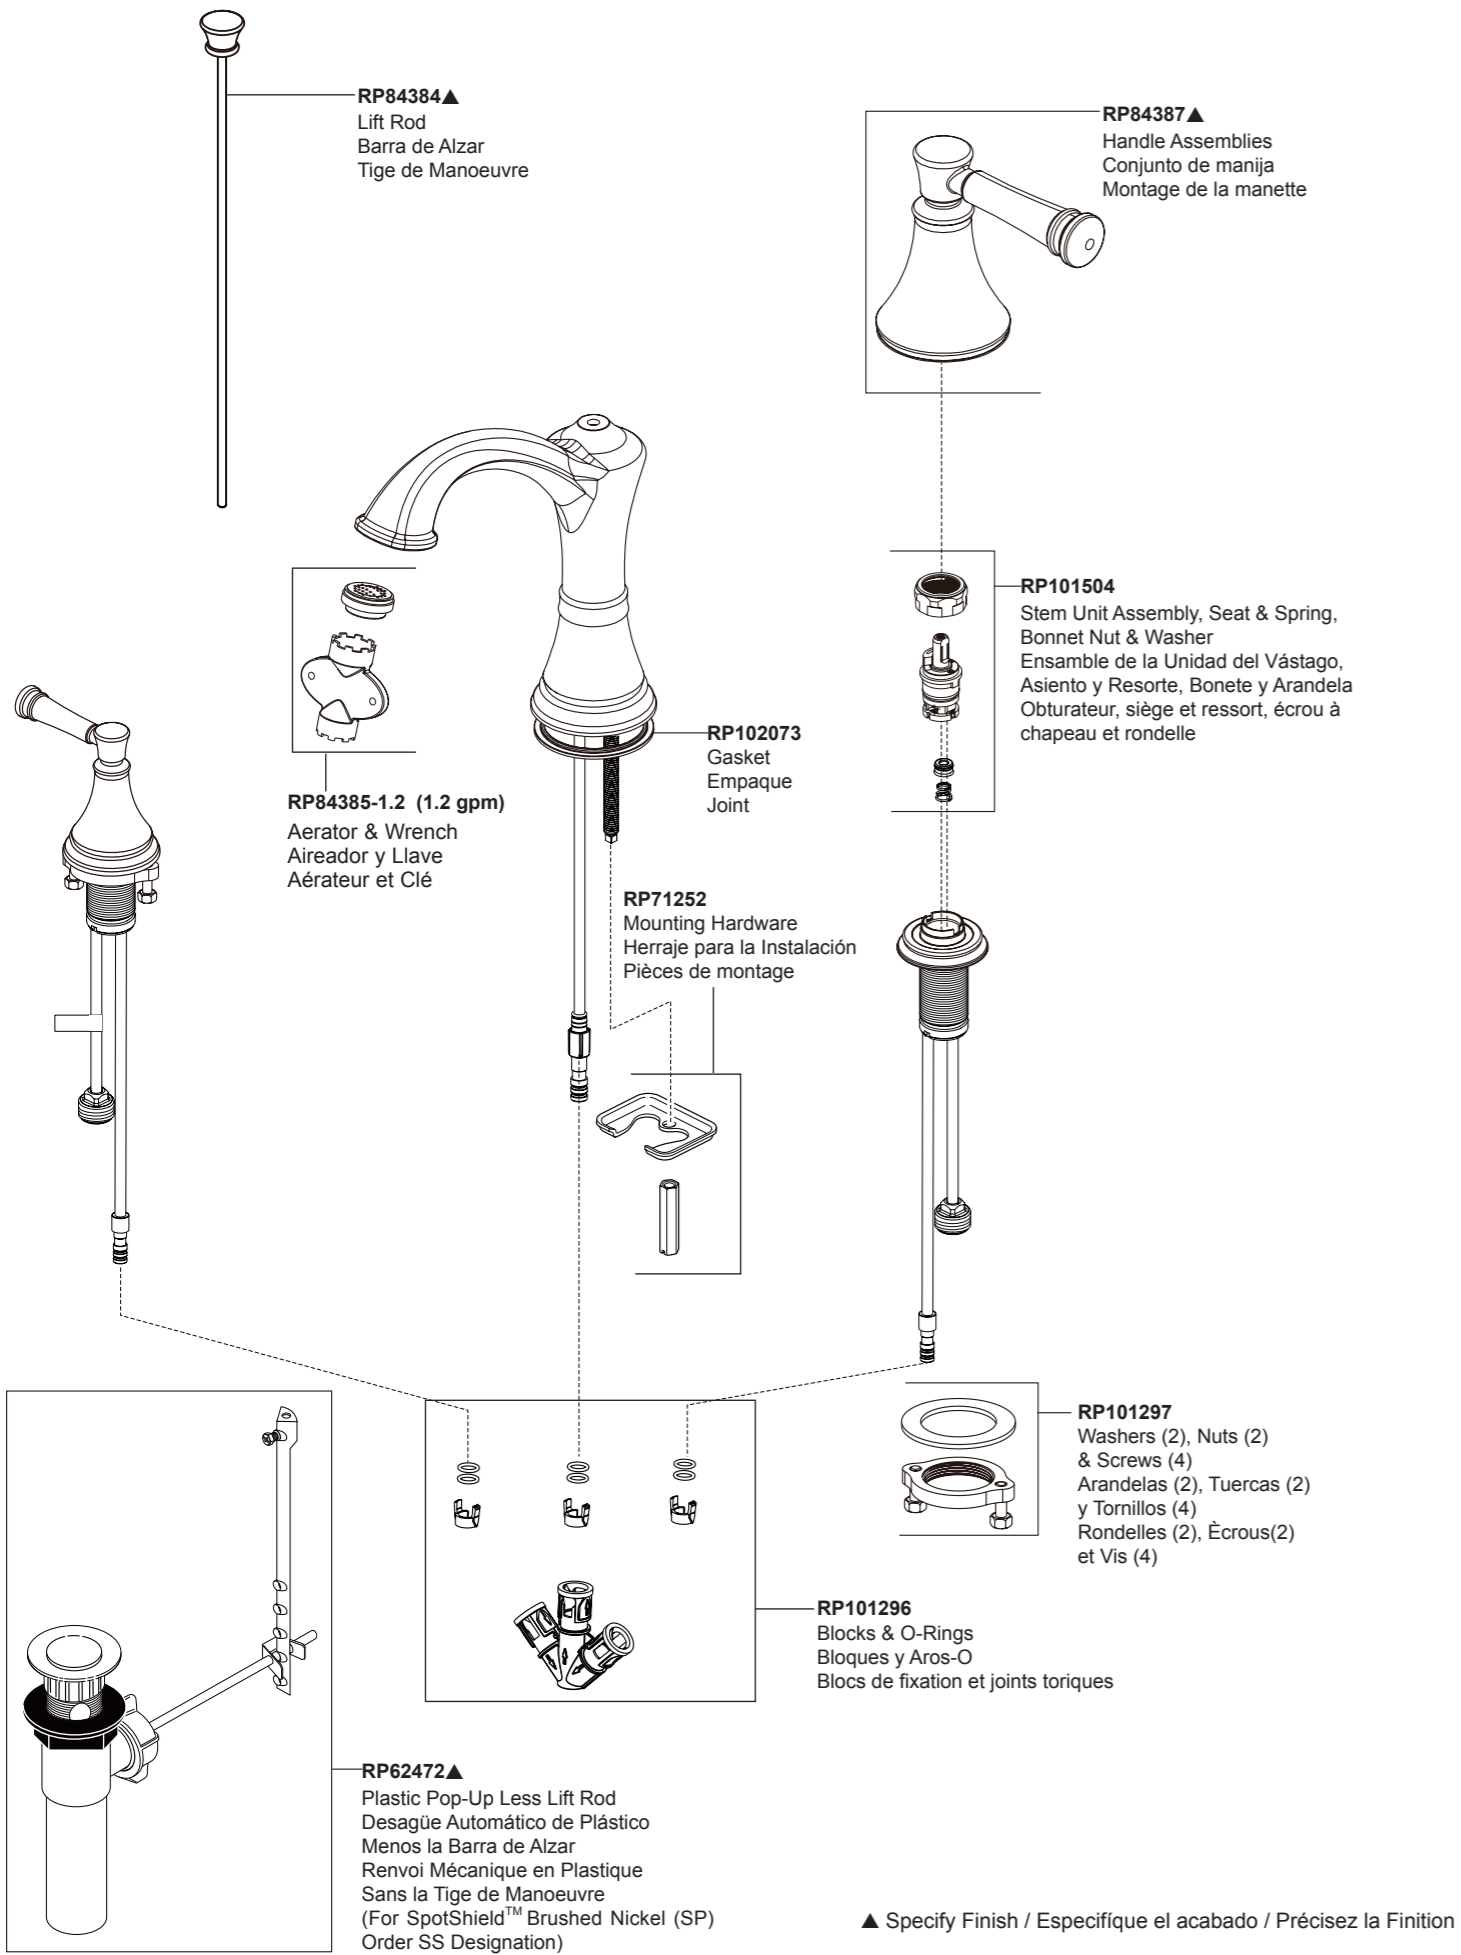

Model/Modelo/Modèle
35757LF▲
 Series/Series/Seria

Order these RP numbers if your faucet waterway connection system are black tubes connecting to a black "W" shaped connector.

Model/Modelo/Modèle
35757LF▲
 Series/Series/Seria

Order these RP numbers if your faucet waterway connection system is a white hose with 3 connection fittings.

▲ Specify Finish / Especificque el acabado / Précisez la Finition

▲ Specify Finish
 Especificque el Acabado
 Précisez le Fini