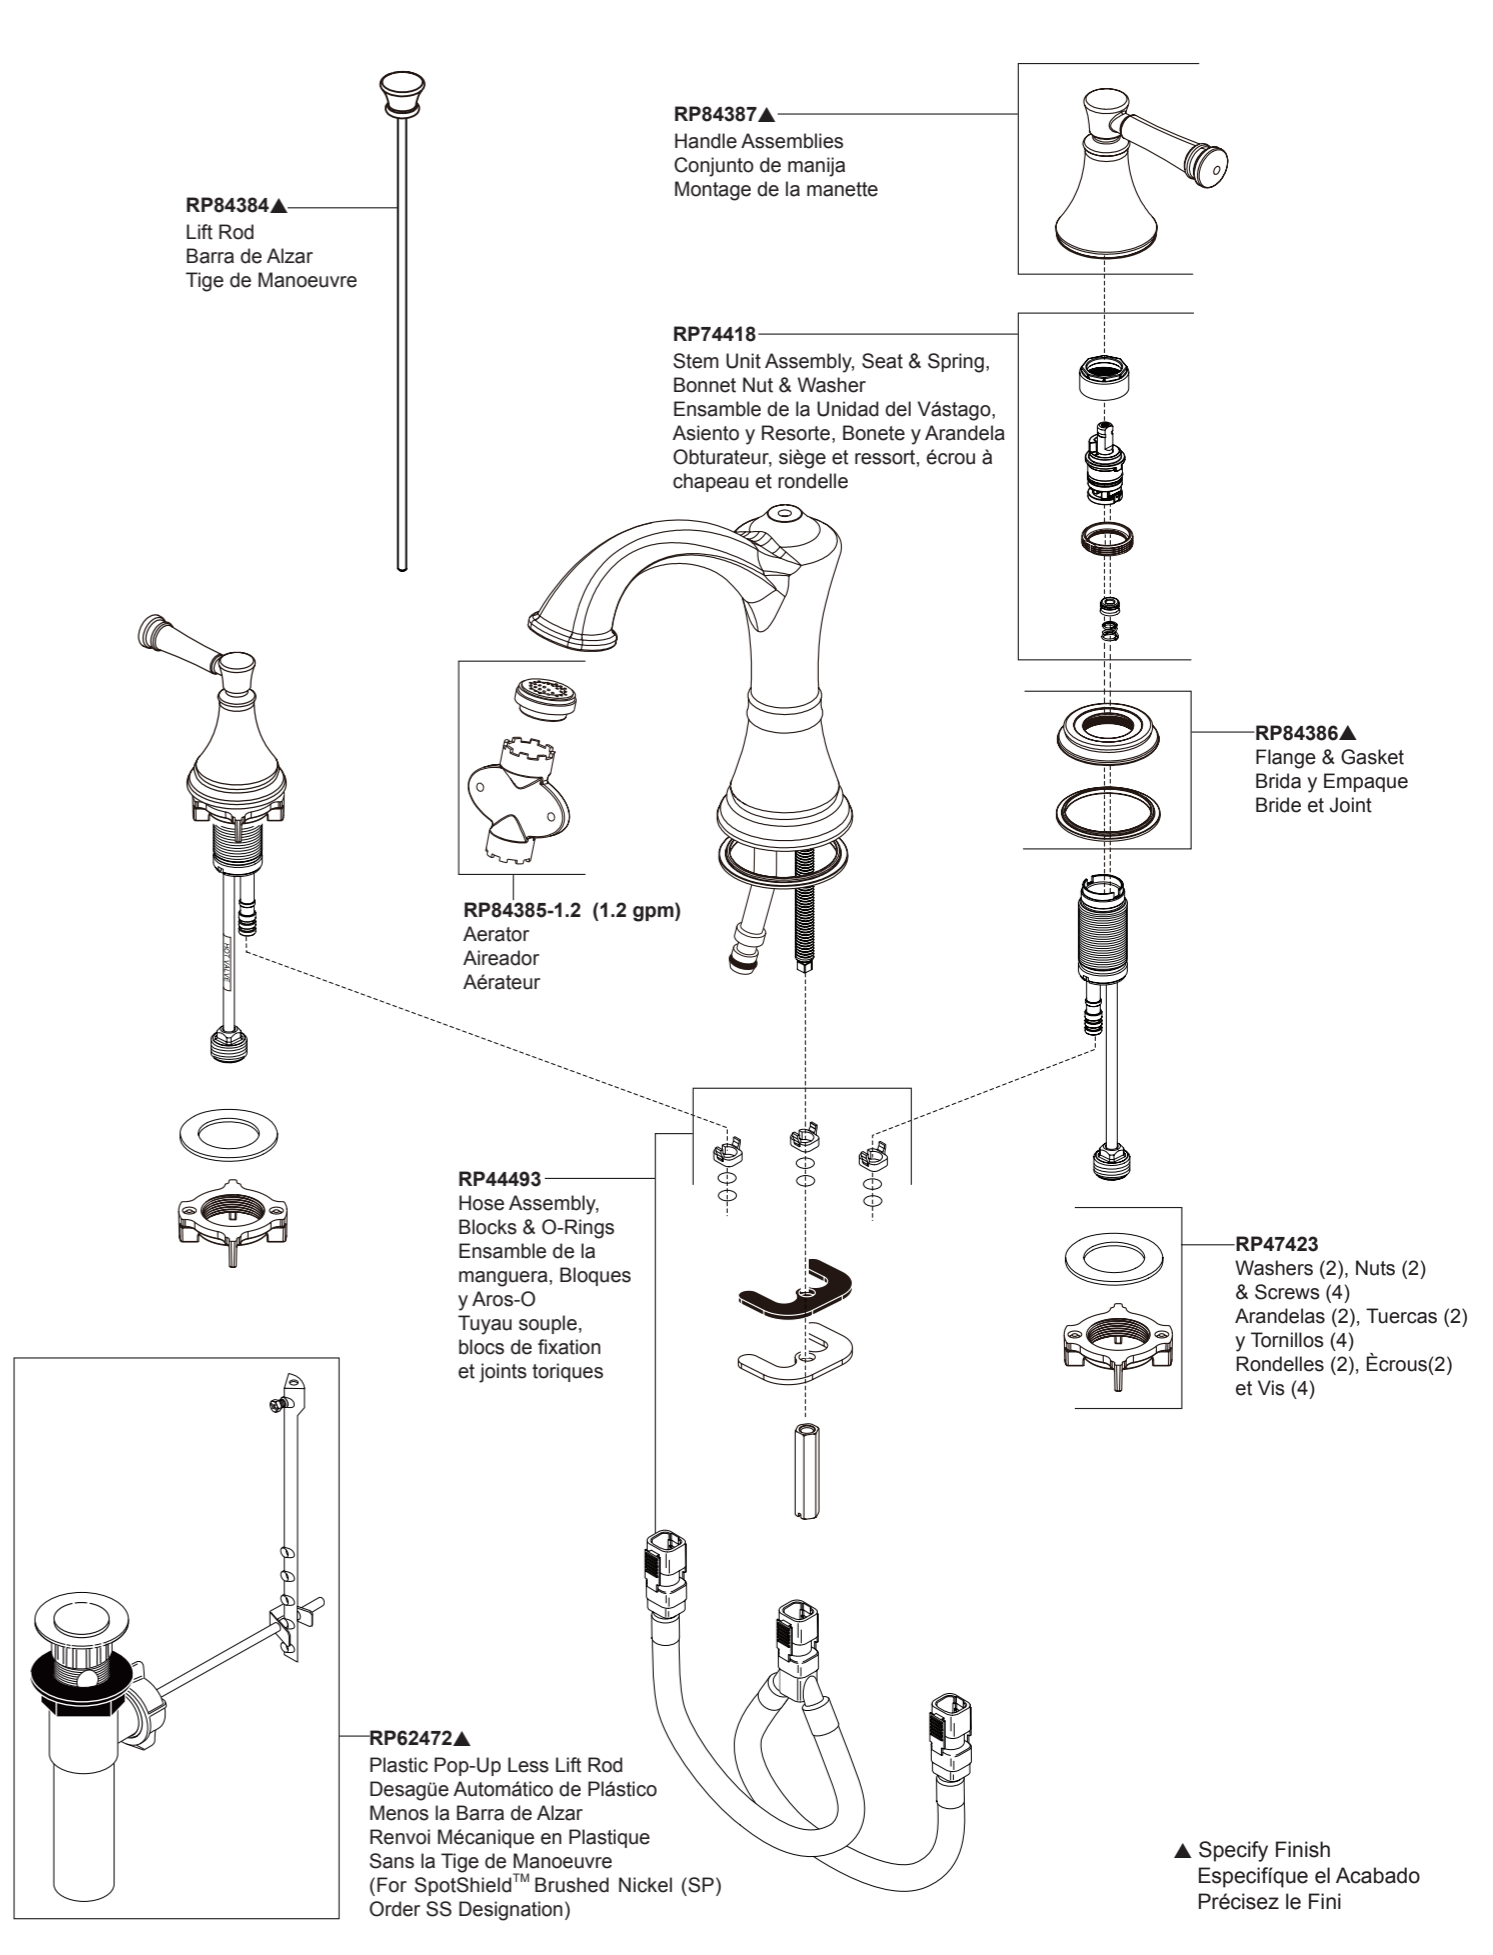

Model/Modelo/Modèle
35757LF▲
 Series/Series/Seria

Order these RP numbers if your faucet waterway connection system are black tubes connecting to a black "W" shaped connector.

Model/Modelo/Modèle
35757LF▲
 Series/Series/Seria

Order these RP numbers if your faucet waterway connection system is a white hose with 3 connection fittings.

▲ Specify Finish / Especificque el acabado / Précisez la Finition

▲ Specify Finish
 Especificque el Acabado
 Précisez le Fini