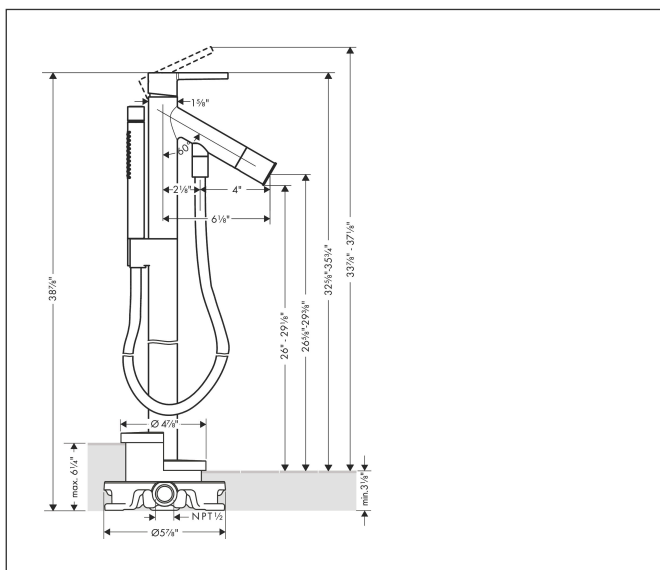

Brand	AXOR
Art. Name	AXOR Starck Freestanding Tub Filler Trim with Lever Handle and 1.75 GPM Handshower
Art. Nr.	10455341
Surface	brushed black chrome
Pos.	1

Product Picture

Features

- Consists of: Freestanding tub filler trim, Baton handshower, Handshower hose, Handshower holder
- Spray type mixer: Aerated spray
- Spray type hand shower: Full, IntenseRain
- Flow rate of hand shower at 3 bar: 1.75 GPM (6.6 L/Min)
- Ceramic cartridge
- Diverter with automatic resetting
- Integrated double backflow prevention
- Matching handle design for the AXOR Starck basin mixers with lever handles

Drawing

Technology

Spray Types