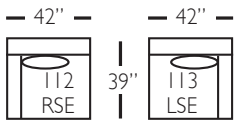

Serena Slip Sectional

Q165-SLIP-112 - RSE
Q165-SLIP-113 - LSE