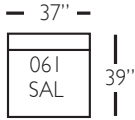

Q165-SLIP-061 - SAL