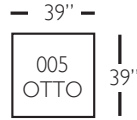

Q165-SLIP-005 - OTTO