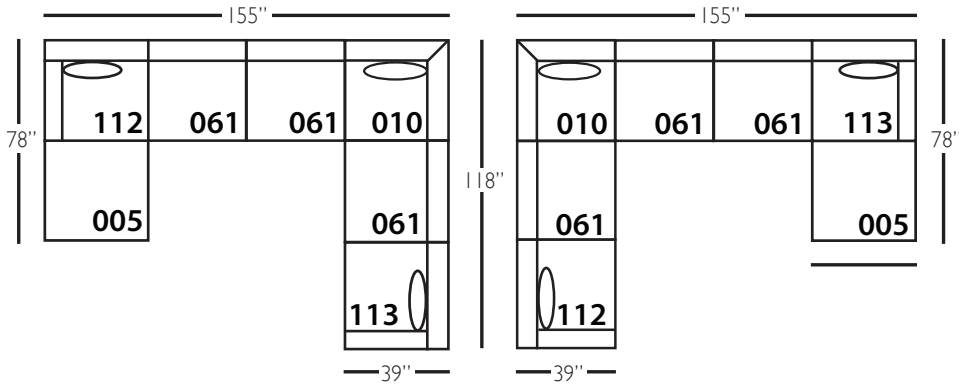

# Serena Slip Sectional

Shown in fabric BU102-23

Pieces shown: Q165-SLIP-112, Q165-SLIP-061, Q165-SLIP-010, Q165-SLIP-061, and Q165-SLIP-113

Overall Height: 39" Seat Height: 22" Seat Depth: 23" Arm Height: 29"

Standard Features	Q165-SLIP-010 Corner	Q165-SLIP-112/113 One Seat One Arm	Q165-SLIP-061 Small Armless	Q165-SLIP-005 Ottoman
Loose Pillow Back	✓	✓	✓	✓
One 20" Non-Welted Down-Blend Throw Pillow (TP)	✓	✓	N/A	N/A
Harmony Cushion	✓	✓	✓	✓
Suspension System	sinuous	sinuous	sinuous	sinuous
<b>Options - See Price List for Prices</b>				
Extra Pair Pillows (XP) 20" non-welted	✓	✓	N/A	N/A
Cloud Cushion	✓	✓	✓	✓

# Serena Slip Sectional

Q165-SLIP-112 - RSE  
Q165-SLIP-113 - LSE

Q165-SLIP-061 - SAL

Q165-SLIP-005 - OTTO

Q165-SLIP-010 - COR