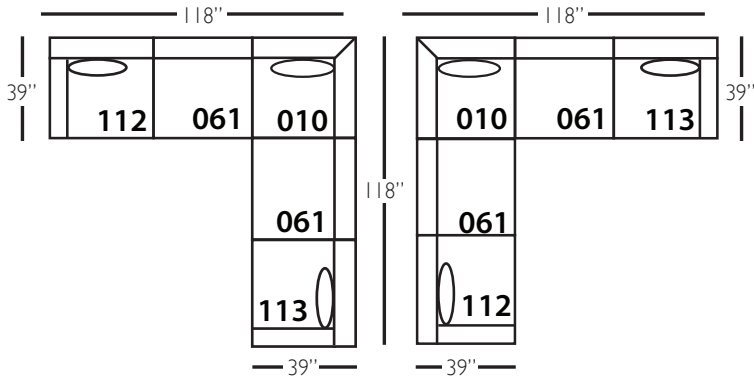

# Serena Slip Sectional

Shown in fabric BU102-23

Pieces shown: Q165-SLIP-112, Q165-SLIP-061, Q165-SLIP-010, Q165-SLIP-061, and Q165-SLIP-113

Overall Height: 39" Seat Height: 22" Seat Depth: 23" Arm Height: 29"

Standard Features	Q165-SLIP-010 Corner	Q165-SLIP-112/113 One Seat One Arm	Q165-SLIP-061 Small Armless	Q165-SLIP-005 Ottoman
Loose Pillow Back	✓	✓	✓	✓
One 20" Non-Welted Down-Blend Throw Pillow (TP)	✓	✓	N/A	N/A
Harmony Cushion	✓	✓	✓	✓
Suspension System	sinuous	sinuous	sinuous	sinuous
<b>Options - See Price List for Prices</b>				
Extra Pair Pillows (XP) 20" non-welted	✓	✓	N/A	N/A
Cloud Cushion	✓	✓	✓	✓

# Serena Slip Sectional

Q165-SLIP-112 - RSE  
Q165-SLIP-113 - LSE

Q165-SLIP-061 - SAL

Q165-SLIP-005 - OTTO

Q165-SLIP-010 - COR