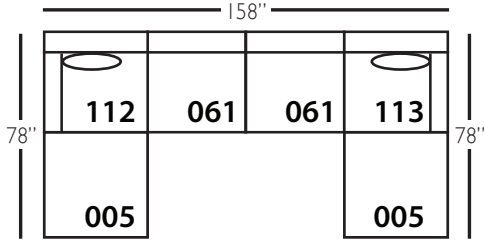

# Serena Slip Sectional

Shown in fabric BU102-23

Pieces shown: Q165-SLIP-112, Q165-SLIP-061, Q165-SLIP-010, Q165-SLIP-061, and Q165-SLIP-113

Overall Height: 39" Seat Height: 22" Seat Depth: 23" Arm Height: 29"

Standard Features	Q165-SLIP-010 Corner	Q165-SLIP-112/113 One Seat One Arm	Q165-SLIP-061 Small Armless	Q165-SLIP-005 Ottoman
Loose Pillow Back	✓	✓	✓	✓
One 20" Non-Welted Down-Blend Throw Pillow (TP)	✓	✓	N/A	N/A
Harmony Cushion	✓	✓	✓	✓
Suspension System	sinuous	sinuous	sinuous	sinuous
<b>Options - See Price List for Prices</b>				
Extra Pair Pillows (XP) 20" non-welted	✓	✓	N/A	N/A
Cloud Cushion	✓	✓	✓	✓

# Serena Slip Sectional

Q165-SLIP-112 - RSE  
Q165-SLIP-113 - LSE

Q165-SLIP-061 - SAL

Q165-SLIP-005 - OTTO

Q165-SLIP-010 - COR