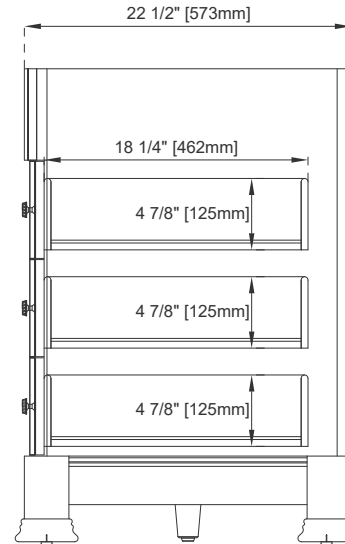

Depth: 23-1/4"

Height: 32-5/8"

Rough-In Height: 21-1/2"

72" BROOKFIELD VANITY

147-114-5731 147-114-5781
 147-114-5761 147-V72-BW
 147-114-5771

JAMES MARTIN

VANITIES

Top View

Front View

All dimensions are nominal

Diagrams are of cabinet only—James Martin Optional Countertops and sinks are not shown

Visit website for warranty and installation information
www.jamesmartinvanities.com

72" BROOKFIELD VANITY

147-114-5731

147-114-5781

147-114-5761

147-V72-BW

147-114-5771

JAMES MARTIN VANITIES

Side View 1

Side View 2

Back View

All dimensions are nominal

Diagrams are of cabinet only—James Martin Optional Countertops and sinks are not shown

Visit website for warranty and installation information
www.jamesmartinvanities.com