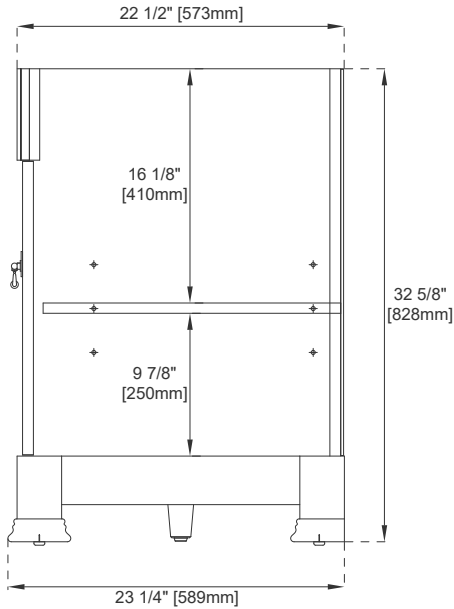

Depth: 23-1/4"

Height: 32-5/8"

Rough-In Height: 21-1/2"

72" BROOKFIELD VANITY

147-114-5731 147-114-5781
 147-114-5761 147-V72-BW
 147-114-5771

JAMES MARTIN

VANITIES

Top View

Front View

All dimensions are nominal

Diagrams are of cabinet only—James Martin Optional Countertops and sinks are not shown

Visit website for warranty and installation information
www.jamesmartinvanities.com

72" BROOKFIELD VANITY

147-114-5731

147-114-5781

147-114-5761

147-V72-BW

147-114-5771

JAMES MARTIN VANITIES

Side View 1

Side View 2

Back View

All dimensions are nominal

Diagrams are of cabinet only—James Martin Optional Countertops and sinks are not shown

Visit website for warranty and installation information
www.jamesmartinvanities.com