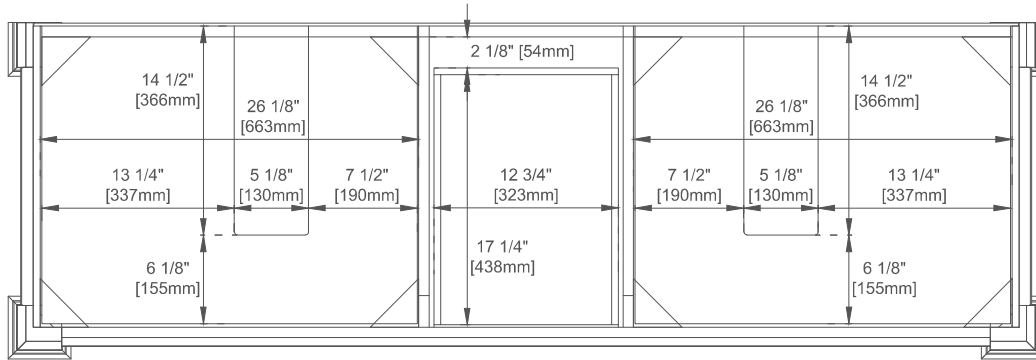

Color Fits Drain Hole Size: 1 3/4"

Overflow: Front Facing

Full Extension, Soft Close Glides

European Soft Close Hinges

Aluminum Laminate Drawer Liners

Adjustable Levelers

Dimension

Width: 71-3/4"

Depth: 23-1/4"

Height: 32-5/8"

Rough-In Height: 21-1/2"

72" BROOKFIELD VANITY

147-114-5731 147-114-5781
 147-114-5761 147-V72-BW
 147-114-5771

JAMES MARTIN

VANITIES

Top View

Front View

All dimensions are nominal

Diagrams are of cabinet only—James Martin Optional Countertops and sinks are not shown

Visit website for warranty and installation information
www.jamesmartinvanities.com