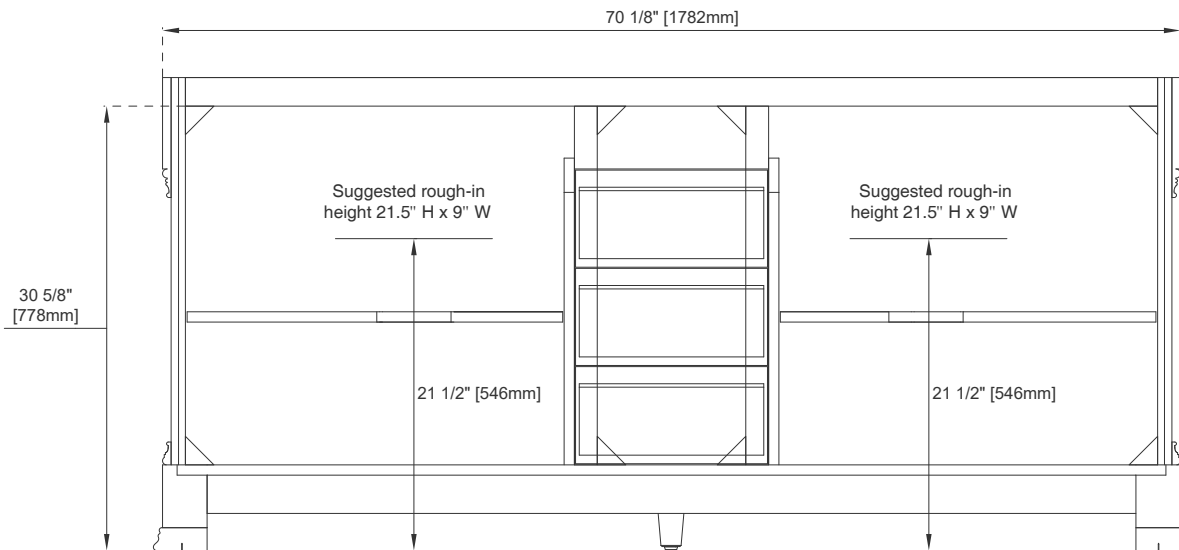

Color Fits Drain Hole Size: 1 3/4"

Overflow: Front Facing

Full Extension, Soft Close Glides

European Soft Close Hinges

Aluminum Laminate Drawer Liners

Adjustable Levelers

Dimension

Width: 71-3/4"

Depth: 23-1/4"

Height: 32-5/8"

Rough-In Height: 21-1/2"

72" BROOKFIELD VANITY

147-114-5731 147-114-5781
 147-114-5761 147-V72-BW
 147-114-5771

JAMES MARTIN

VANITIES

Top View

72" BROOKFIELD VANITY

147-114-5731

147-114-5781

147-114-5761

147-V72-BW

147-114-5771

JAMES MARTIN VANITIES

Side View 1

Side View 2

Back View

All dimensions are nominal

Diagrams are of cabinet only—James Martin Optional Countertops and sinks are not shown

Visit website for warranty and installation information
www.jamesmartinvanities.com