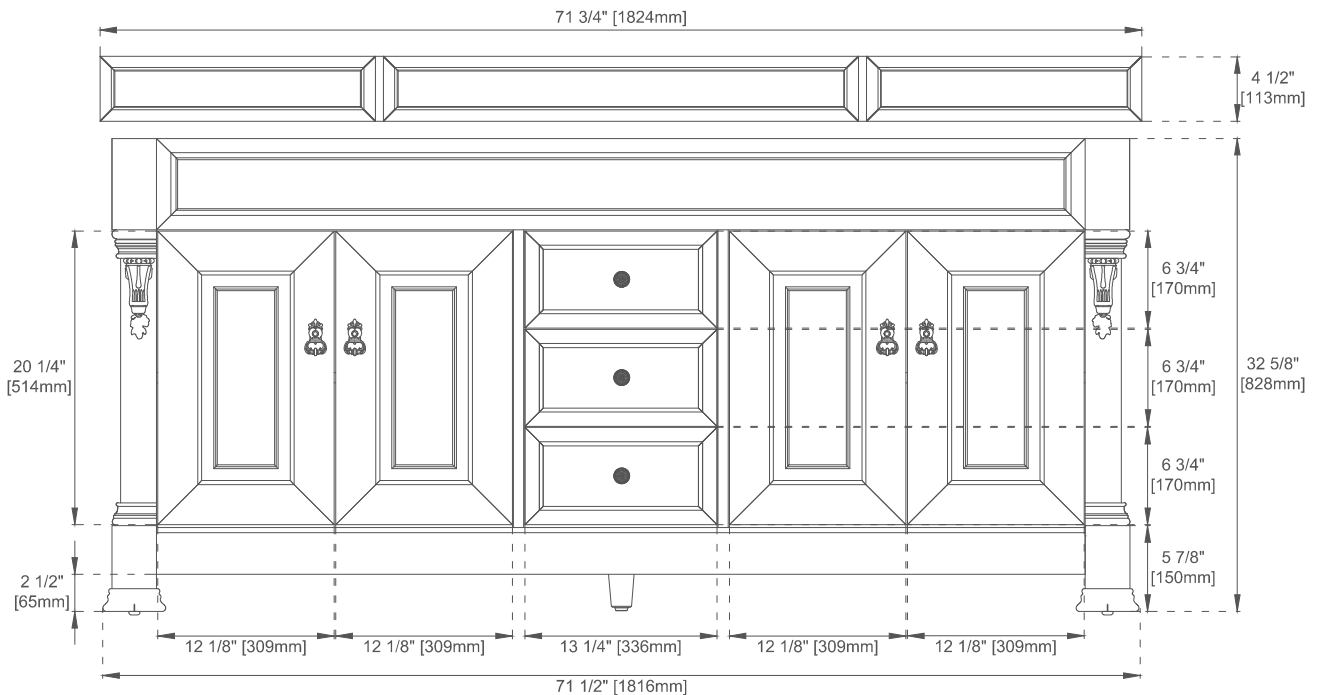

Color Fits Drain Hole Size: 1 3/4"

Overflow: Front Facing

Full Extension, Soft Close Glides

European Soft Close Hinges

Aluminum Laminate Drawer Liners

Adjustable Levelers

Dimension

Width: 71-3/4"

Depth: 23-1/4"

Height: 32-5/8"

Rough-In Height: 21-1/2"

72" BROOKFIELD VANITY

147-114-5731 147-114-5781
 147-114-5761 147-V72-BW
 147-114-5771

JAMES MARTIN

VANITIES

Top View

Front View

All dimensions are nominal

Diagrams are of cabinet only—James Martin Optional Countertops and sinks are not shown

Visit website for warranty and installation information
www.jamesmartinvanities.com