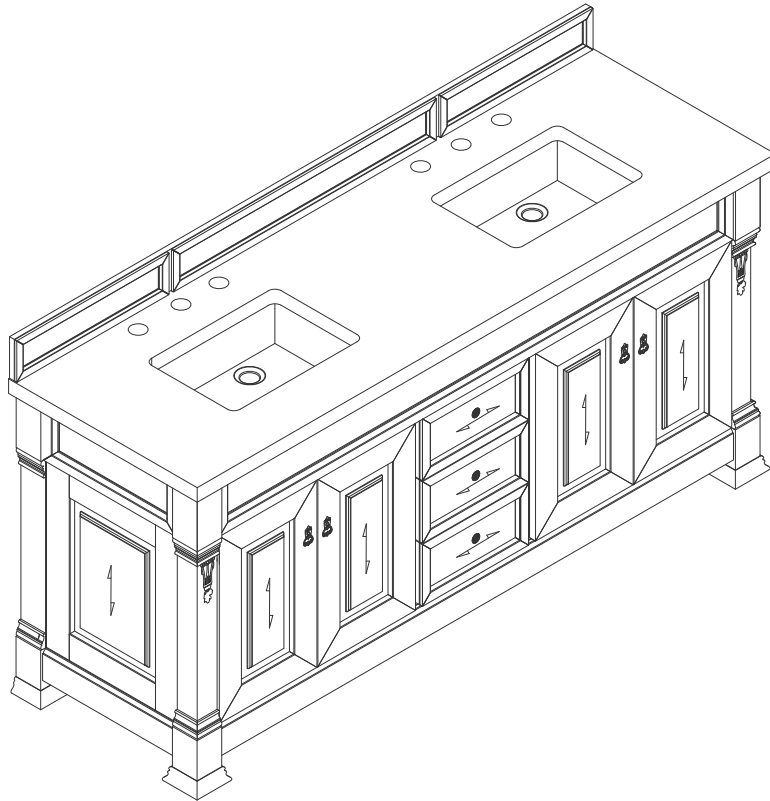

72" BROOKFIELD VANITY

147-114-5731

147-114-5781

147-114-5761

147-V72-BW

147-114-5771

JAMES MARTIN

VANITIES

Features and Materials

Solids: Yellow Poplar

Veneers: BNM/COK/WCH-Birch

Panels: Plywood and MDF

Installation Type: Floor Standing

Number of Basins: Two, with optional 3cm top

Vanity Top Included: NO, Optional 3cm Tops Available with Sinks

Optional Wooden Backsplash

Number of Doors: Four

Number of Drawers: Three

Assembly Type: Installation of optional 3cm top

Drawer Box Material and Construction: 12mm Plywood/English Dovetail

Joinery Hardware Material and Finish: Zinc Alloy in Antique Black