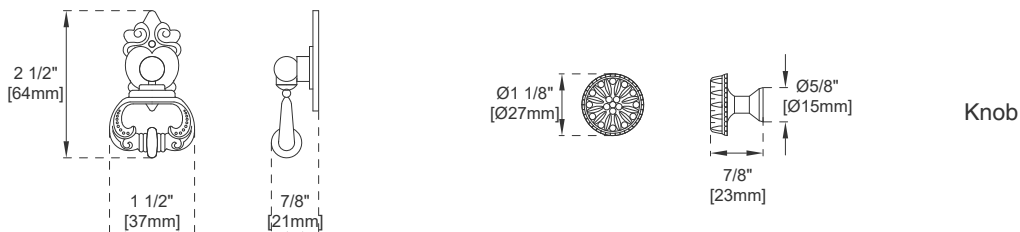

Optional Wooden Backsplash

Number of Doors: Four

Number of Drawers: Three

Assembly Type: Installation of optional 3cm top

Drawer Box Material and Construction: 12mm Plywood/English Dovetail

Joinery Hardware Material and Finish: Zinc Alloy in Antique Black

Color Fits Drain Hole Size: 1 3/4"

Overflow: Front Facing

Full Extension, Soft Close Glides

European Soft Close Hinges

Aluminum Laminate Drawer Liners

Adjustable Levelers

Dimension

Width: 71-3/4"

Depth: 23-1/4"

Height: 32-5/8"

Rough-In Height: 21-1/2"

72" BROOKFIELD VANITY

147-114-5731 147-114-5781
 147-114-5761 147-V72-BW
 147-114-5771

JAMES MARTIN

VANITIES

Top View

Front View

All dimensions are nominal

Diagrams are of cabinet only—James Martin Optional Countertops and sinks are not shown

Visit website for warranty and installation information
www.jamesmartinvanities.com