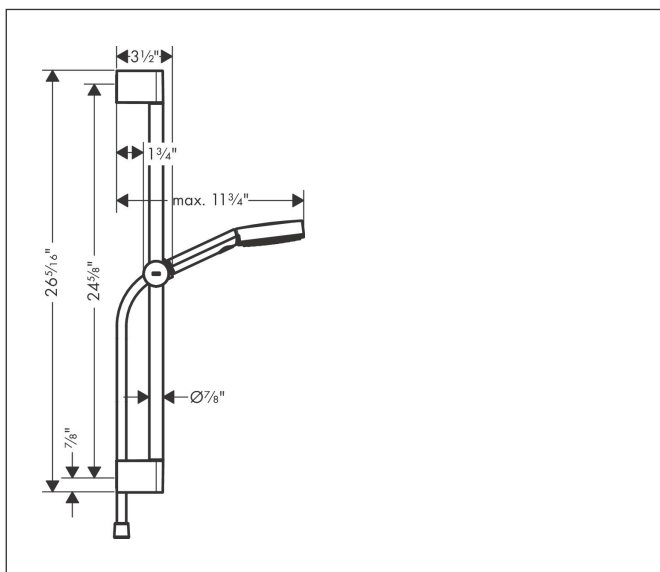

Brand hansgrohe
 Art. Name **Pulsify Select S** Wallbar Set 105 3-Jet 24", 1.75 GPM
 Art. Nr. 24162821
 Surface brushed nickel
 Pos. 1

Product Picture

Features

- Consists of: Handshower, Slider, Wallbar, Handshower hose
- Spray modes: PowderRain, IntenseRain, Pulsating Massage
- Select button for comfortable alternation of spray modes
- Flow: 1.75 GPM (6.6 L/Min)
- Pivot connector prevents hose from tangling
- Stand pipe: 669 mm
- Shower bar diameter: 22 mm
- Profile stand pipe: round

Drawing

Technology

Spray Types