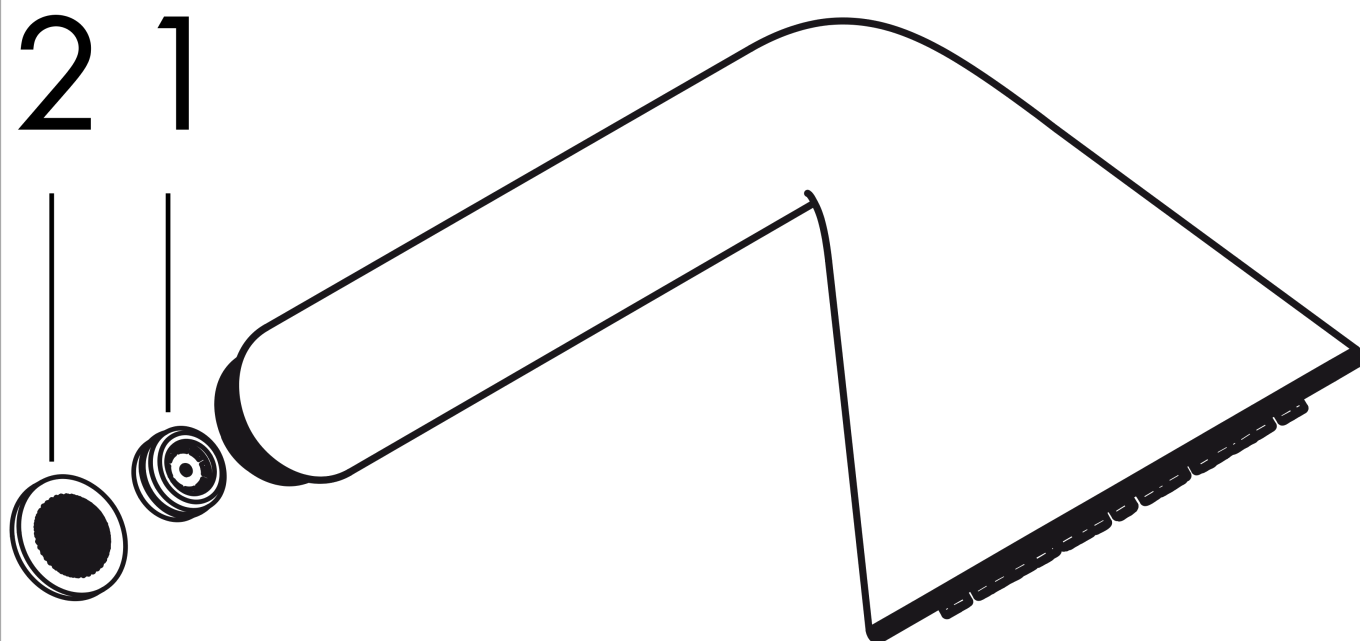

AXOR Showers/Front
Handshower 85 1-Jet, 2.5 GPM
Finishes : **chrome**   Part no. : **26025000**

Exploded drawing

Year of production: >12/12

AXOR Showers/Front
Handshower 85 1-Jet, 2.5 GPM
Finishes : **chrome**   Part no. : **26025000**

Spare parts list

Year of production: >12/12

Pos.	Description	Part no.	PC	PU
1	flow limiter (9 l/min)	95659000	0	1
2	filter packing	94246000	0	1