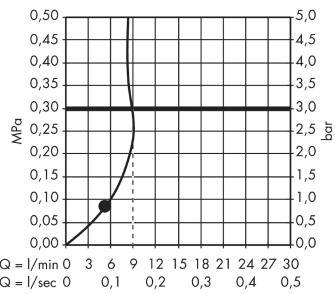

Design awards

reddot award 2014
winner

Product image

Scale drawing

AXOR Showers/Front
Handshower 85 1-Jet, 2.5 GPM
Finishes : **chrome** Part no. : **26025000**

Flowchart

The consumption was measured in combination with the appropriate fittings (thermostat/mixer/in-wall valve) to reflect actual application in practice.