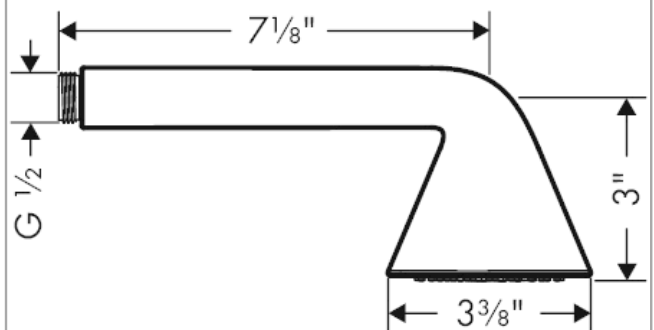

**AXOR Showers/Front
Handshower 85 1-Jet, 2.5 GPM**
Finishes : **chrome** Part no. : **26025000**

Description

Features

- 50 no-clog spray channels
- Spray modes: Rain
- Flow: 2.5 GPM (9.5 L/Min)

Technology

Design awards

reddot award 2014
winner

Product image

Scale drawing

AXOR Showers/Front
Handshower 85 1-Jet, 2.5 GPM
Finishes : **chrome** Part no. : **26025000**

Flowchart

The consumption was measured in combination with the appropriate fittings (thermostat/mixer/in-wall valve) to reflect actual application in practice.