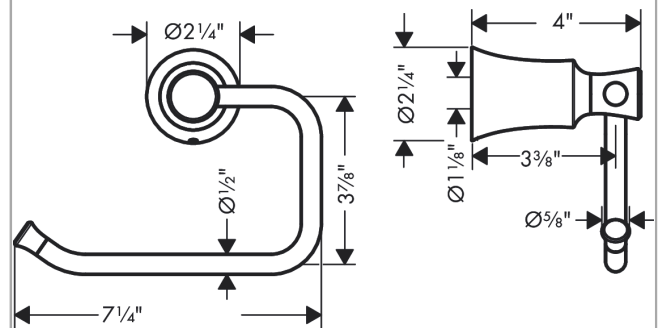

**Joleena
Toilet Paper Holder**

Finishes : **brushed nickel** Part no. : **04787820**

Description

Features

- Wall-mounted
- Metal holder

Item details

List Price \$ 77.00

Compliance

Product image

Scale drawing

Joleena

Toilet Paper Holder

Finishes : **brushed nickel** Part no. : **04787820**

Exploded drawing

Year of production: >09/19

Joleena

Toilet Paper Holder

Finishes : **brushed nickel** Part no. : **04787820**

Spare parts list

Year of production: >09/19

Pos.	Description	Part no.	Price	PU
1	support element	93551000	-	1