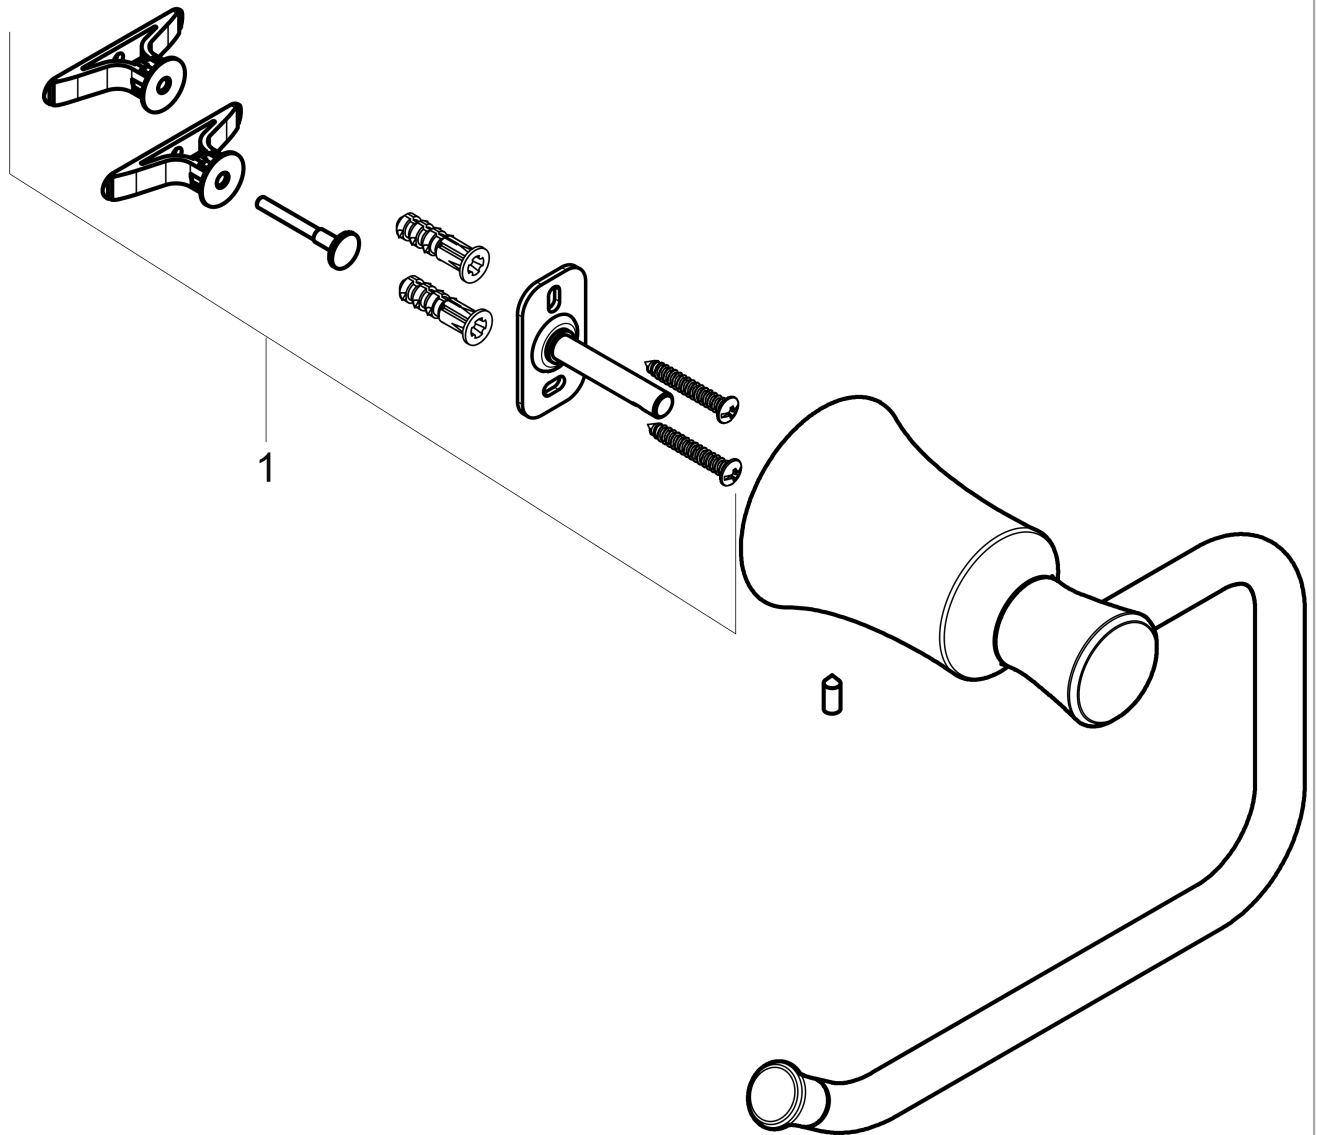

**Joleena
Toilet Paper Holder**

Finishes : **brushed nickel** Part no. : **04787820**

Description

Features

- Wall-mounted
- Metal holder

Item details

List Price \$ 77.00

Compliance

Product image

Scale drawing

Joleena

Toilet Paper Holder

Finishes : **brushed nickel** Part no. : **04787820**

Exploded drawing

Year of production: >09/19

Joleena

Toilet Paper Holder

Finishes : **brushed nickel** Part no. : **04787820**

Spare parts list

Year of production: >09/19

Pos.	Description	Part no.	Price	PU
1	support element	93551000	-	1