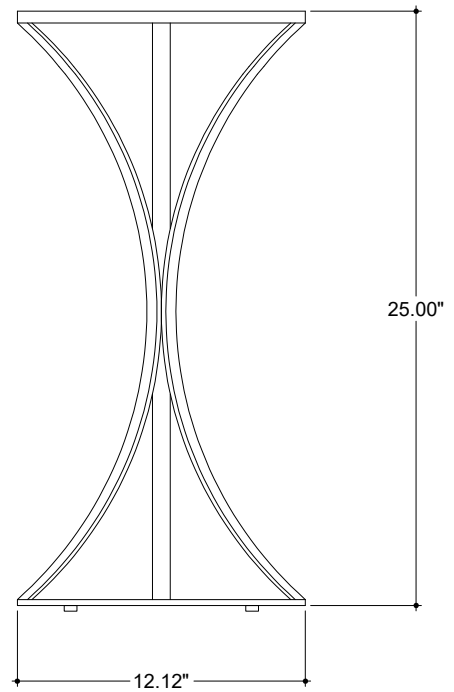

ITEM: 4000-0193

Overall Dimensions

Width: 19"

Depth: 12.12"

Height: 25"

TOP VIEW

FRONT VIEW

SIDE VIEW