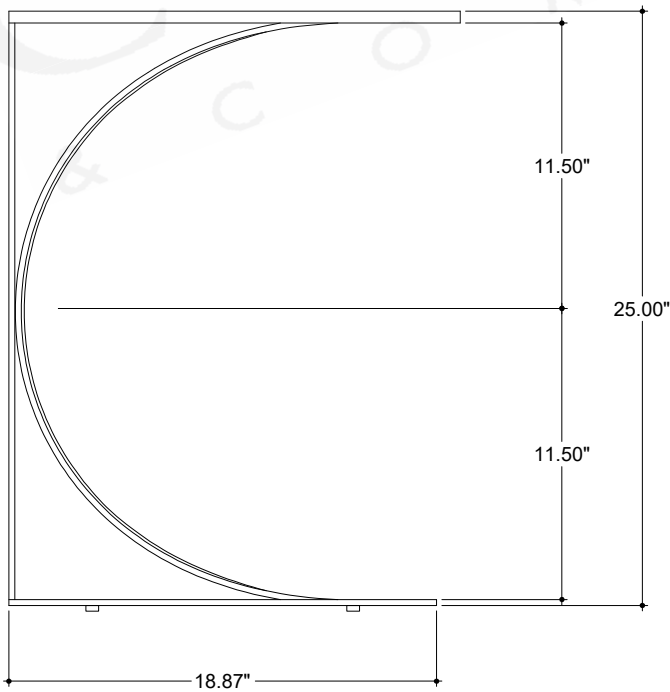

ITEM: 4000-0193

Overall Dimensions

Width: 19"

Depth: 12.12"

Height: 25"

TOP VIEW

FRONT VIEW

SIDE VIEW