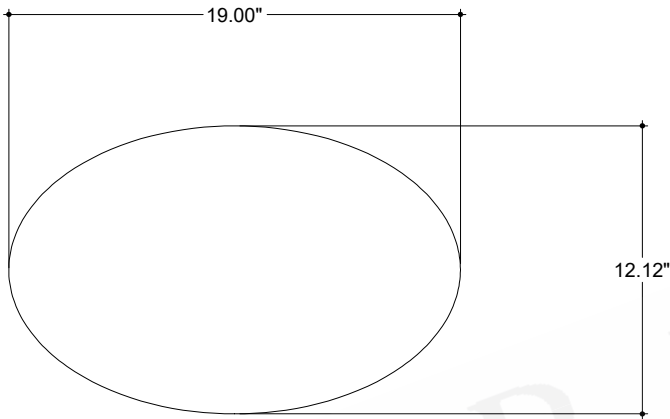

ITEM: 4000-0193

Overall Dimensions

Width: 19"

Depth: 12.12"

Height: 25"

TOP VIEW

FRONT VIEW

SIDE VIEW