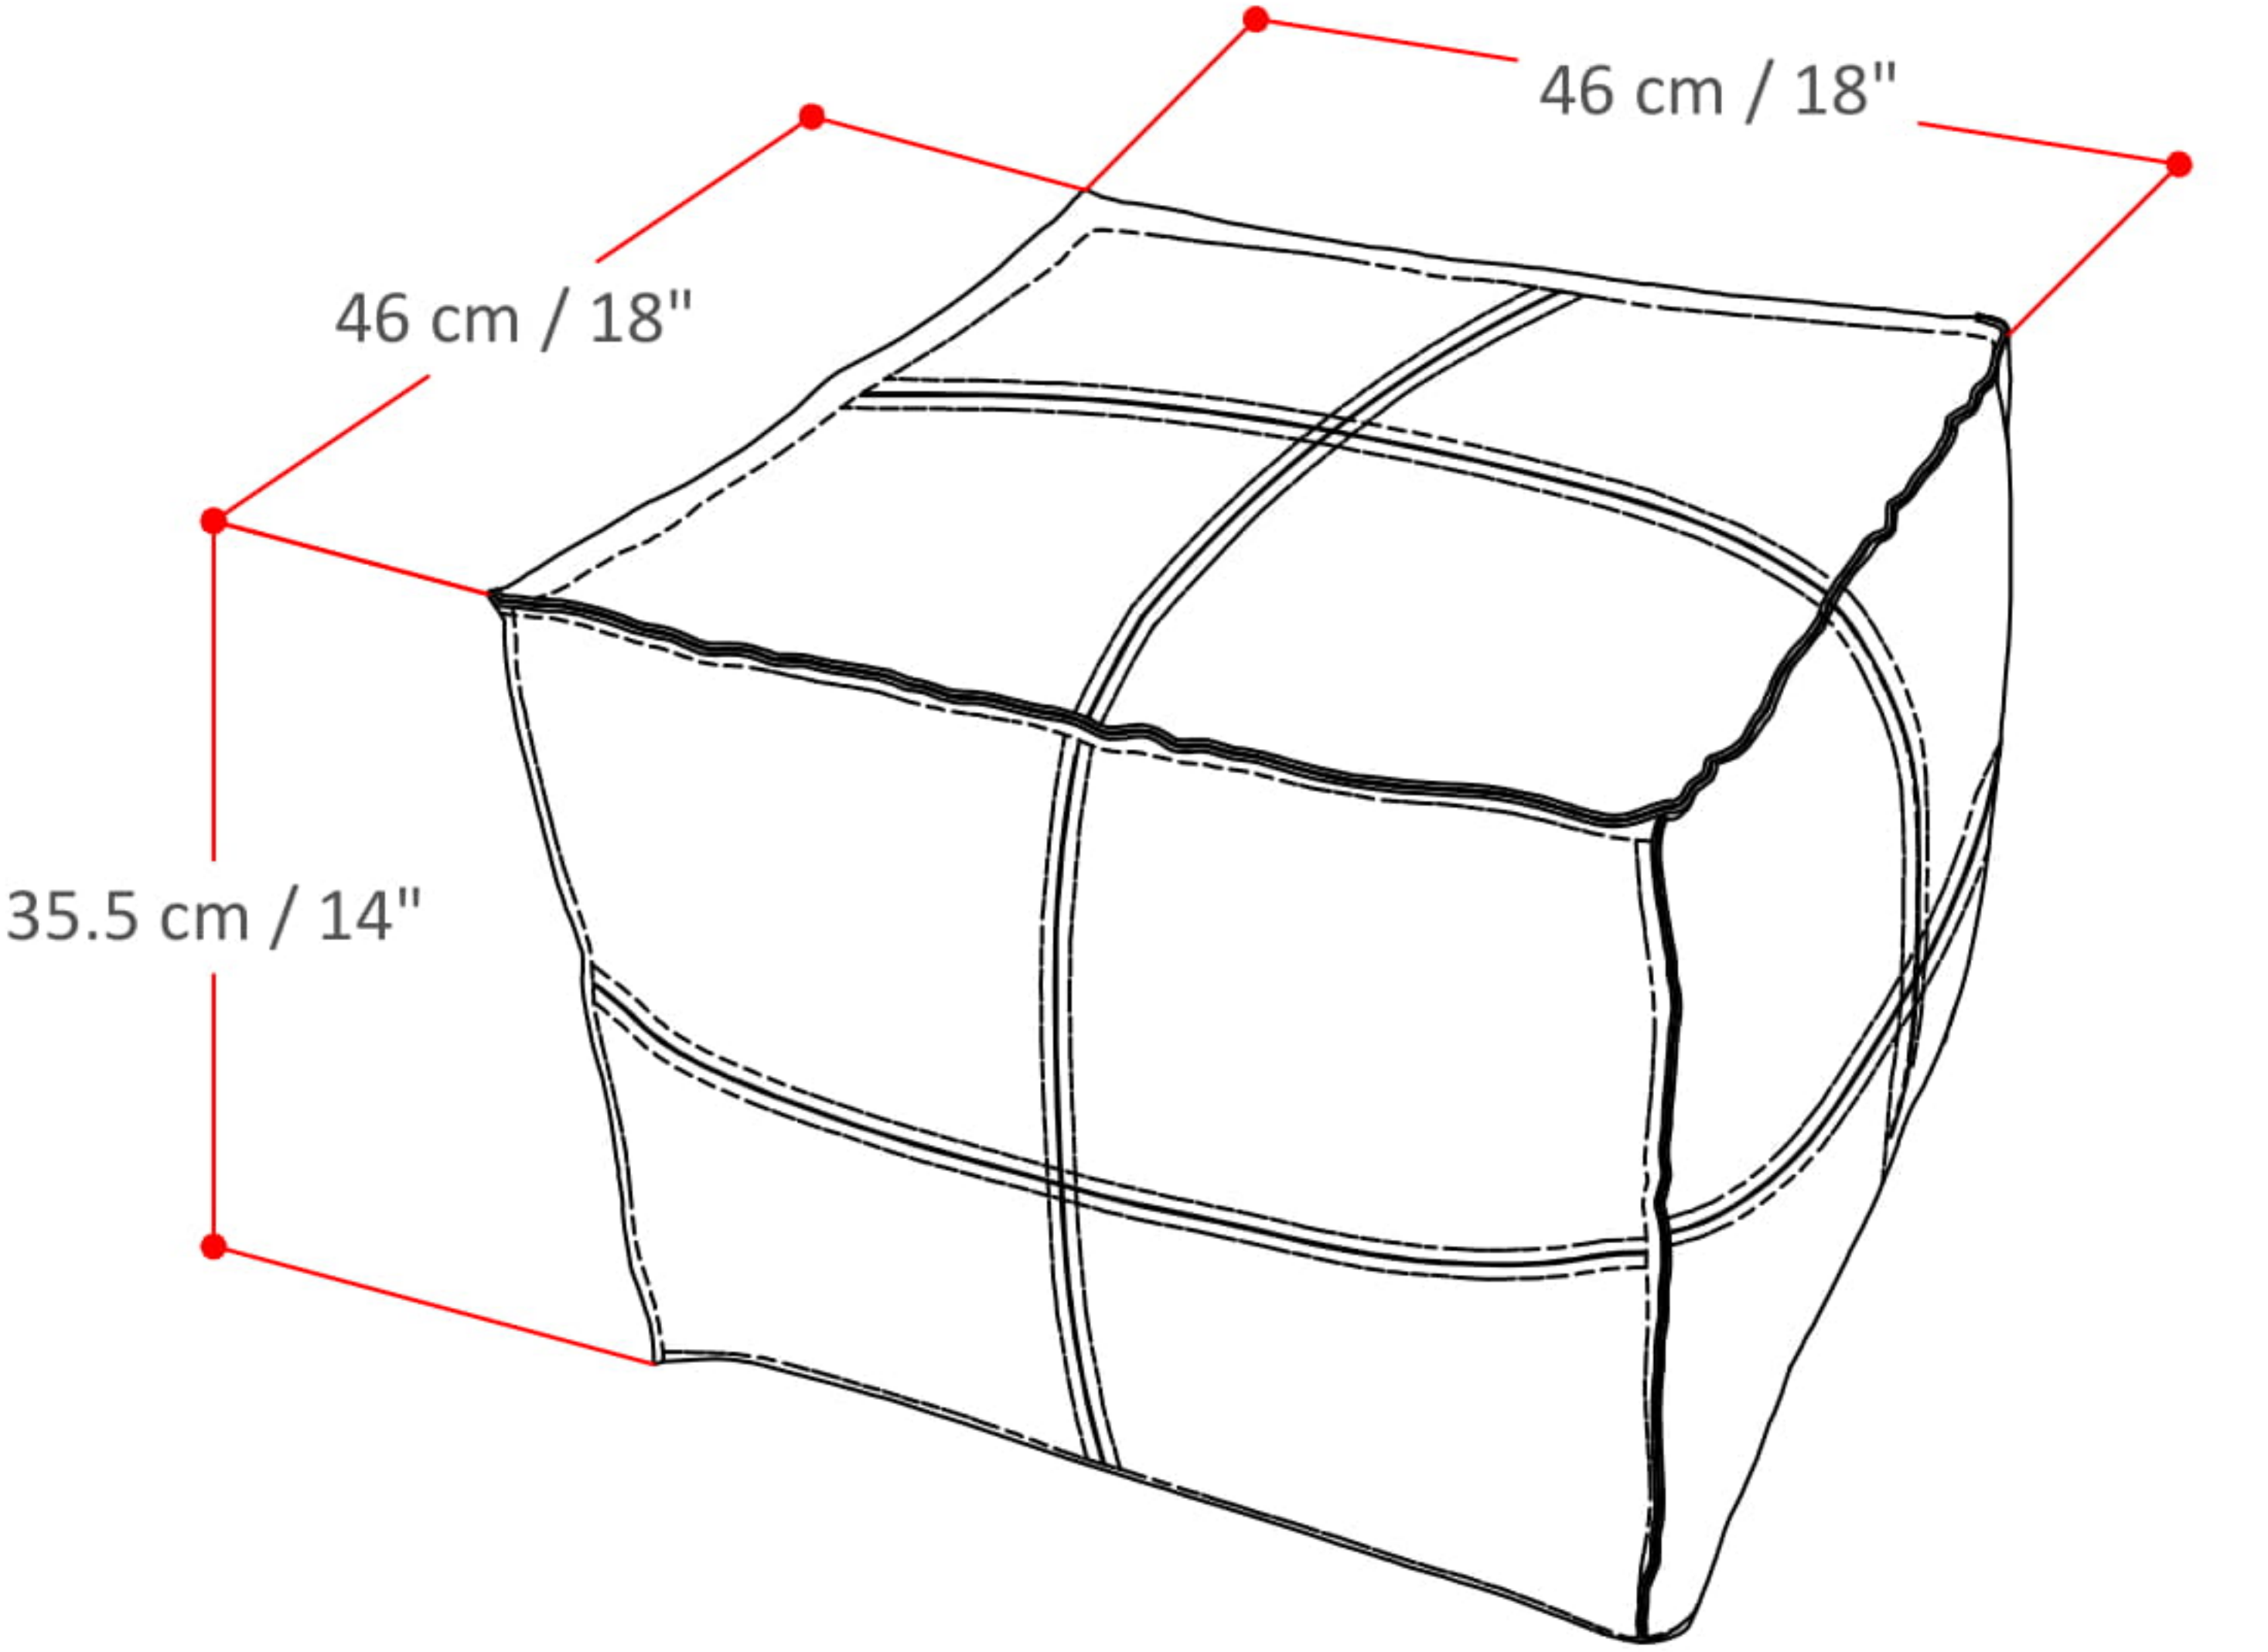

BOWEN SQUARE POUF

Net Weight- 4.4 (lb)