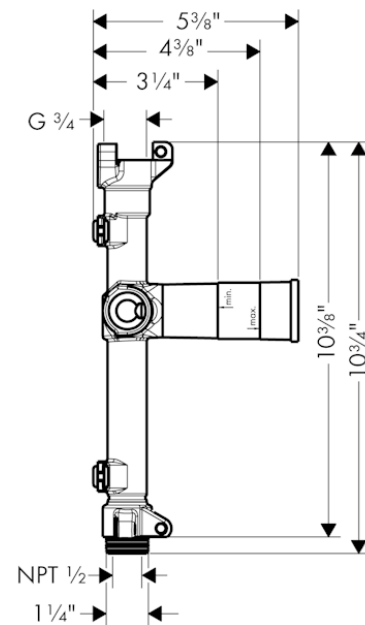

AXOR ShowerSolutions
Rough, Tub Spout 10" x 5"
Finishes : n.a. Part no. : 10941181

Description

Features

- Horizontal or vertical installation
- Quick connection for easy, leak-free installation

Product image

Scale drawing

AXOR ShowerSolutions
Rough, Tub Spout 10" x 5"
Finishes : n.a. Part no. : 10941181

Exploded drawing

Year of production: >12/11

AXOR ShowerSolutions
Rough, Tub Spout 10" x 5"
 Finishes : n.a. Part no. : **10941181**

Spare parts list

Year of production: >12/11

Pos.	Description	Part no.	PC	PU
1	sealing foil	96492000	0	1
2	O-Ring 23x2,5	98183000	0	1
3	pin	95334000	0	1
4	plug	97998000	0	1