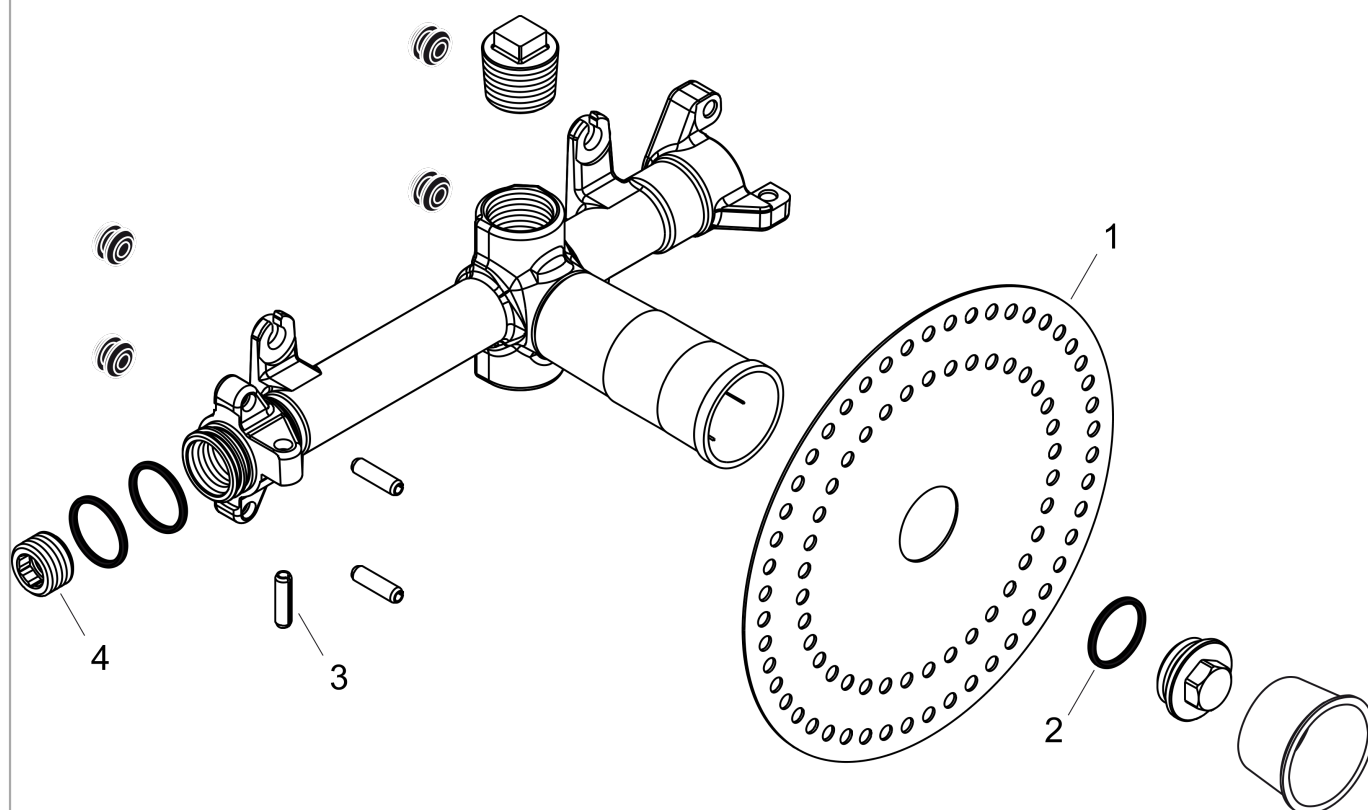

AXOR ShowerSolutions
Rough, Tub Spout 10" x 5"
Finishes : n.a. Part no. : 10941181

Description

Features

- Horizontal or vertical installation
- Quick connection for easy, leak-free installation

Product image

Scale drawing

AXOR ShowerSolutions
Rough, Tub Spout 10" x 5"
Finishes : n.a. Part no. : 10941181

Exploded drawing

Year of production: >12/11

AXOR ShowerSolutions
Rough, Tub Spout 10" x 5"
 Finishes : n.a. Part no. : **10941181**

Spare parts list

Year of production: >12/11

Pos.	Description	Part no.	PC	PU
1	sealing foil	96492000	0	1
2	O-Ring 23x2,5	98183000	0	1
3	pin	95334000	0	1
4	plug	97998000	0	1