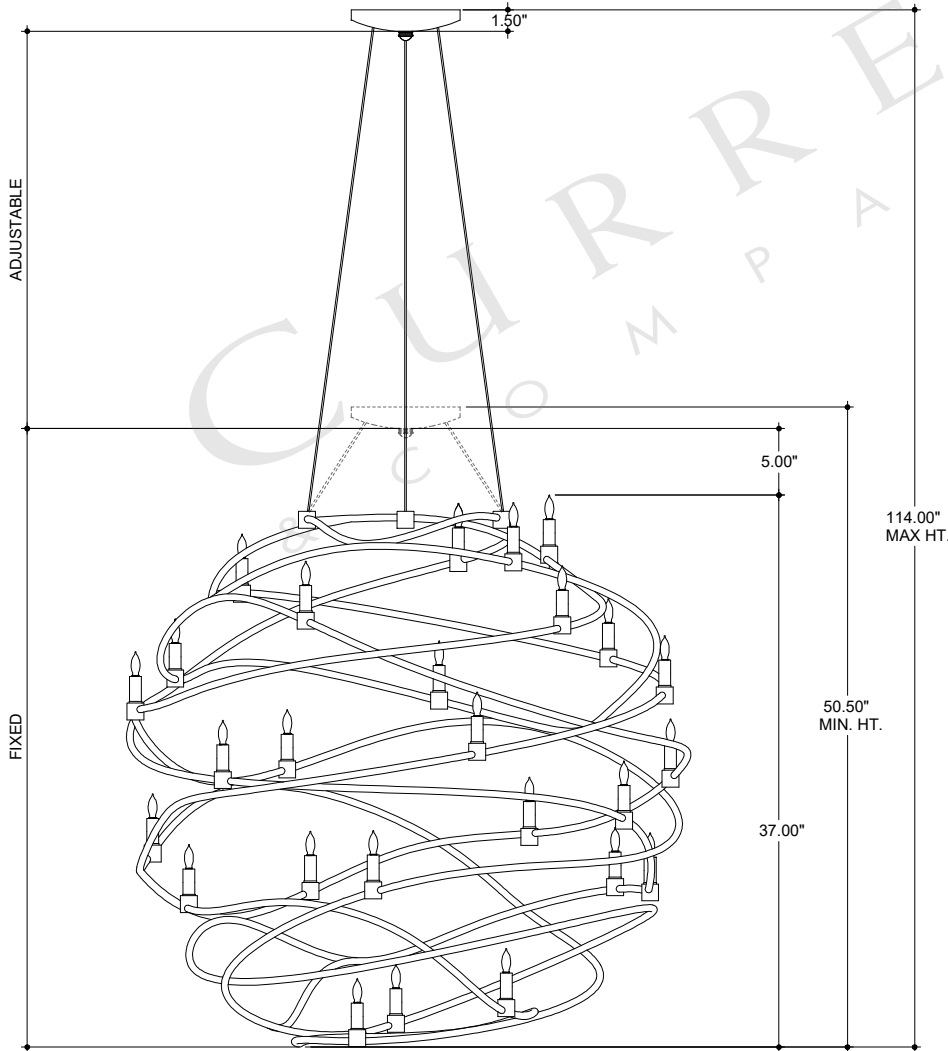

41.00" DIA. BODY  
 8.00" DIA. CANOPY  
 1.00" H X 4.25" W  
 CROSS BAR

TOP VIEW

CANOPY DETAIL

FRONT VIEW