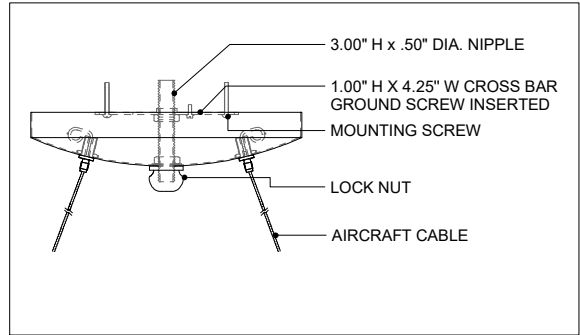

41.00" DIA. BODY  
 8.00" DIA. CANOPY  
 1.00" H X 4.25" W  
 CROSS BAR

TOP VIEW

CANOPY DETAIL

FRONT VIEW