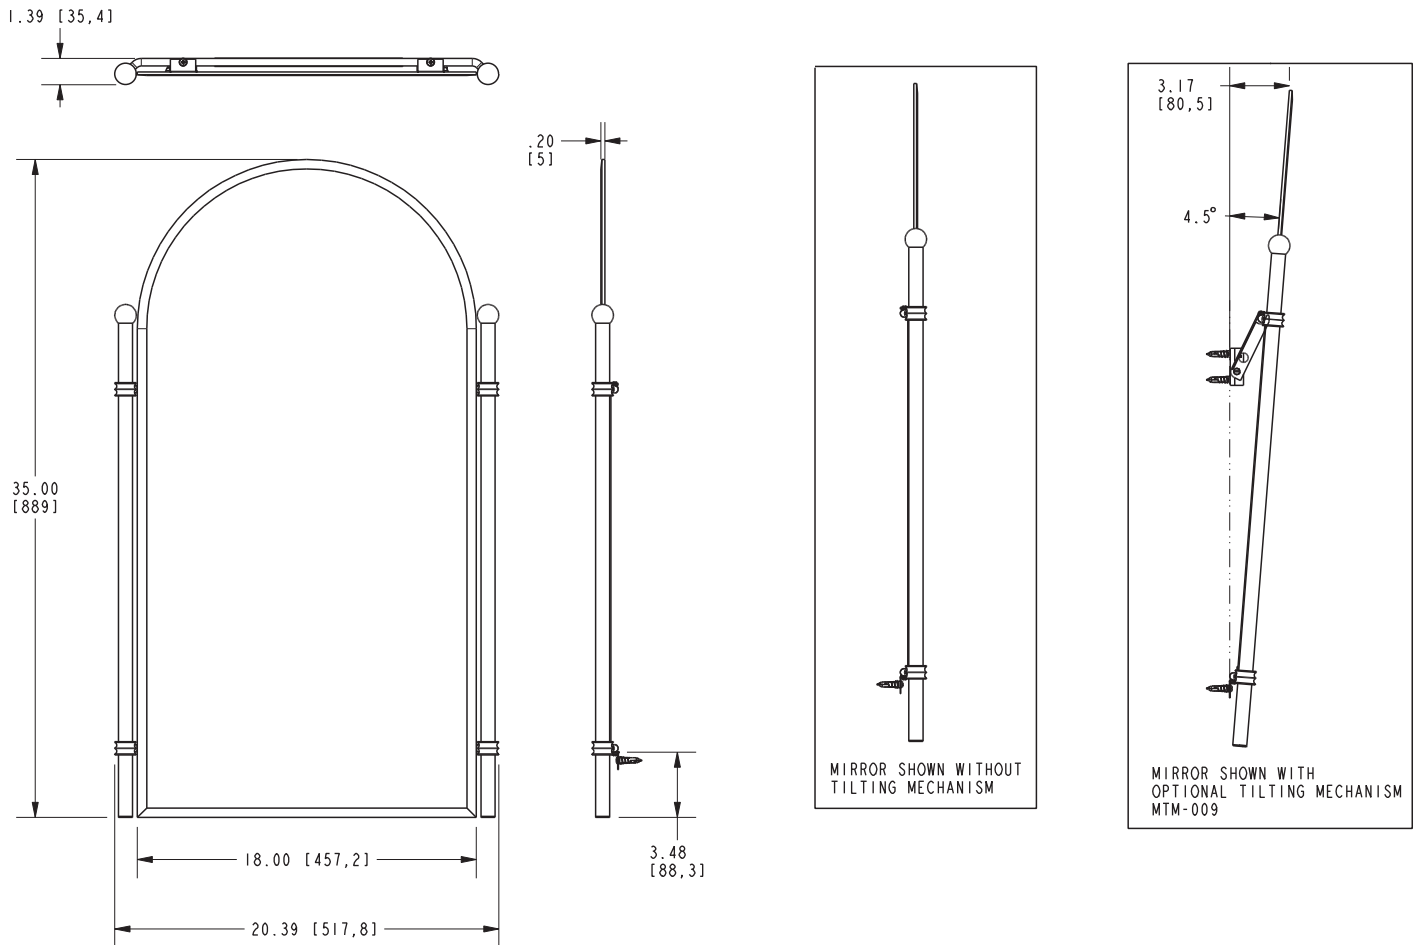

1141

Chelsea Mirror 1141