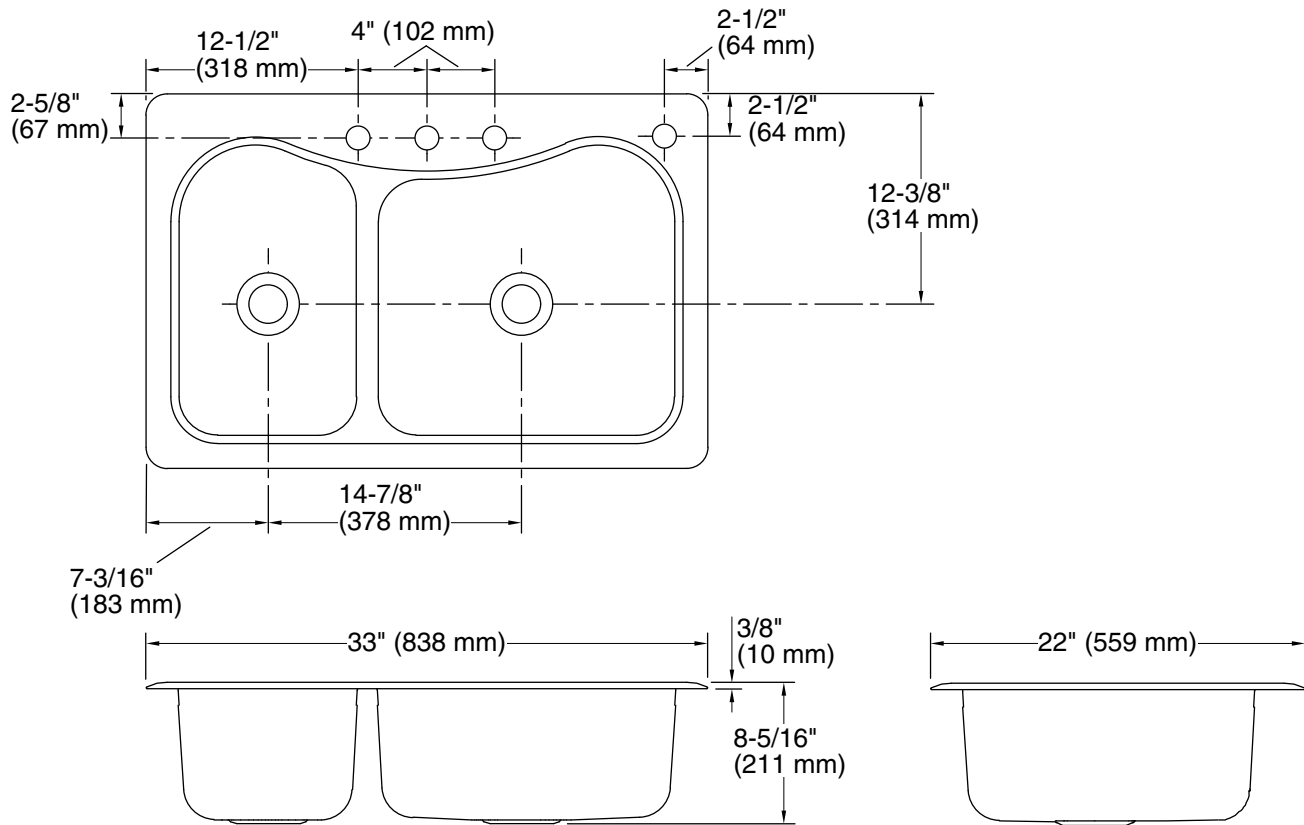

Staccato™

33" top-mount double-bowl kitchen sink
K-3361-4

Features

- 36" minimum base cabinet width
- Large/medium bowls
- 8" (203 mm) depth
- Includes installation hardware
- Includes hardwood cutting board
- Three faucet holes and one accessory hole to the right

1-28-2026 20:31 - US/CA

THE BOLD LOOK
OF **KOHLER**®

Technical Information

All product dimensions are nominal.

Basin configuration:	Large Bowl on Left
Cutout:	Top-mount, 32-1/2" x 21-1/2" (826 mm x 546 mm) with 1" (25 mm) radius corners
Center(s):	8" (203 mm)
Min. base cabinet width:	36" (914 mm)
Bowl area (Left):	Length: 17-1/16" (433 mm) Width: 10-7/16" (265 mm) Bowl depth: 8" (203 mm)
Bowl area (Right):	Length: 17-7/16" (443 mm) Width: 17-1/16" (433 mm) Bowl depth: 8" (203 mm)
Number of deck holes:	4
Faucet hole(s):	1-7/16" (37 mm)
Drain hole:	3-5/8" (92 mm)