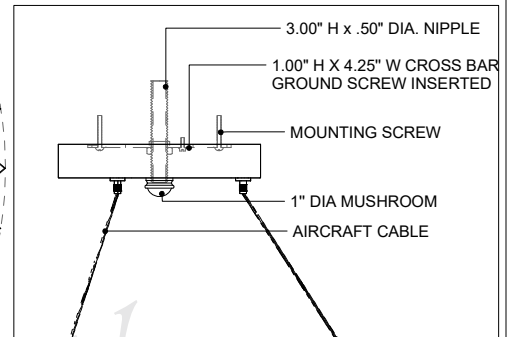

32.75" DIA. BODY
 6.00" DIA. CANOPY
 1.00" H X 4.25" W
 CROSS BAR

TOP VIEW

CANOPY DETAIL

FRONT VIEW

9000-0521

ALL WORK © 2019 CURREY & COMPANY