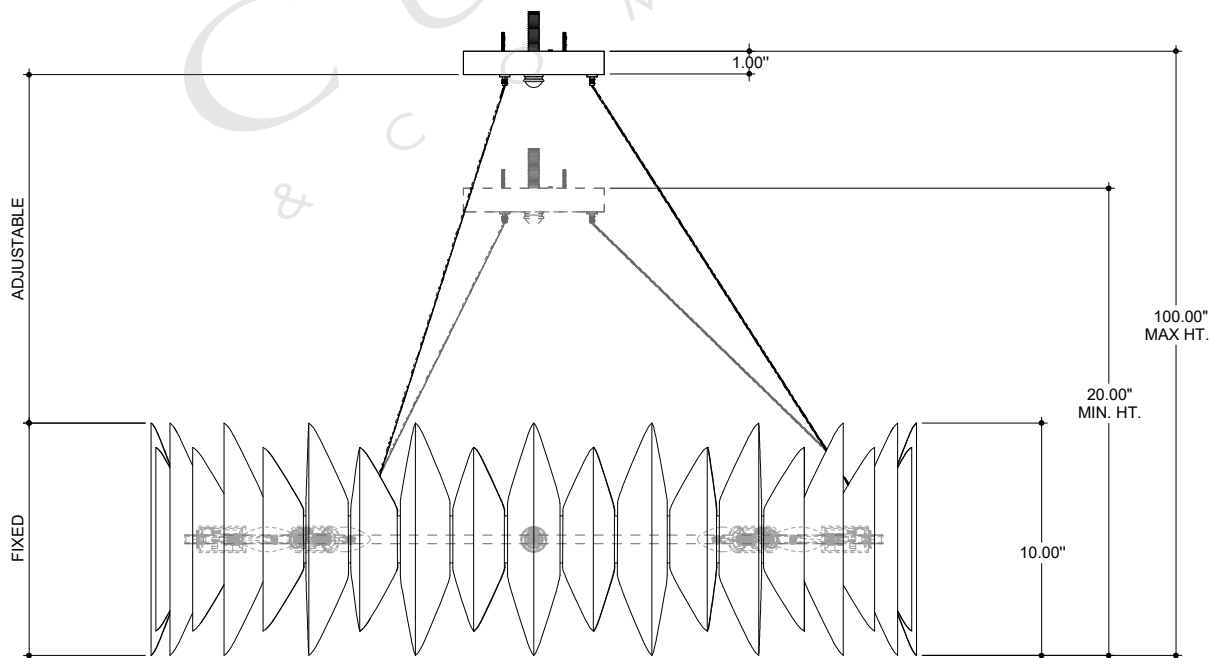

32.75" DIA. BODY
 6.00" DIA. CANOPY
 1.00" H X 4.25" W
 CROSS BAR

TOP VIEW

CANOPY DETAIL

FRONT VIEW

9000-0521

ALL WORK © 2019 CURREY & COMPANY