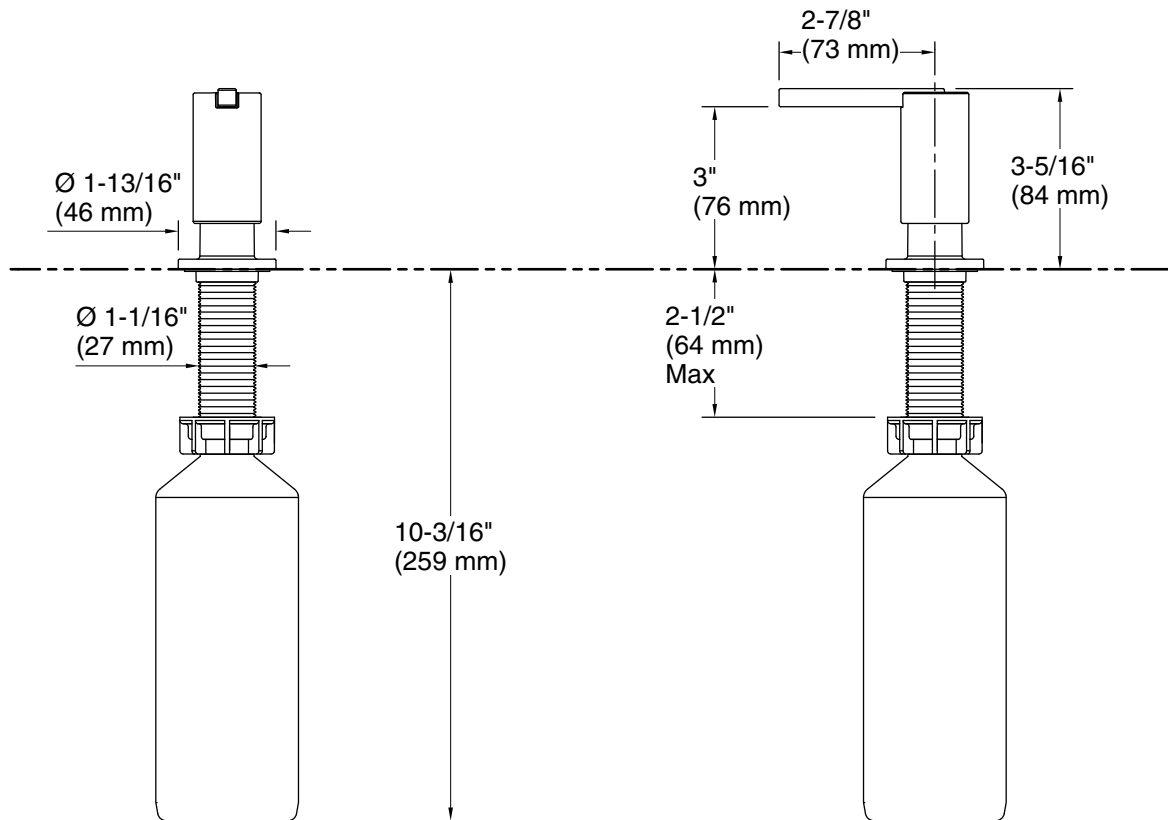

### Features

- Holds up to 16 ounces of soap or lotion; refillable from top
- Greater thread length is suitable for use with thicker countertops
- Coordinates with other products in the Components collection

### Technical Information

All product dimensions are nominal.

Material: Brass, Plastic