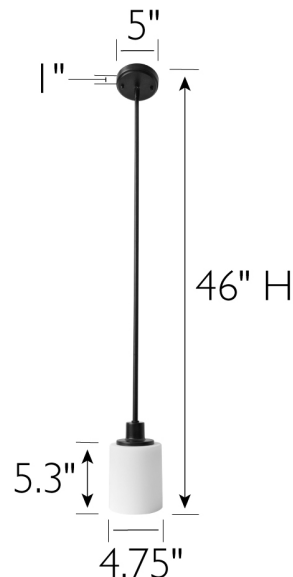

Aubrey I-Light Dimmable Mini Pendant Light
Matte Black

SPECIFICATIONS

MOUNTING:	Mini Pendant	LED BRIGHTNESS (LUMENS):	N/A
SLOPED CEILING ADAPTABLE:	Yes	LED COLOR CORRELATED TEMPERATURE (CCT):	N/A
LAMP TYPE:	Incandescent	LED COLOR RENDERING INDEX (CRI):	N/A
BULB INCLUDED:	No	LED EFFICACY:	N/A
WATTS PER BULB:	60W	LED AVERAGE RATED LIFE:	N/A
TOTAL WATTAGE:	60W	ENERGY EFFICIENT:	No
DIMMABLE:	Yes	LIGHTING AMPS:	0.5
MATERIAL CONSTRUCTION:	Metal/Glass	VOLTAGE:	120V
ASSEMBLED DIMENSIONS:	46" H x 4.75" L x 4.75" D		
WEIGHT:	2.8 lbs.		
BACKPLATE DIMENSIONS:	N/A		
CANOPY/PLATE DIMENSIONS:	1" H x 5" W x 5" D		
GLASS/SHADE DIMENSIONS:	5.3" H x 4.75" L x 4.75" D		
GLASS/SHADE MATERIAL:	Glass		
GLASS/SHADE TYPE:	Frosted		
GLASS/SHADE COLOR:	White		