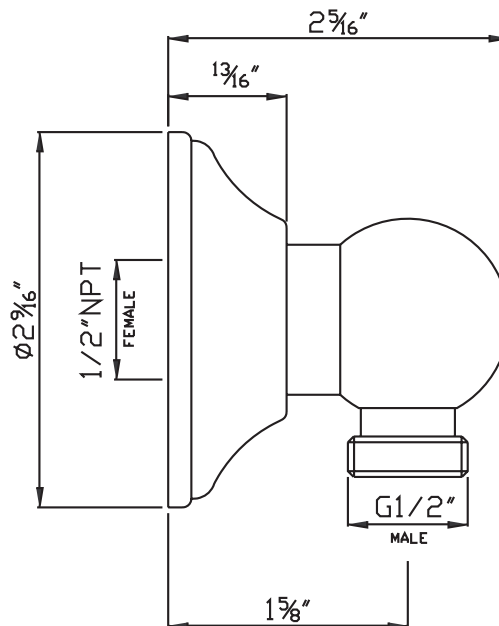

For warranty or additional information, contact:

U.S.A.
houseofrohl.com/support
1-800-777-9762

QUEBEC / MARITIMES / WESTERN CANADA
houseofrohl.ca/support
1-866-473-8442

ONTARIO
houseofrohl.ca/support
1-800-287-5354

Riobel

PERRIN & ROWE
LONDON

victoria ⊕ albert®

ROHL