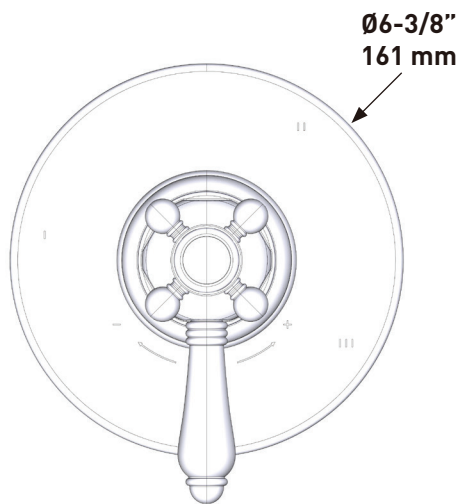

For warranty or additional information, contact:

US Customers

U.S.A.
houseofrohl.com/support
1-800-777-9762

Canadian Customers

QUEBEC / MARITIMES / WESTERN CANADA
QUÉBEC / MARITIMES / OUEST CANADIEN
QUEBEC / MARITIMOS / CANADA OCCIDENTAL
houseofrohl.ca/support
1-866-473-8442

ONTARIO
houseofrohl.ca/support
1-800-287-5354