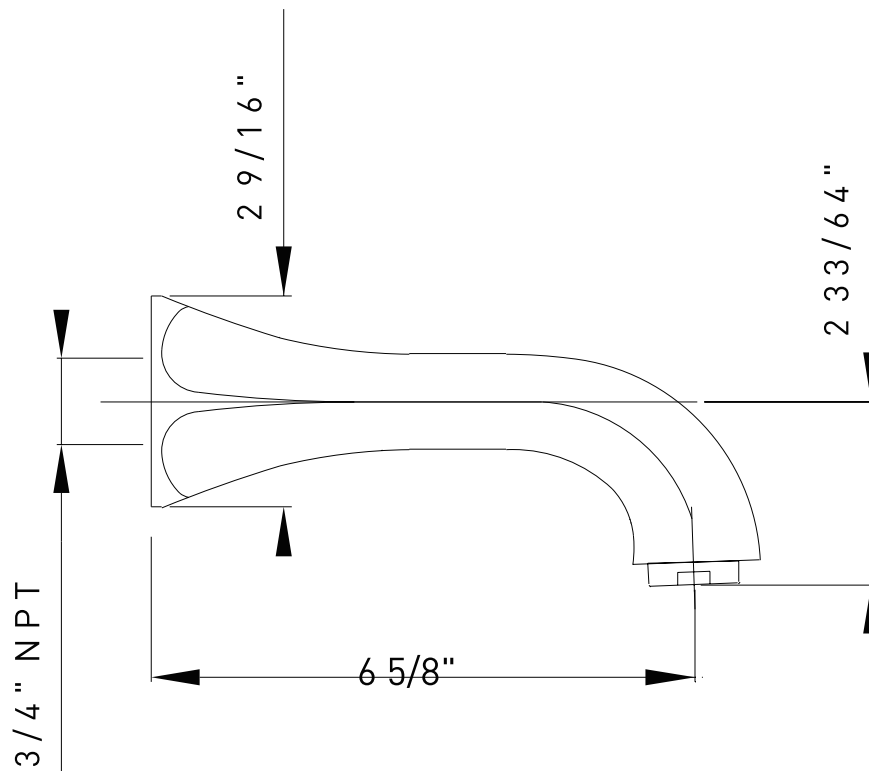

For warranty or additional information, contact:

U.S.A.
houseofrohl.com/support
1-800-777-9762

QUEBEC / MARITIMES / WESTERN CANADA
houseofrohl.ca/support
1-866-473-8442

ONTARIO
houseofrohl.ca/support
1-800-287-5354

Riobel

PERRIN & ROWE
LONDON

victoria ⊕ albert®

ROHL