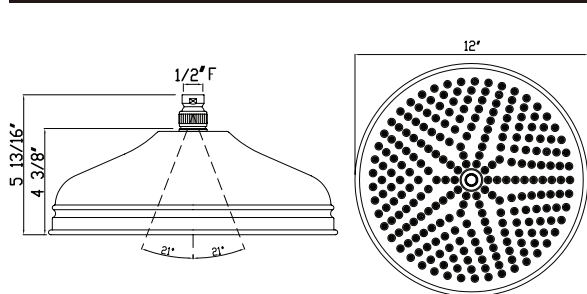

1047/8 (12")

For warranty or additional information, contact:

U.S.A.
houseofrohl.com/support
1-800-777-9762

QUEBEC / MARITIMES / WESTERN CANADA
houseofrohl.ca/support
1-866-473-8442

ONTARIO
houseofrohl.ca/support
1-800-287-5354