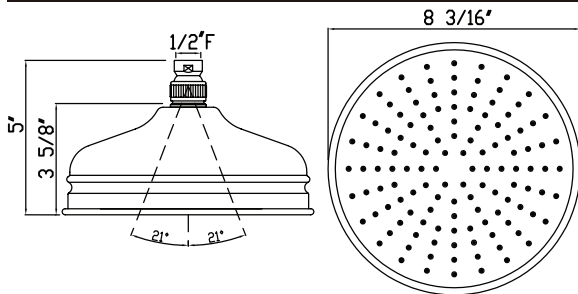

1037/8 (8")