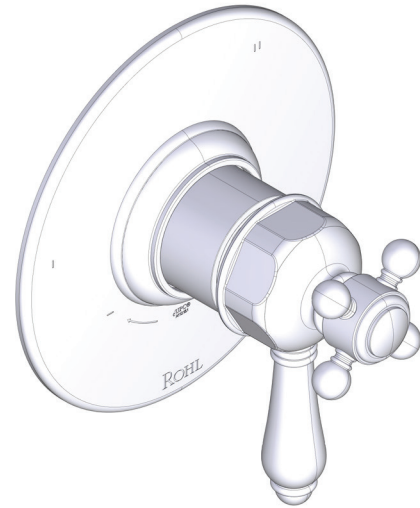

SPECIFICATIONS

DESCRIPTION

- Combines both thermostatic and pressure balance technologies
- "Set it and forget it" temperature control
- Temperature and volume control with diverter
- 3 dedicated functions and 2 shared functions
- Rough-in valve sold separately:
  - Order R45 therm & pressure balance rough-in valve
  - 3/4" R45 extension kit available, order EXT45KIT34
  - 1-1/4" R45 extension kit available, order EXT45KIT114

CARTRIDGE

- 0-955 (Included)

STANDARDS

- ASME A112.18.1

WARRANTY

- Most products or parts carry "Limited Warranties" against manufacturing defects. For US customers please visit houseofrohl.com/support and for Canadian customers please visit houseofrohl.ca/support for complete product and finish warranty.

1/2" Therm & Pressure Balance Trim with 5 Functions (Shared)

CORE MODEL: TTD45W1LP