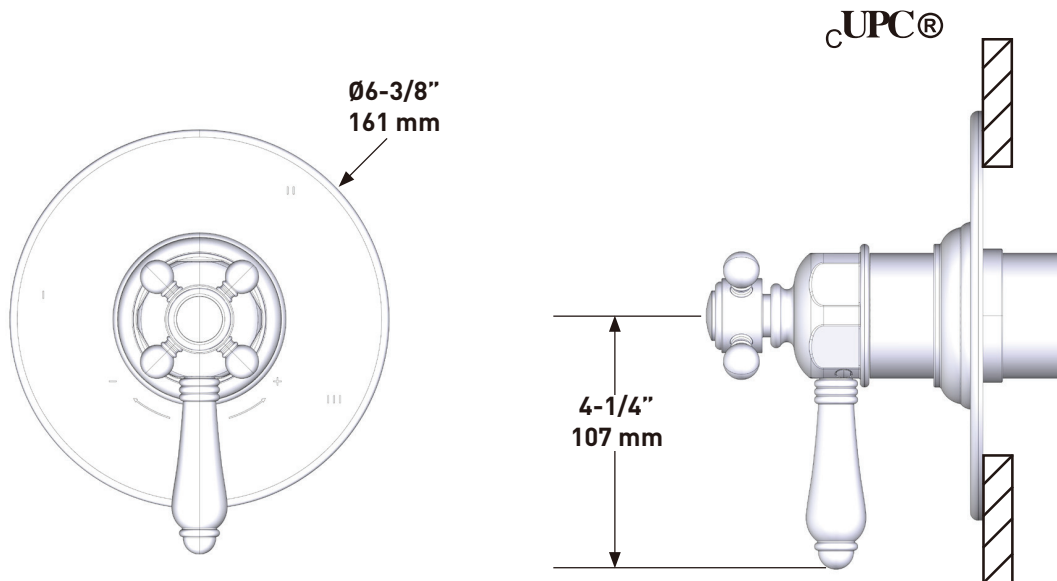

US Customers

U.S.A.
houseofrohl.com/support
1-800-777-9762

For warranty or additional information, contact:

QUEBEC / MARITIMES / WESTERN CANADA
QUÉBEC / MARITIMES / OUEST CANADIEN
QUEBEC / MARITIMOS / CANADA OCCIDENTAL
houseofrohl.ca/support
1-866-473-8442

Canadian Customers

ONTARIO
houseofrohl.ca/support
1-800-287-5354

Riobel

PERRIN & ROWE®
LONDON

victoria ⊕ albert®

ROHL