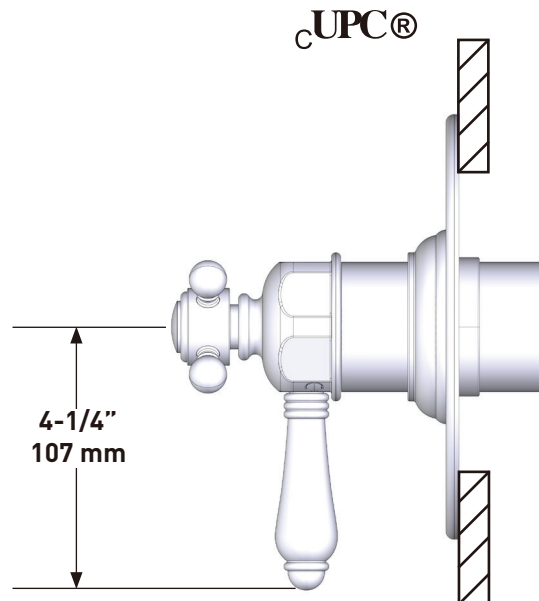

For warranty or additional information, contact:

US Customers

U.S.A.
houseofrohl.com/support
1-800-777-9762

Canadian Customers

QUEBEC / MARITIMES / WESTERN CANADA
QUÉBEC / MARITIMES / OUEST CANADIEN
QUEBEC / MARITIMOS / CANADA OCCIDENTAL
houseofrohl.ca/support
1-866-473-8442

ONTARIO
houseofrohl.ca/support
1-800-287-5354

Riobel

PERRIN & ROWE
LONDON

victoria ⊕ albert®

ROHL