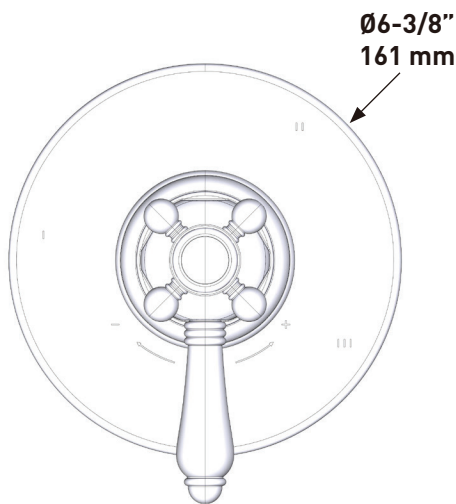

For warranty or additional information, contact:

US Customers

U.S.A.
houseofrohl.com/support
1-800-777-9762

Canadian Customers

QUEBEC / MARITIMES / WESTERN CANADA
QUÉBEC / MARITIMES / OUEST CANADIEN
QUEBEC / MARITIMOS / CANADA OCCIDENTAL
houseofrohl.ca/support
1-866-473-8442

ONTARIO
houseofrohl.ca/support
1-800-287-5354

Riobel

PERRIN & ROWE
LONDON

victoria ⊕ albert®

ROHL