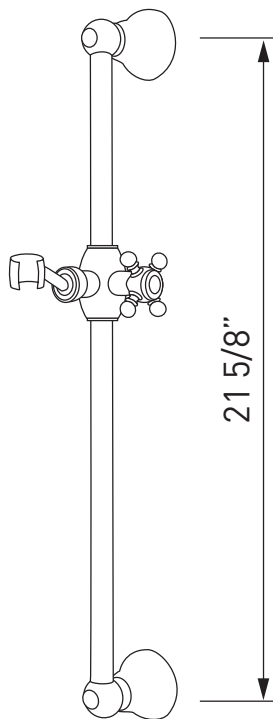

For warranty or additional information, contact:

U.S.A.
houseofrohl.com/support
1-800-777-9762

QUEBEC / MARITIMES / WESTERN CANADA
houseofrohl.ca/support
1-866-473-8442

ONTARIO
houseofrohl.ca/support
1-800-287-5354

Riobel

PERRIN & ROWE
LONDON

victoria ⊕ albert®

ROHL