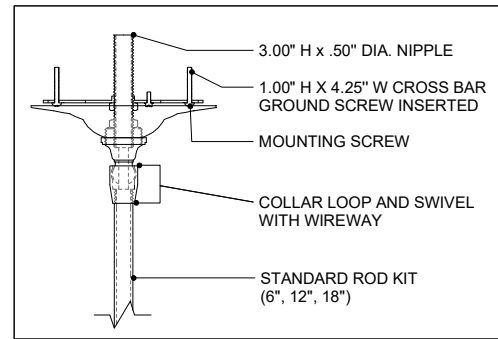

TOP VIEW

CANOPY DETAIL

FRONT VIEW

9000-0736

ALL WORK © 2020 CURREY & COMPANY