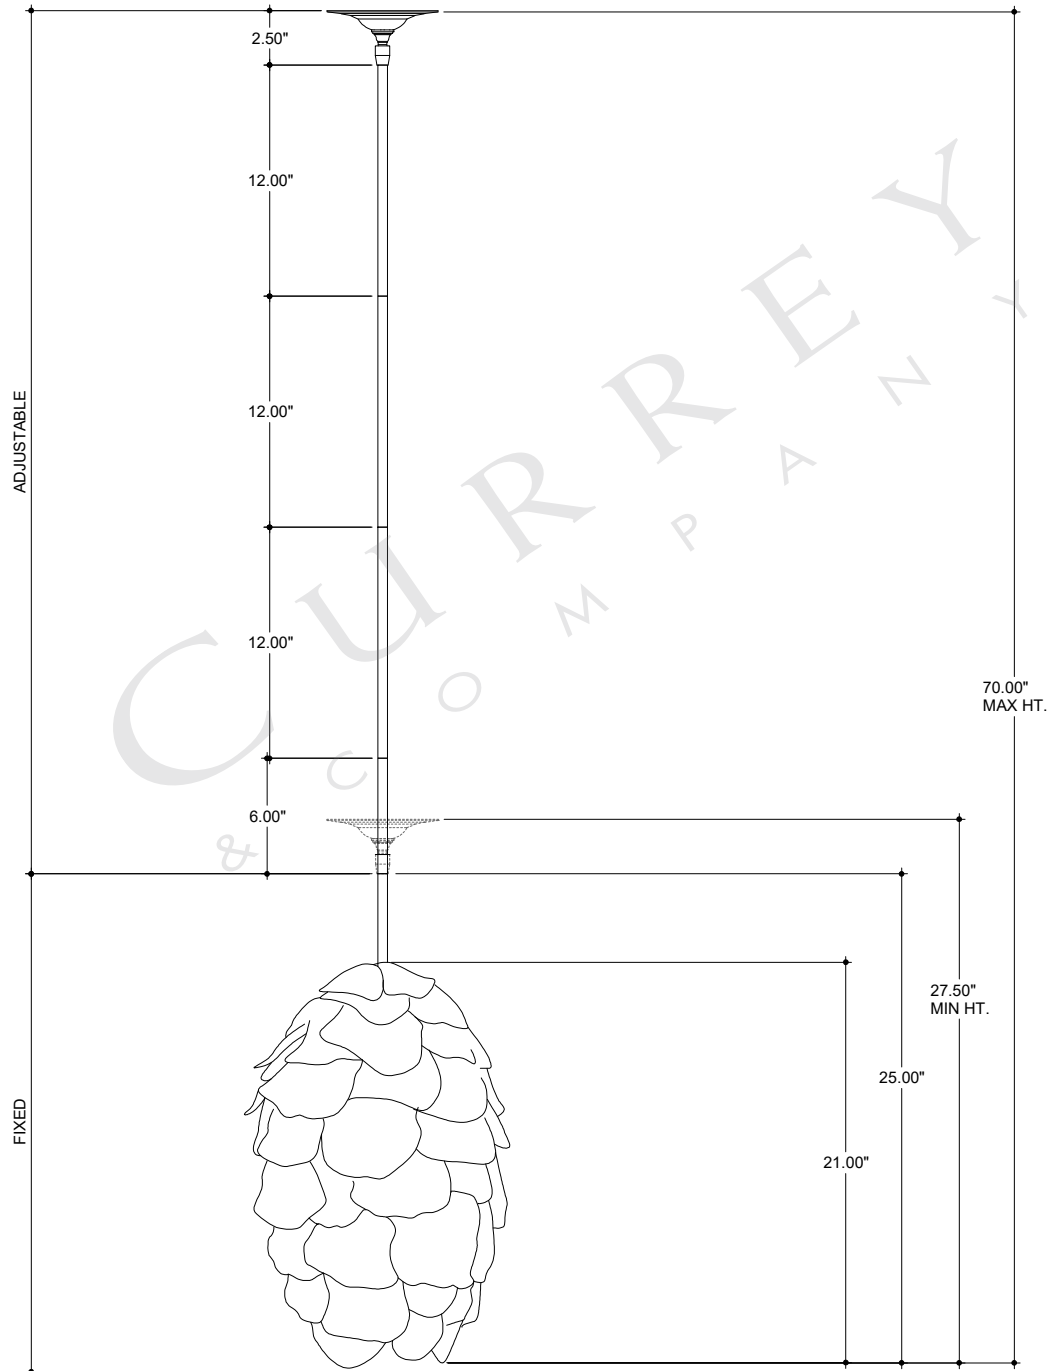

TOP VIEW

CANOPY DETAIL

FRONT VIEW

9000-0736

ALL WORK © 2020 CURREY & COMPANY