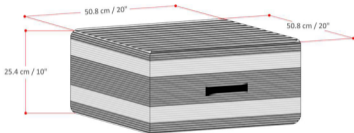

Keller Rectangular Pouf

Net Weight: 3.9 (lb)