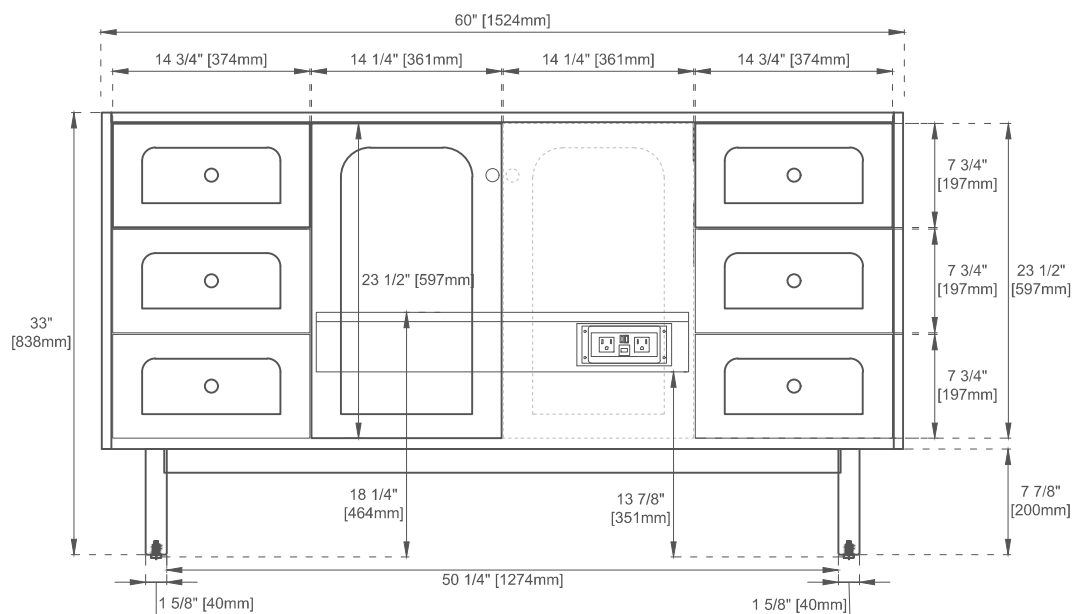

Aluminum Laminate Drawer Liners

Adjustable Levelers

Dimension

Width: 59-7/8"

Depth: 23"

Height: 33"

Rough-In Height: 21-1/2"

60" SINGLE LAURENT VANITY

545-V60S-M-LNO

545-V60S-HNO

JAMES MARTIN VANITIES

Top View

Ø5/8" Ø15mm

7/8" [23mm]

Ø1" [Ø25mm] Ø5/8" [Ø15mm]

Knob

Bamboo Drawer Organizer

am

Front View

All dimensions are nominal
Diagrams are of cabinet only—James Martin Optional Countertops and sinks are not shown

Visit website for warranty and installation information
www.jamesmartinvanities.com

60" SINGLE LAURENT VANITY

545-V60S-M-LNO

545-V60S-HNO

JAMES MARTIN VANITIES

Side View

Back View

All dimensions are nominal
Diagrams are of cabinet only—James Martin Optional Countertops and sinks are not shown