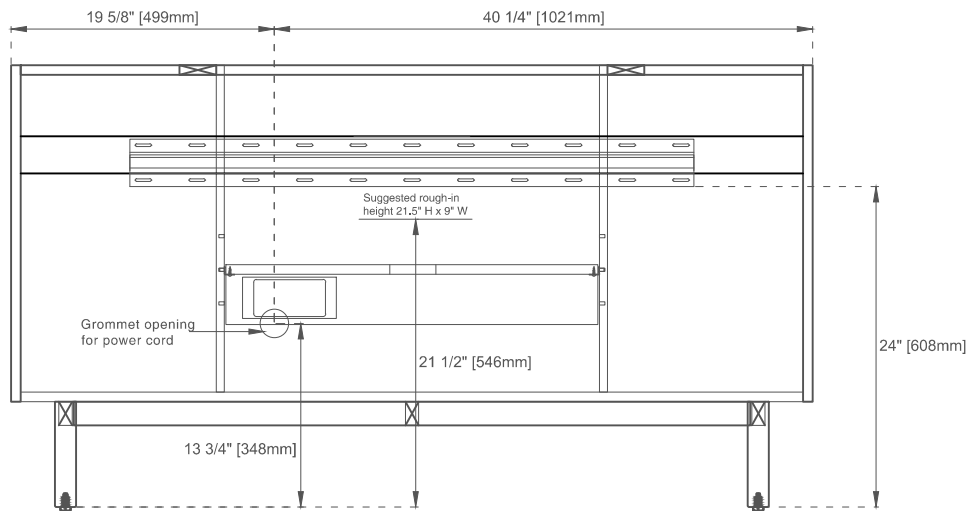

Aluminum Laminate Drawer Liners

Adjustable Levelers

Dimension

Width: 59-7/8"

Depth: 23"

Height: 33"

Rough-In Height: 21-1/2"

60" SINGLE LAURENT VANITY

545-V60S-M-LNO

545-V60S-HNO

JAMES MARTIN VANITIES

Top View

Ø5/8" Ø15mm

7/8" [23mm]

Ø1" [Ø25mm] Ø5/8" [Ø15mm]

Knob

Bamboo Drawer Organizer

am

Front View

All dimensions are nominal
Diagrams are of cabinet only—James Martin Optional Countertops and sinks are not shown

Visit website for warranty and installation information
www.jamesmartinvanities.com

60" SINGLE LAURENT VANITY

545-V60S-M-LNO

545-V60S-HNO

JAMES MARTIN VANITIES

Side View

Back View

All dimensions are nominal
Diagrams are of cabinet only—James Martin Optional Countertops and sinks are not shown