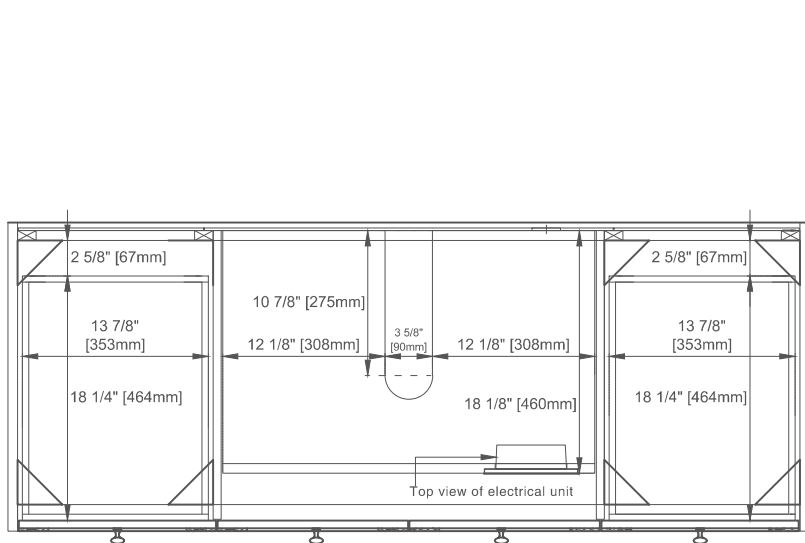

Aluminum Laminate Drawer Liners

Adjustable Levelers

Dimension

Width: 59-7/8"

Depth: 23"

Height: 33"

Rough-In Height: 21-1/2"

60" SINGLE LAURENT VANITY

545-V60S-M-LNO

545-V60S-HNO

JAMES MARTIN VANITIES

Top View

Ø5/8" Ø15mm

7/8" [23mm]

Ø1" [Ø25mm] Ø5/8" [Ø15mm]

Knob