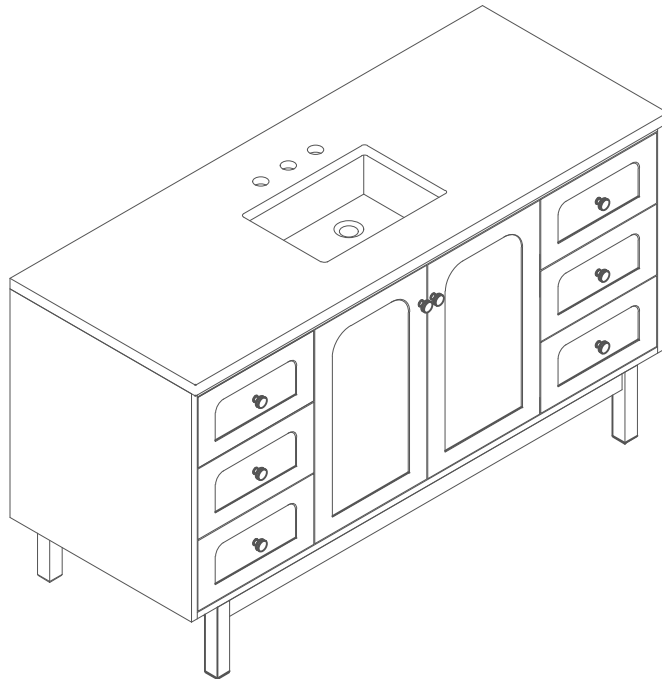

60" SINGLE LAURENT VANITY

JAMES MARTIN
VANITIES

545-V60S-M-LNO

545-V60S-HNO

FREEPOWER COMPATIBLE

Features and Materials

Solids: (LNO) Ash, (HNO) Poplar

Veneers: (LNO) Flat Cut Ash

Panels: Plywood

Installation Type: Floor Standing with Wood Base or Wall Mounted

Number of Doors: Two

Number of Drawers: Six

USB/Power Component: Yes (ETL5011080)

Assembly Type: Installation of Optional 3cm Top with Sink

Assembly Type: Remove Base to Wall Hang (Hardware Included) Bamboo

Storage Tray: One

Drawer Box Material and Construction: 12mm Plywood/English Dovetail

Joinery Hardware Material and Finish: Zinc Alloy in Champagne Brass

Aluminum Laminate Drawer Liners

Adjustable Levelers

Dimension

Width: 59-7/8"

Depth: 23"

Height: 33"

Rough-In Height: 21-1/2"

60" SINGLE LAURENT VANITY