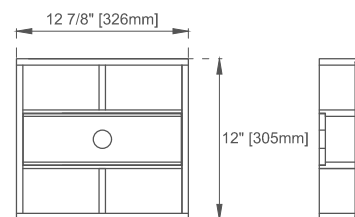

Aluminum Laminate Drawer Liners

Adjustable Levelers

Dimension

Width: 59-7/8"

Depth: 23"

Height: 33"

Rough-In Height: 21-1/2"

60" SINGLE LAURENT VANITY

545-V60S-M-LNO

545-V60S-HNO

JAMES MARTIN VANITIES

Top View

Ø5/8" Ø15mm

7/8" [23mm]

Ø1" [Ø25mm] Ø5/8" [Ø15mm]

Knob

Bamboo Drawer Organizer

am

Front View

All dimensions are nominal
Diagrams are of cabinet only—James Martin Optional Countertops and sinks are not shown

Visit website for warranty and installation information
www.jamesmartinvanities.com

60" SINGLE LAURENT VANITY

545-V60S-M-LNO

545-V60S-HNO

JAMES MARTIN VANITIES

Side View

Back View

All dimensions are nominal
Diagrams are of cabinet only—James Martin Optional Countertops and sinks are not shown