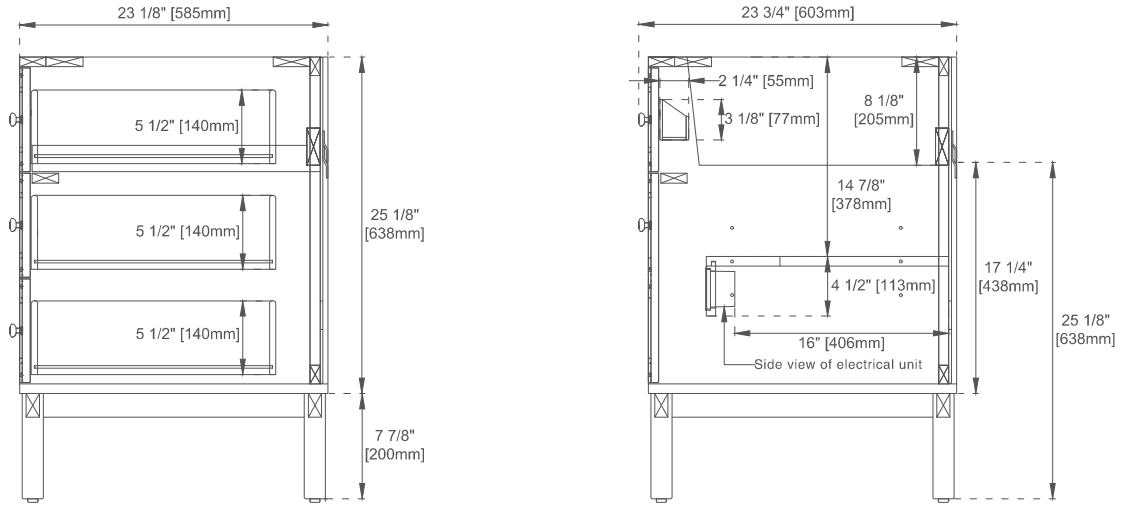

Aluminum Laminate Drawer Liners

Adjustable Levelers

Dimension

Width: 59-7/8"

Depth: 23"

Height: 33"

Rough-In Height: 21-1/2"

60" SINGLE LAURENT VANITY

545-V60S-M-LNO

545-V60S-HNO

JAMES MARTIN VANITIES

Top View

Ø5/8" Ø15mm

7/8" [23mm]

Ø1" [Ø25mm] Ø5/8" [Ø15mm]

Knob

Bamboo Drawer Organizer

am

Front View

All dimensions are nominal
Diagrams are of cabinet only—James Martin Optional Countertops and sinks are not shown

Visit website for warranty and installation information
www.jamesmartinvanities.com

60" SINGLE LAURENT VANITY

545-V60S-M-LNO

545-V60S-HNO

JAMES MARTIN VANITIES

Side View

Back View

All dimensions are nominal
Diagrams are of cabinet only—James Martin Optional Countertops and sinks are not shown