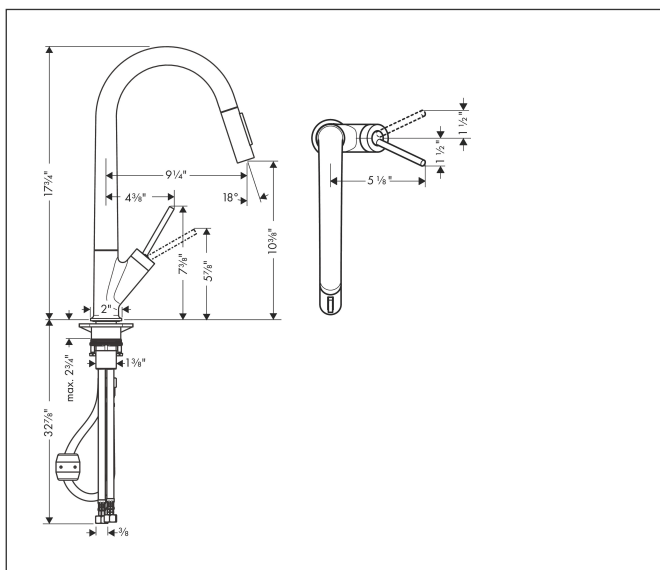

Brand AXOR
 Art. Name **AXOR Starck** HighArc Kitchen Faucet 2-Spray Pull-Down, 1.75 GPM
 Art. Nr. 10821831
 Surface polished nickel
 Pos. 1

Product Picture

Drawing

Features

- Projection: 235 mm
- Swivel range 150°
- Laminar spray, Needle spray
- Toggle spray diverter
- MagFit magnetic sprayhead docking
- Deck mounted
- Flow: 1.75 GPM (6.6 L/Min)
- Joystick ceramic cartridge
- 3/8" connections
- Integrated double backflow prevention
- Extension length Up to 30" (50cm)