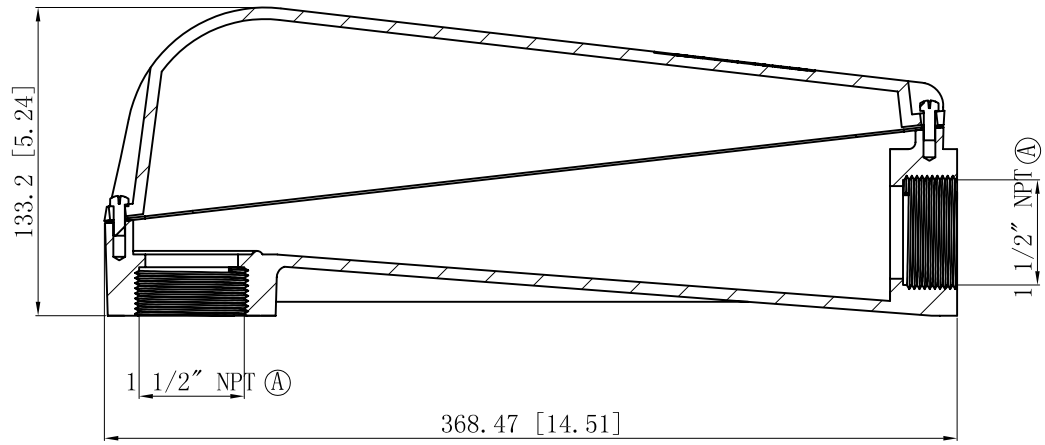

SIDES	BOTTOM
2 PCS 1/4-20×3/8 Screws Installed	
Material: Aluminum - Powder Coating Silver Grey	

AWAY VIEW A-A

DESCRIPTION
TRADE REFERENCE TERMS

STANDARD PACKING
1 PCS

This data sheet is for reference only .GARVIN INDUSTRIES reserves the right to make changes to the design without prior notice.

GARVIN INDUSTRIES			
TITLE MOGUL LB GONDUIT BODY			
SIZE A4	DWG NO.	MOLB-150	REV A
DATA SHEET			