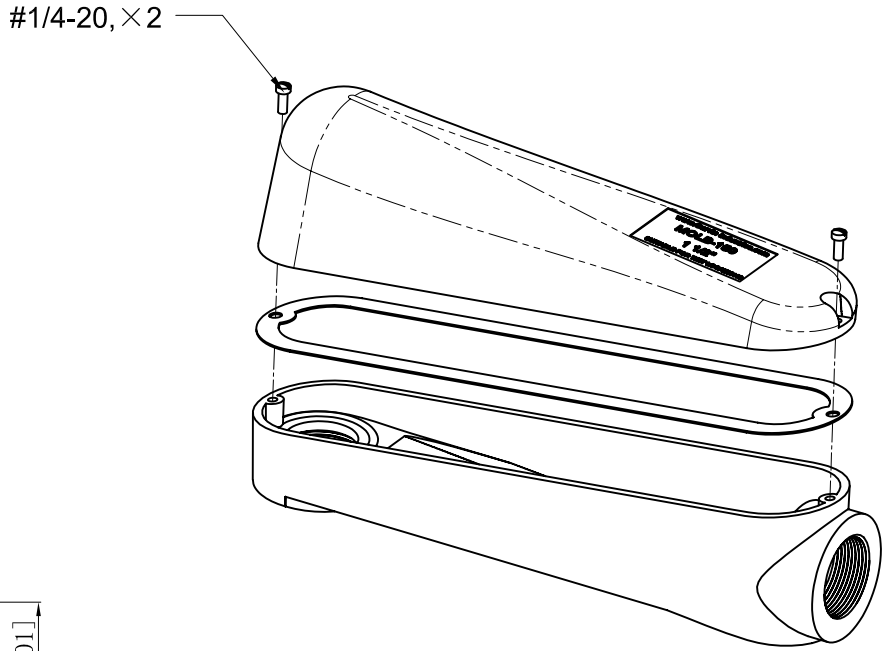

SIDES	BOTTOM
2 PCS 1/4-20×3/8 Screws Installed	
Material: Aluminum - Powder Coating Silver Grey	

AWAY VIEW A-A

DESCRIPTION
TRADE REFERENCE TERMS

STANDARD PACKING
1 PCS

This data sheet is for reference only .GARVIN INDUSTRIES reserves the right to make changes to the design without prior notice.

GARVIN INDUSTRIES			
TITLE MOGUL LB GONDUIT BODY			
SIZE A4	DWG NO.	MOLB-150	REV A
DATA SHEET			