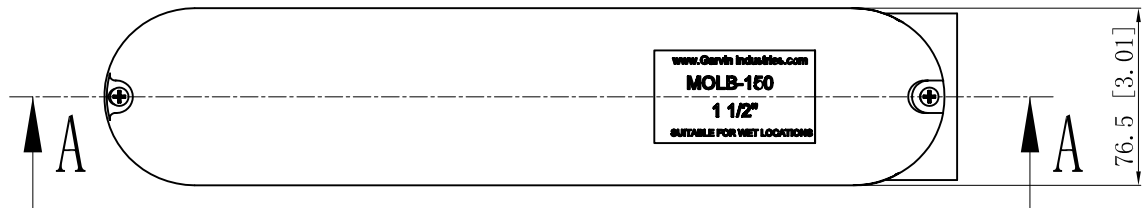

SIDES	BOTTOM
2 PCS 1/4-20×3/8 Screws Installed	
Material: Aluminum - Powder Coating Silver Grey	

AWAY VIEW A-A

DESCRIPTION
TRADE REFERENCE TERMS

STANDARD PACKING
1 PCS

This data sheet is for reference only .GARVIN INDUSTRIES reserves the right to make changes to the design without prior notice.

GARVIN INDUSTRIES			
TITLE MOGUL LB GONDUIT BODY			
SIZE A4	DWG NO.	MOLB-150	REV A
DATA SHEET			