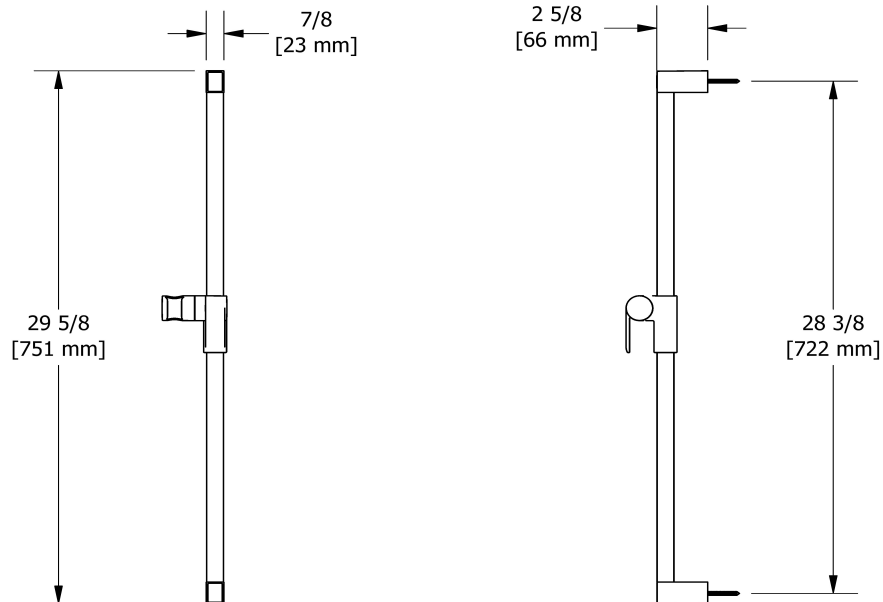

Specifications

Square shower rail
4854

Descriptions

- Square slide bar
- Easy-Glide left cursor

Available colors

- C : Chrome

Sizes, models and finishes may differ from those presented.

Warranty