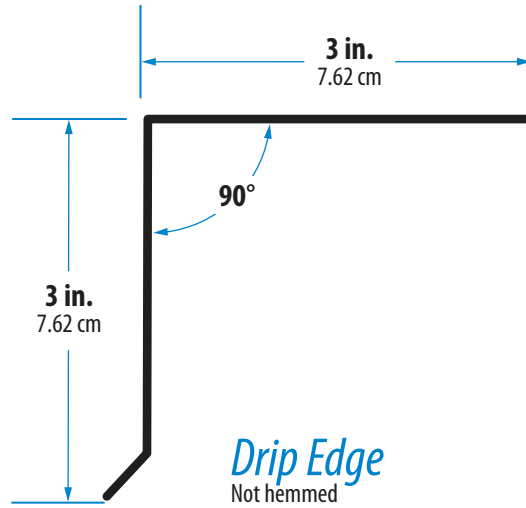

28 Gauge Galvanized Steel · 10 ft. Lengths

| | |
|----------------|-------------|
| RE33G | Galvanized |
| RE33BL | Black |
| RE33BR | Brown |
| RE33BRU | Royal Brown |
| RE33BRW | Dark Brown |
| RE33CH | Charcoal |
| RE33GR | Gray |
| RE33RD | Red |
| RE33TN | Tan |
| RE33WH | White |