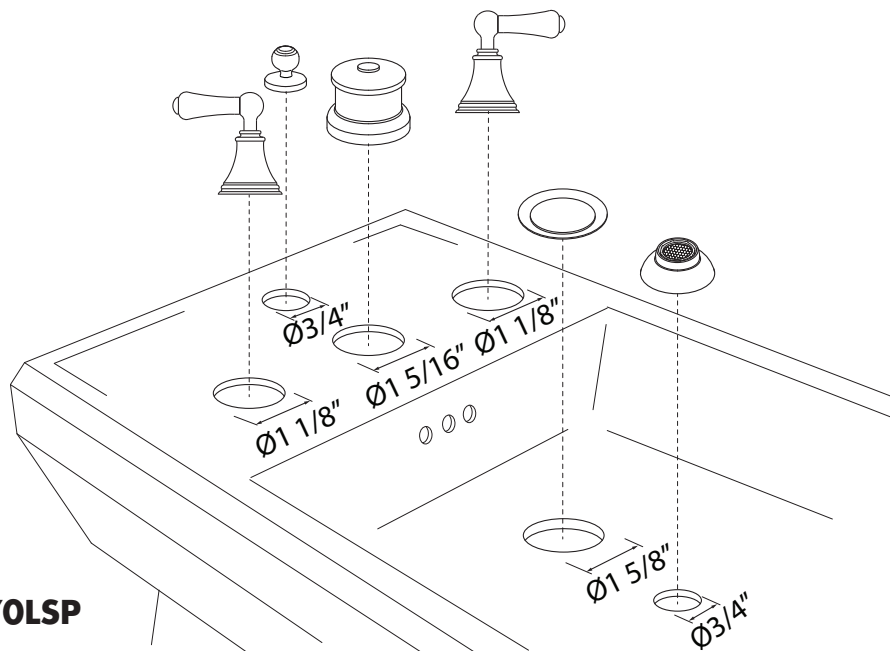

WARRANTY

- Limited Lifetime

U.3970LSP