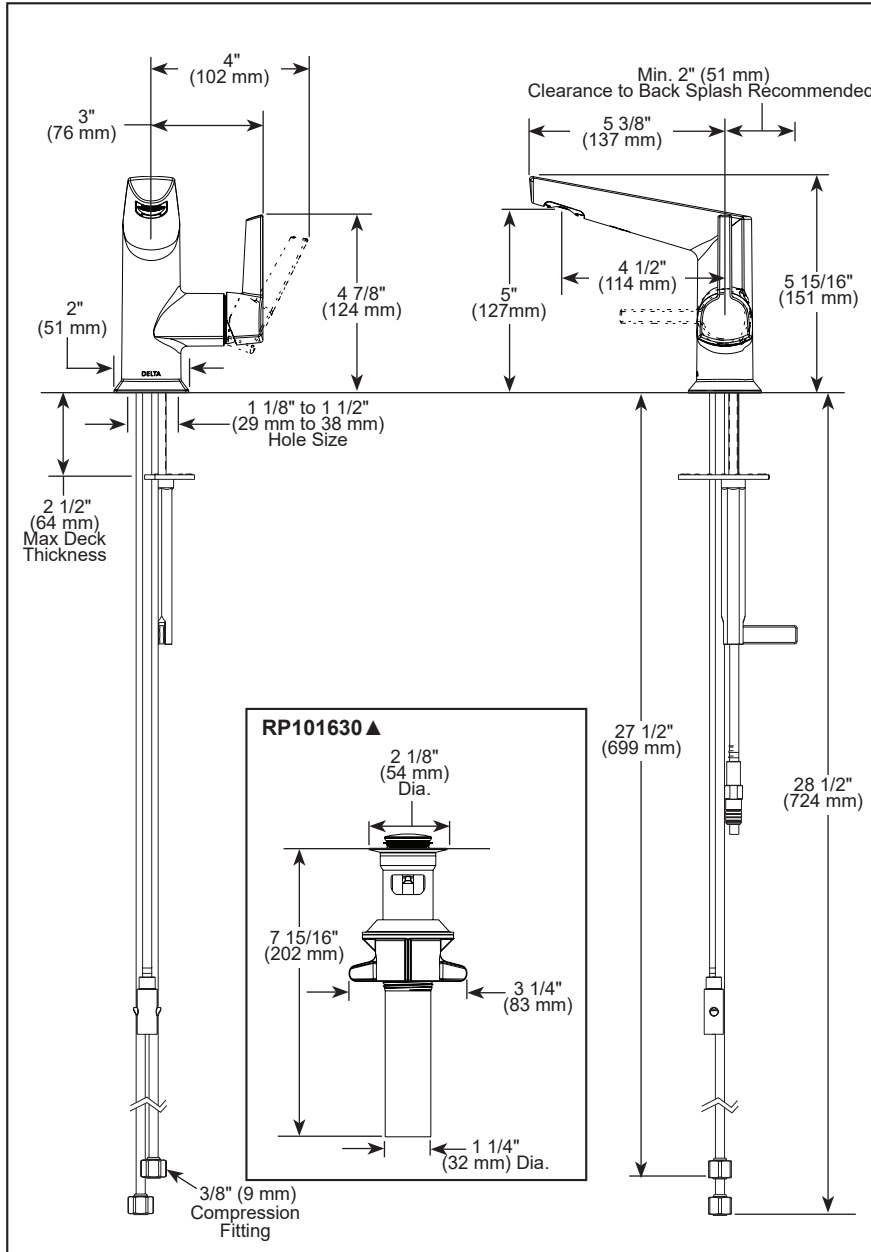

STANDARD SPECIFICATIONS:

- Max. flow rate 1.2 gpm @ 60 psi, 4.5 L/min @ 414 kPa
- One hole mount
- Diamond coated ceramic cartridge
- 1/4" O.D. straight, staggered PEX supply tubes
- Models have metal drain with pop-up type fitting with plated flange and stopper
- Optional red/blue indicator ring provided with models

COMPLIES WITH:

- ASME A112.18.1 / CSA B125.1
- ASME A112.18.2 / CSA B125.2
- Indicates compliance to ICC/ANSI A117.1
- EPA WaterSense®

572-▲MPU-DST

Submitted Model No.: _____

Specific Features: _____

▲ Designate Proper Finish Suffix