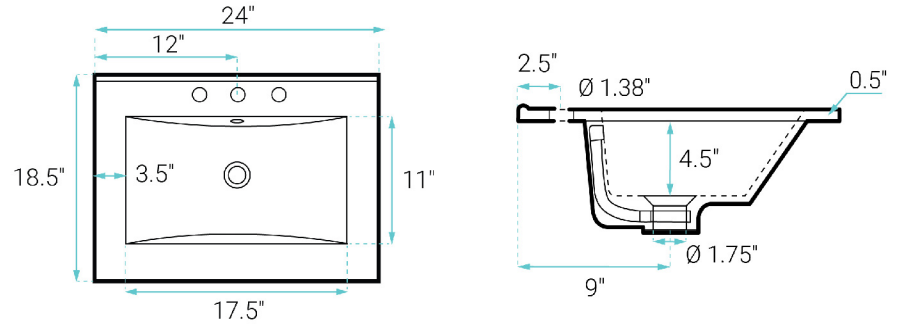

Marseille

Swiss Madison®
well made forever

Freestanding Vanity SM-BV217WBG-3

FEATURES:

- Sleek, freestanding design
- Glazed ceramic, single sink
- Standard 1.75" drain hole
- Standard 1.38" faucet holes
- Stainless steel frame
- Chrome-finish overflow

INSTALLATION:

Freestanding, assembly required

COLORS & FINISHES:

White and Brushed Gold: SM-BV217WBG-3

SPECIFICATIONS:

N.W: 87 lb.

W: 24" x D: 18.5" x H: 35.5"

Inner Sink: D: 11" x W: 17.5" x H: 4.5"

INCLUDED PARTS:

- Cabinet: SM-BV217WBG-C
- Vanity Top Sink: SM-VT324-3
- Replacement Door Handle: SM-BVP50
- Replacement Leg: SM-BVP52WBG
- Shelf: SM-BVP47
- Installation Kit: SM-BVP53

REQUIRED PARTS:

- Sink Drain*
- Drain Trap*
- Faucet*
- Water Supply Lines*