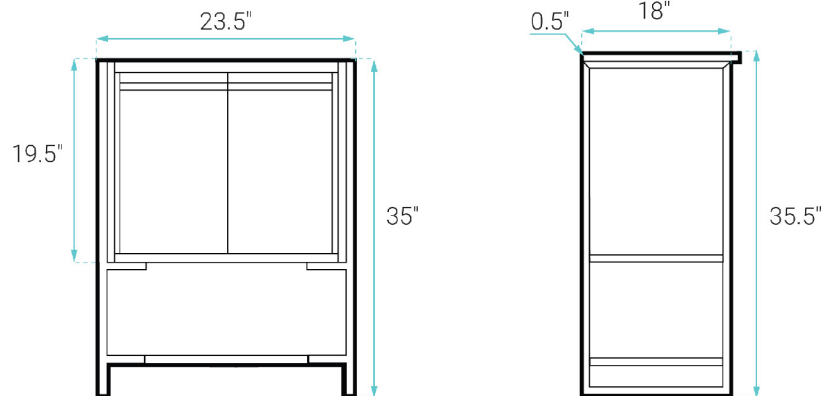

INSTALLATION:

Freestanding, assembly required

COLORS & FINISHES:

White and Brushed Gold: SM-BV217WBG-3

SPECIFICATIONS:

N.W: 87 lb.

W: 24" x D: 18.5" x H: 35.5"

Inner Sink: D: 11" x W: 17.5" x H: 4.5"