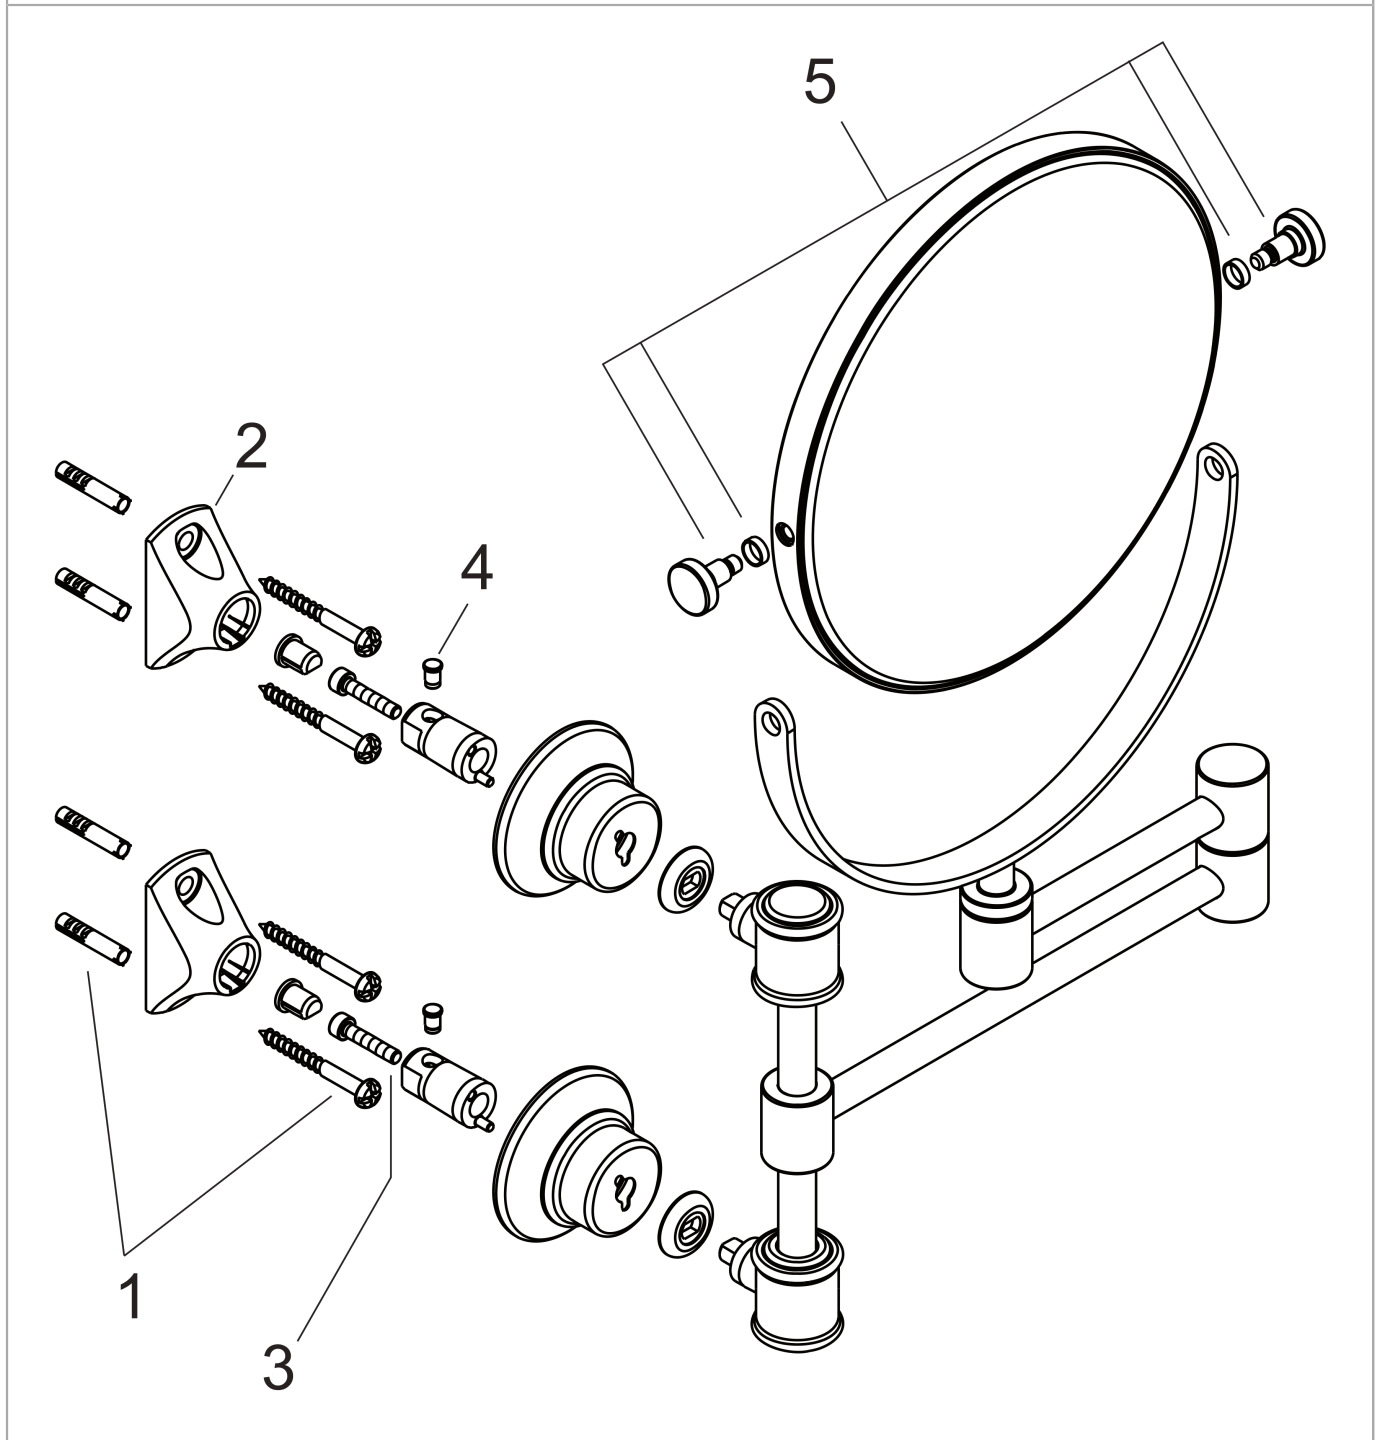

AXOR Montreux Shaving Mirror

Finishes : **brushed nickel** Part no. : **42090820**

Description

Features

- Metal
- Wall-mounted
- Arms swivel independently

Product image

Scale drawing

**AXOR Montreux
Shaving Mirror**

Finishes : **brushed nickel** Part no. : **42090820**

Exploded drawing

Year of production: >04/06

**AXOR Montreux
Shaving Mirror**

Finishes : **brushed nickel** Part no. : **42090820**

Spare parts list

Year of production: >04/06

Pos.	Description	Part no.	PC	PU
1	mounting set	40915000	0	1
2	support element	96341000	0	1
3	hexagon socket screw M4x10	97661000	0	1
4	pin	97546000	0	1
5	mirror	98729820	0	1