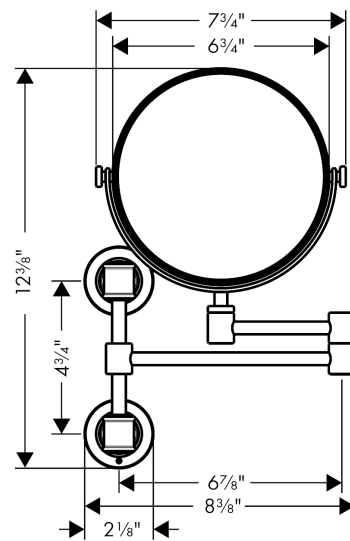

AXOR Montreux Shaving Mirror

Finishes : **brushed nickel** Part no. : **42090820**

Description

Features

- Metal
- Wall-mounted
- Arms swivel independently

Product image

Scale drawing

**AXOR Montreux
Shaving Mirror**

Finishes : **brushed nickel** Part no. : **42090820**

Exploded drawing

Year of production: >04/06

**AXOR Montreux
Shaving Mirror**

Finishes : **brushed nickel** Part no. : **42090820**

Spare parts list

Year of production: >04/06

Pos.	Description	Part no.	PC	PU
1	mounting set	40915000	0	1
2	support element	96341000	0	1
3	hexagon socket screw M4x10	97661000	0	1
4	pin	97546000	0	1
5	mirror	98729820	0	1