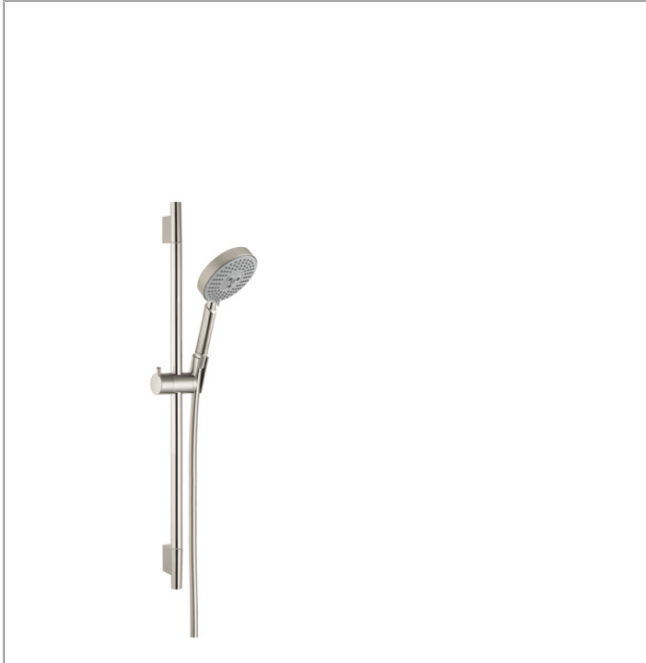

**Raindance S**

**Wallbar Set 120 3-Jet 24", 2.5 GPM**

Finishes : **brushed nickel** Part no. : **04266820**

**Description**

**Features**

- Consists of: Handshower, Wallbar, Handshower hose, Slider
- Spray modes: RainAir, Whirl, BalanceAir
- Angle-adjustable holder pivots left and right, slides easily and locks in place
- Flow: 2.5 GPM (9.5 L/Min)

**Item details**

List Price \$ 549.00

**Technology**

**Compliance**

**Product image**

**Scale drawing**

**Raindance S**

**Wallbar Set 120 3-Jet 24", 2.5 GPM**

Finishes : **brushed nickel** Part no. : **04266820**

**Exploded drawing**

Year of production: >01/09

**Raindance S**

**Wallbar Set 120 3-Jet 24", 2.5 GPM**

Finishes : **brushed nickel** Part no. : **04266820**