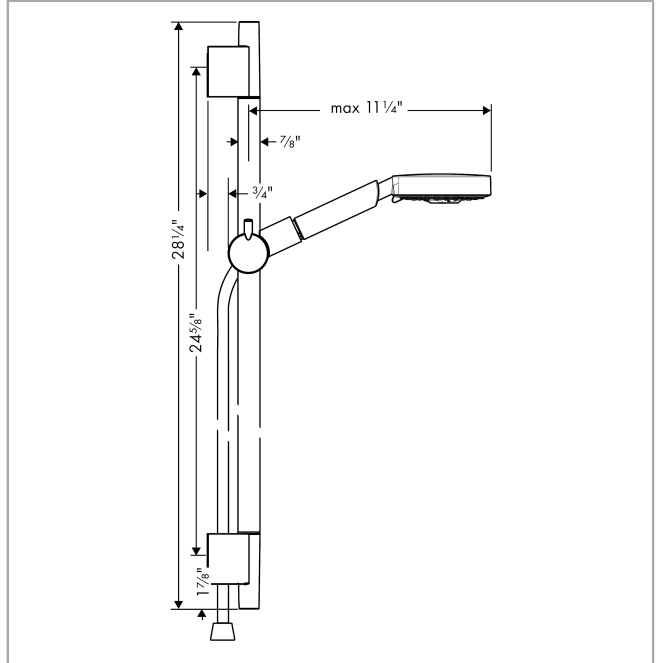

Scale drawing