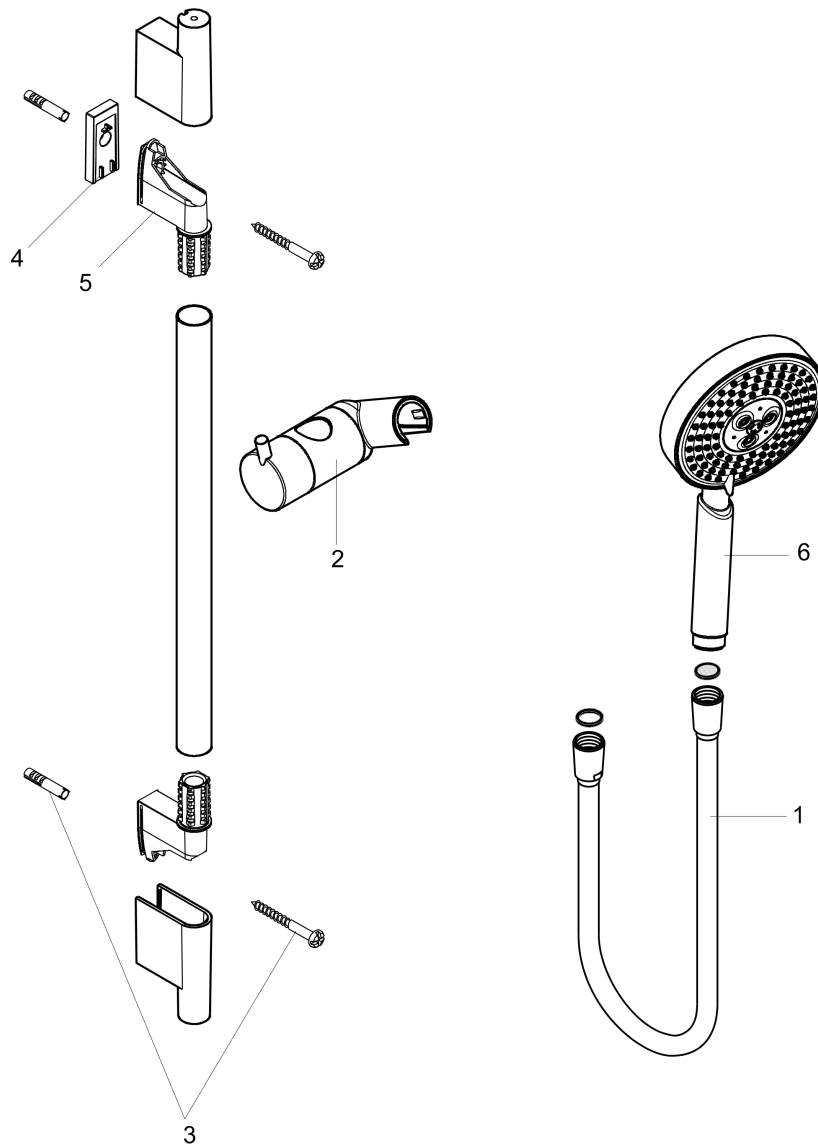

**Raindance S**

**Wallbar Set 120 3-Jet 24", 2.5 GPM**

Finishes : **brushed nickel** Part no. : **04266820**

**Description**

**Features**

- Consists of: Handshower, Wallbar, Handshower hose, Slider
- Spray modes: RainAir, Whirl, BalanceAir
- Angle-adjustable holder pivots left and right, slides easily and locks in place
- Flow: 2.5 GPM (9.5 L/Min)

**Item details**

List Price \$ 549.00

**Technology**

**Compliance**

**Product image**

**Scale drawing**

**Raindance S**

**Wallbar Set 120 3-Jet 24", 2.5 GPM**

Finishes : **brushed nickel** Part no. : **04266820**

**Exploded drawing**

Year of production: >01/09

**Raindance S**

**Wallbar Set 120 3-Jet 24", 2.5 GPM**

Finishes : **brushed nickel** Part no. : **04266820**

**Spare parts list**

Year of production: >01/09

<b>Pos.</b>	<b>Description</b>	<b>Part no.</b>	<b>Price</b>	<b>PU</b>
1	shower hose 1,60 m	28276823	-	1
2	support, assy	97651820	-	1
3	mounting set	96179000	-	1
4	tile-matching-disk	97450000	-	1
5	wall support	96275000	-	1
6	handshower	28514821	-	1
7	cover	97709820	-	1
8	washer	88651000	-	1