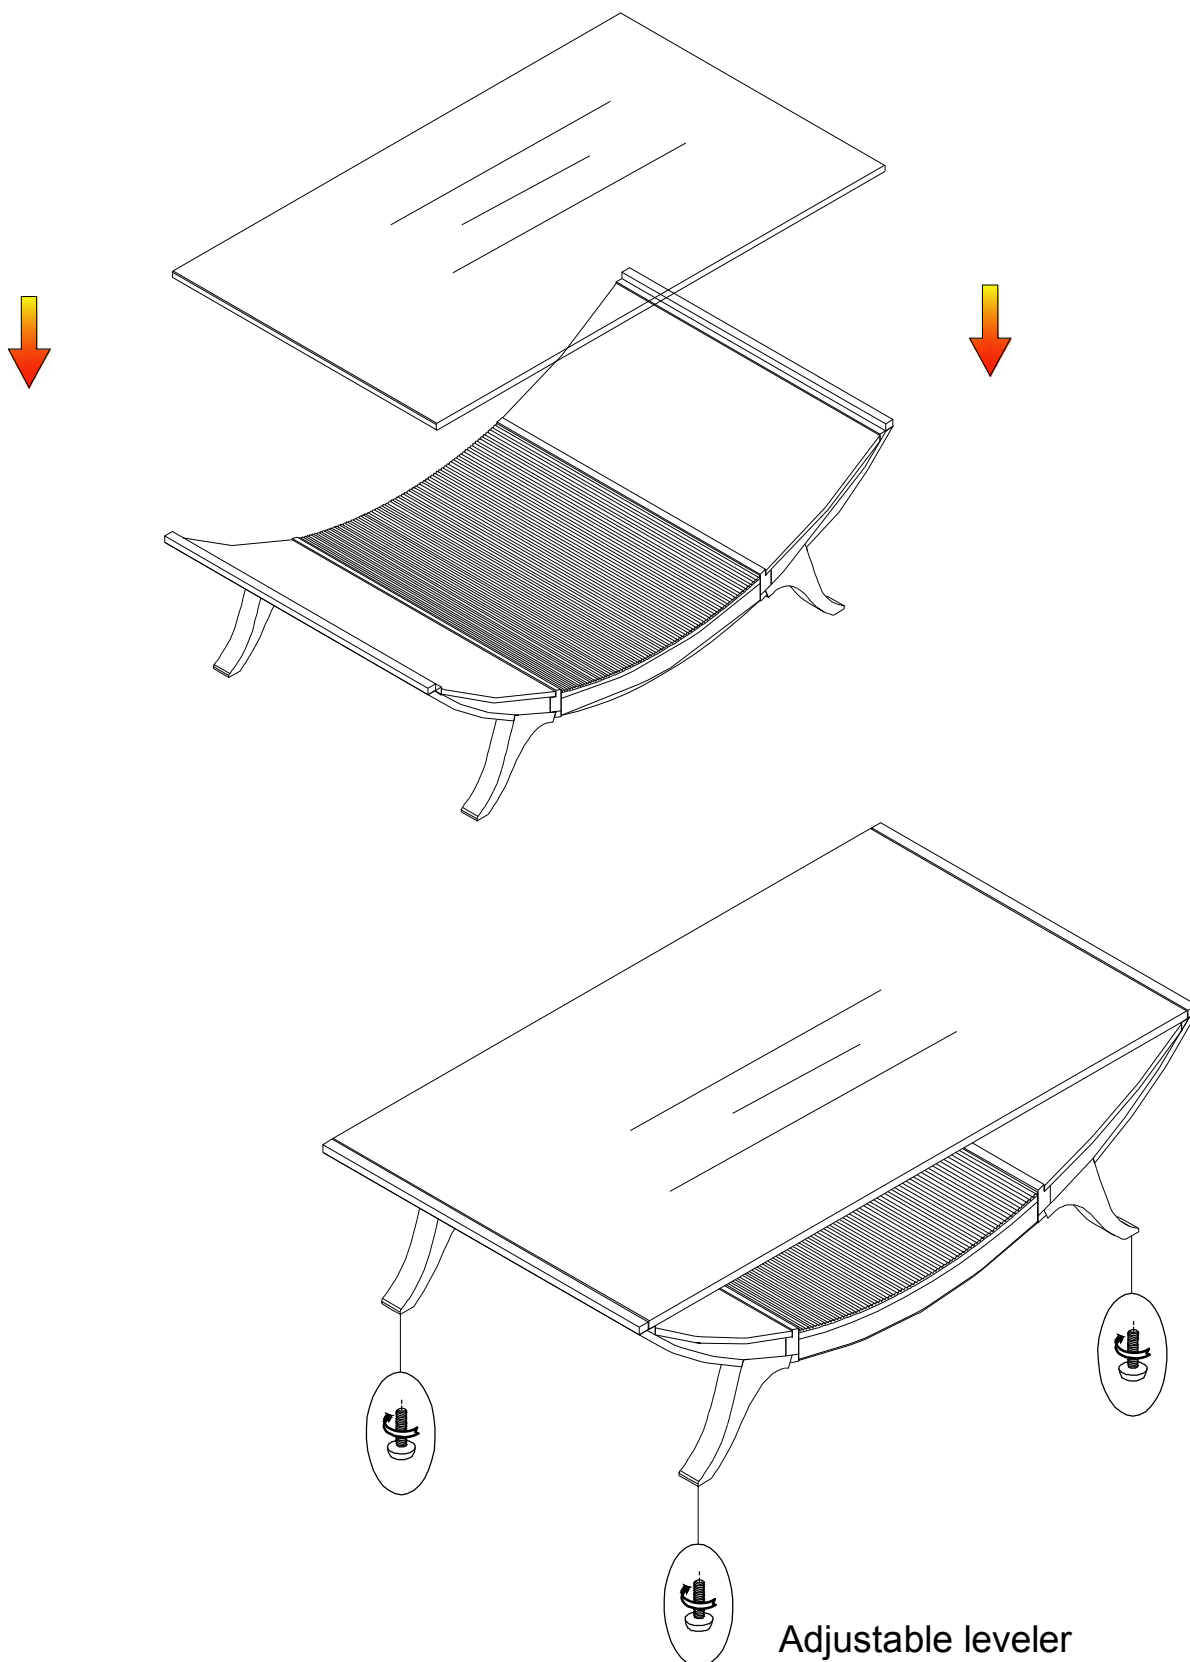

ASSEMBLY INSTRUCTION

Item: 6900-80210-89 Rectangle Cocktail Table

Thank you for purchasing this quality product. Be sure to unpack carefully looking for small parts which may have come loose during shipment.
Read all instruction and study the drawing carefully before starting the assembly process.

Adjustable leveler