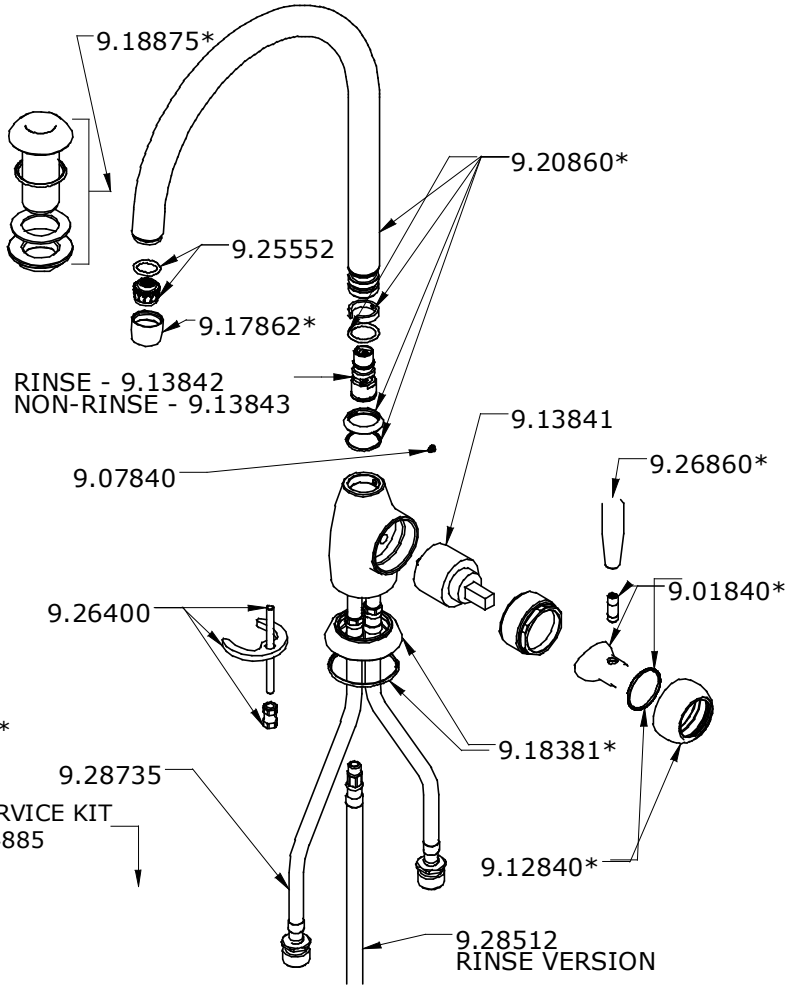

SPARES

Complete Rinse Head
9.27878*

9.19426

BAR SPOUT

Complete Hose
9.28426*

9.25552

9.17862*

9.20112*

9.25552

9.17862*

MIXER SERVICE KIT
9.54885

9.12861*

* Where indicated please specify color