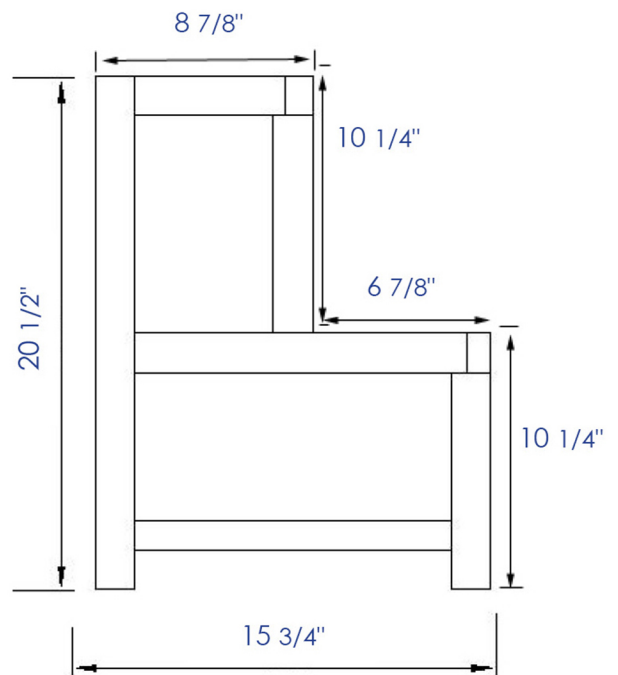

AB4402

20" Double Wooden Stepping Stool Multi Purpose
Accessory

15 3/4"

20 1/2"

20 1/2"

8 7/8"

10 1/4"

6 7/8"

20 1/2"

10 1/4"

15 3/4"

Note: All product dimensions are approximate and should be verified on site prior to installation.
Visit www.ALFIBRAND.COM for more information.