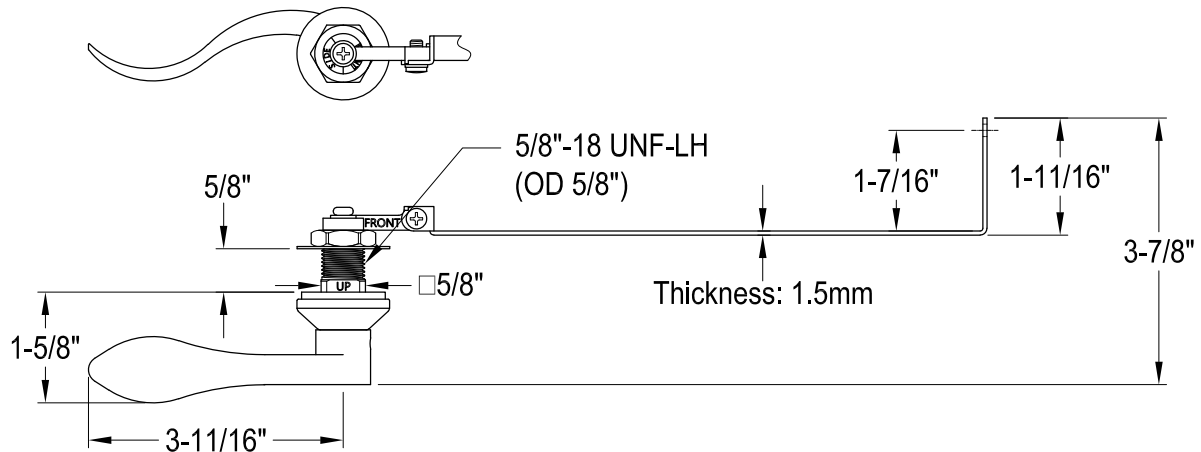

KTDFLD0,1,2,3,6,7,8

Universal Front or Side Mount Toilet Tank Lever

Side Mount

Front Mount