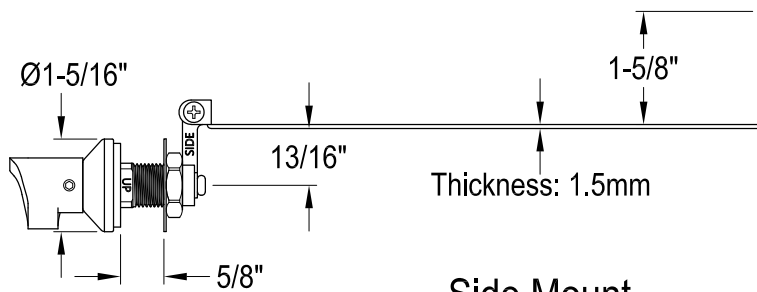

KTDFLD0,1,2,3,6,7,8

Universal Front or Side Mount Toilet Tank Lever

Side Mount

Front Mount