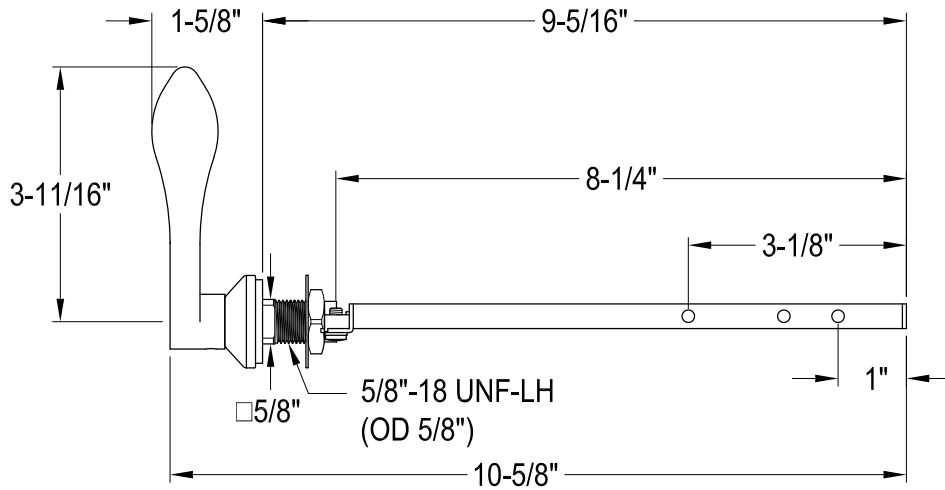

KTDFLD0,1,2,3,6,7,8

Universal Front or Side Mount Toilet Tank Lever

Side Mount

Front Mount