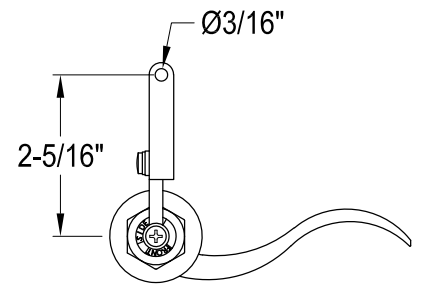

KTDFLD0,1,2,3,6,7,8

Universal Front or Side Mount Toilet Tank Lever

Side Mount

Front Mount