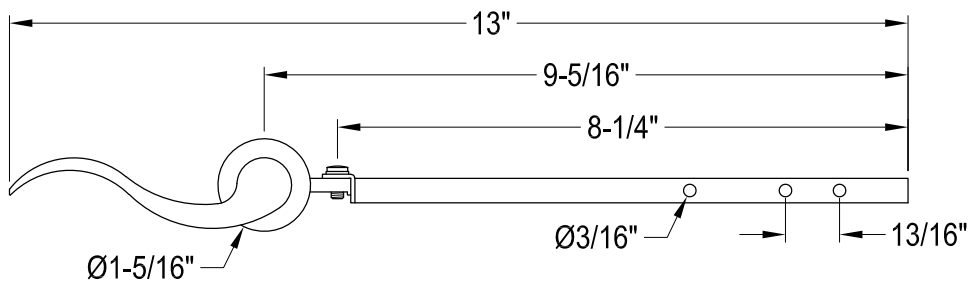

KTDFLD0,1,2,3,6,7,8

Universal Front or Side Mount Toilet Tank Lever

Side Mount

Front Mount