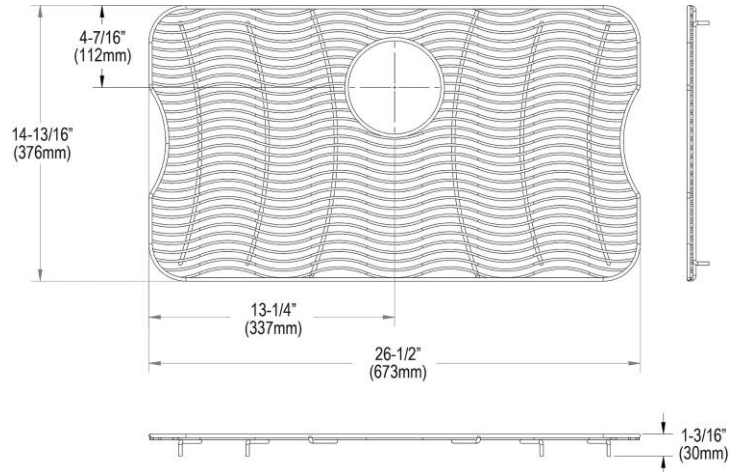

Material:	Stainless Steel
Finish:	Polished Stainless Steel
Dimensions:	26-1/2" x 14-13/16" x 1"
Fits Bowl Size(s):	28" x 16"

Special Note: For bowls with rear center drain opening.

A Century of Tradition and Quality.
For more than 100 years, Elkay has been making innovative products and providing exceptional customer care. We take pride in offering plumbing products that make life easier, inspire change and leave the world a better place.

[Clean and Care Manual (PDF)](#)

[Clean and Care Manual (PDF)](#)

[Warranty (PDF)](#)