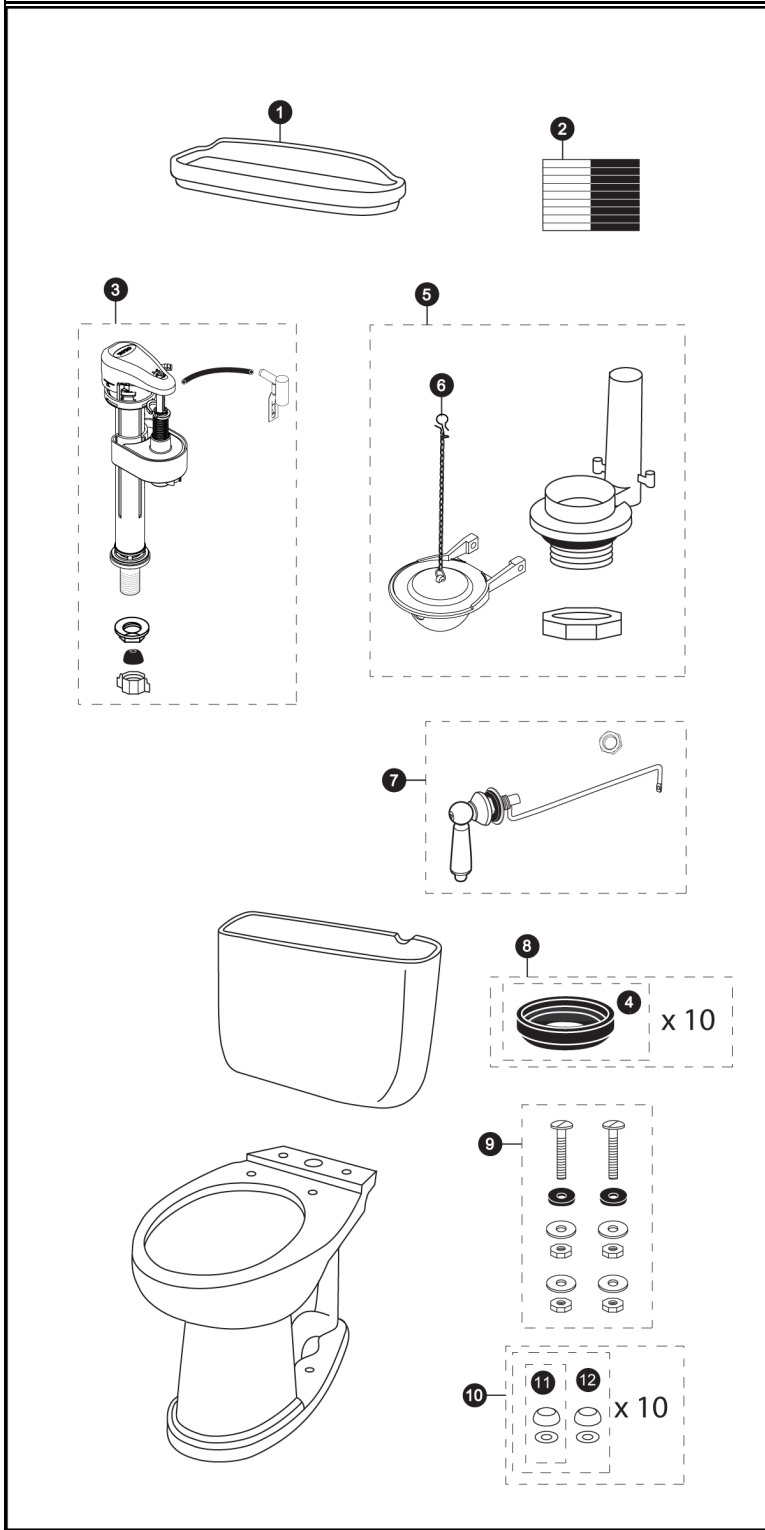

CST754SF

Dartmouth® 1.6 Gpf Toilet, Elongated, G-Max®, 12" Rough-In, Universal Height

CST754SF
ST753S
C754SF

Items	Parts	Description
1	TCU753CR#01	Tank Lid w/ Velcro Tape - Cotton
	TCU753CR#03	Tank Lid w/ Velcro Tape - Bone
	TCU753CR#11	Tank Lid w/ Velcro Tape - Colonial White
	TCU753CR#12	Tank Lid w/ Velcro Tape - Sedona Beige
	TCU753CR#51	Tank Lid w/ Velcro Tape - Ebony
2	THU107	Velcro Tape
3	TSU53A	Fill Valve
4	9BU024E	Tank to Bowl Gasket
5	THU129P-3A	Flush Valve
6	THU369S	Flapper w/ Chain
7	THU141#01	Trip Lever - Cotton
	THU141#03	Trip Lever - Bone
	THU141#11	Trip Lever - Colonial White
	THU141#12	Trip Lever - Sedona Beige
	THU141#51	Trip Lever - Ebony
	THU141(N)#CP	Trip Lever - Chrome Plated
	THU141#BN	Trip Lever - Brushed Nickel
	THU141#PN	Trip Lever - Polished Nickel
	THU141#SB	Trip Lever - Satin Brass
	THU141#RB	Trip Lever - Oil Rubbed Bronze
8	THU131	Tank to Bowl Gaskets (10 pieces)
9	TSU01D	Tank Mounting Kit
10	THU098#01	Bolt Cap Sets - Cotton (20 pieces)
	THU098#03	Bolt Cap Sets - Bone (20 pieces)
	THU098#11	Bolt Cap Sets - Colonial White (20 pieces)
	THU098#12	Bolt Cap Sets - Sedona Beige (20 pieces)
	THU098#51	Bolt Cap Sets - Ebony (20 pieces)
11	THU044#01	Bolt Cap - Cotton
	THU044#03	Bolt Cap - Bone
	THU044#11	Bolt Cap - Colonial White
	THU044#12	Bolt Cap - Sedona Beige
	THU044#51	Bolt Cap - Ebony
12	THU044S#01	Bolt Cap Set - Cotton (2 pieces)
	THU044S#03	Bolt Cap Set - Bone (2 pieces)
	THU044S#11	Bolt Cap Set - Colonial White (2 pieces)
	THU044S#12	Bolt Cap Set - Sedona Beige (2 pieces)
	THU044S#51	Bolt Cap Set - Ebony (2 pieces)

Note:

THU141(N) has left hand threads.

Product Number Explanations

Two-Piece Toilet

(CST) Gravity Type Toilet
(754) Model
(S) G-Max®
(F) Universal Height

Tank

(ST) Tank
(753) Model
(S) G-Max®

Bowl

(C) Bowl
(754) Model
(S) G-Max®
(F) Universal Height

Actual Product may vary slightly from illustration.