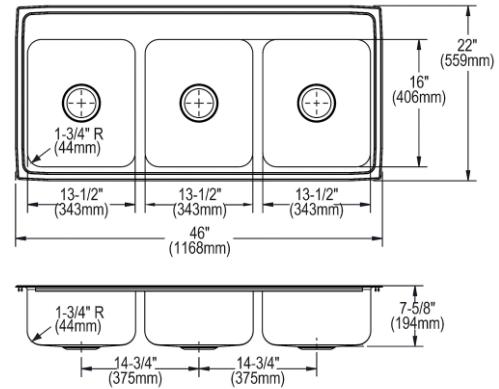

PART: _____ QTY: _____
PROJECT: _____
CONTACT: _____
DATE: _____
NOTES: _____
APPROVAL: _____

In keeping with our policy of continuing product improvement, Elkay reserves the right to change product specifications without notice. Please visit elkay.com for the most current version of Elkay product specification sheets. This specification describes an Elkay product with design, quality, and functional benefits to the user. When making a comparison of other producers' offerings, be certain these features are not overlooked. Latest version of the spec sheet available: <https://www.elkayfiles.com/spec-sheets/LTR4622_spec.pdf>