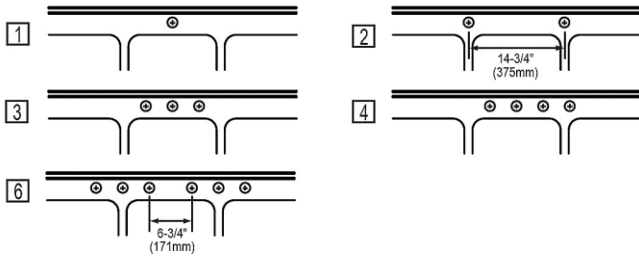

**PRODUCT SPECIFICATIONS**

Lustertone® Classic Stainless Steel 46" x 22" x 7-5/8" Triple Bowl Drop-in Sink. Sink is manufactured from 18 gauge 304 Stainless Steel with a Lustrous Satin finish, Center drain placement, and Bottom only pads.

<b>Installation Type:</b>	Drop-in
<b>Material:</b>	304 Stainless Steel
<b>Finish:</b>	Lustrous Satin
<b>Gauge:</b>	18
<b>Sound Deadening:</b>	Bottom only pads
<b>Number of Bowls:</b>	3
<b>Sink Dimensions:</b>	46" x 22" x 7-5/8"
<b>Bowl 1 Dimensions:</b>	13-1/2" x 16" x 7-1/2"
<b>Bowl 2 Dimensions:</b>	13-1/2" x 16" x 7-1/2"
<b>Bowl 3 Dimensions:</b>	13-1/2" x 16" x 7-1/2"
<b>Drain Size:</b>	3-1/2" (89mm)
<b>Drain Location:</b>	Center
<b>Minimum Cabinet Size:</b>	51"
<b>Mounting Hardware:</b>	Part # 64090008 included for countertops up to 3/4" (19mm) thick
<b>Template Included:</b>	No
<b>Cutout Template #:</b>	<a href="#">1000001282</a>

Template is available for download at [elkay.com](http://elkay.com). CAD software will be required to open the template.

**Cutout Dimensions for Drop-in Installation:**  
45-3/8" x 21-3/8" (1153mm x 543mm) with 1-1/2" (38mm) corner radius

**Hole Drilling Configurations:**

1-1/2" (38mm) Diameter Faucet Holes  
4" (102mm) Centers, except where dimensioned

A Century of Tradition and Quality. For more than 100 years, Elkay has been making innovative products and providing exceptional customer care. We take pride in offering plumbing products that make life easier, inspire change and leave the world a better place.