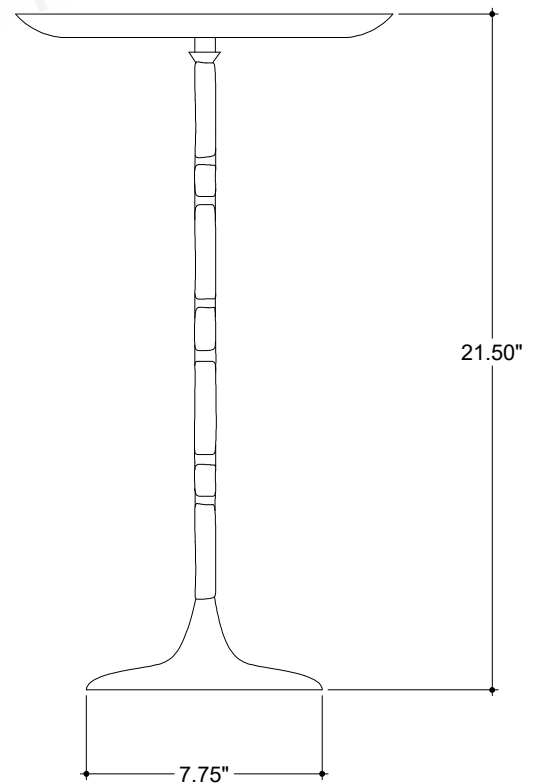

ITEM: 4000-0208

Overall Dimensions

Diameter: 12"

Height: 21.5"

TOP VIEW

FRONT VIEW

SIDE VIEW