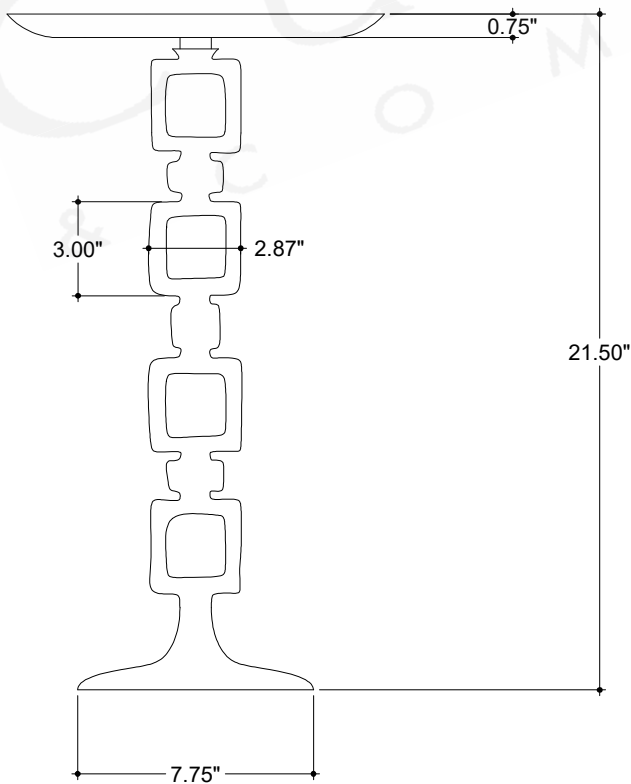

ITEM: 4000-0208

Overall Dimensions

Diameter: 12"

Height: 21.5"

TOP VIEW

FRONT VIEW

SIDE VIEW