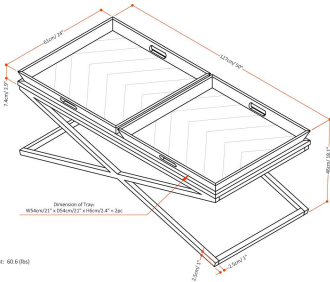

# DAMIEN COFFEE TABLE

Net Weight: 60.6 (lbs)