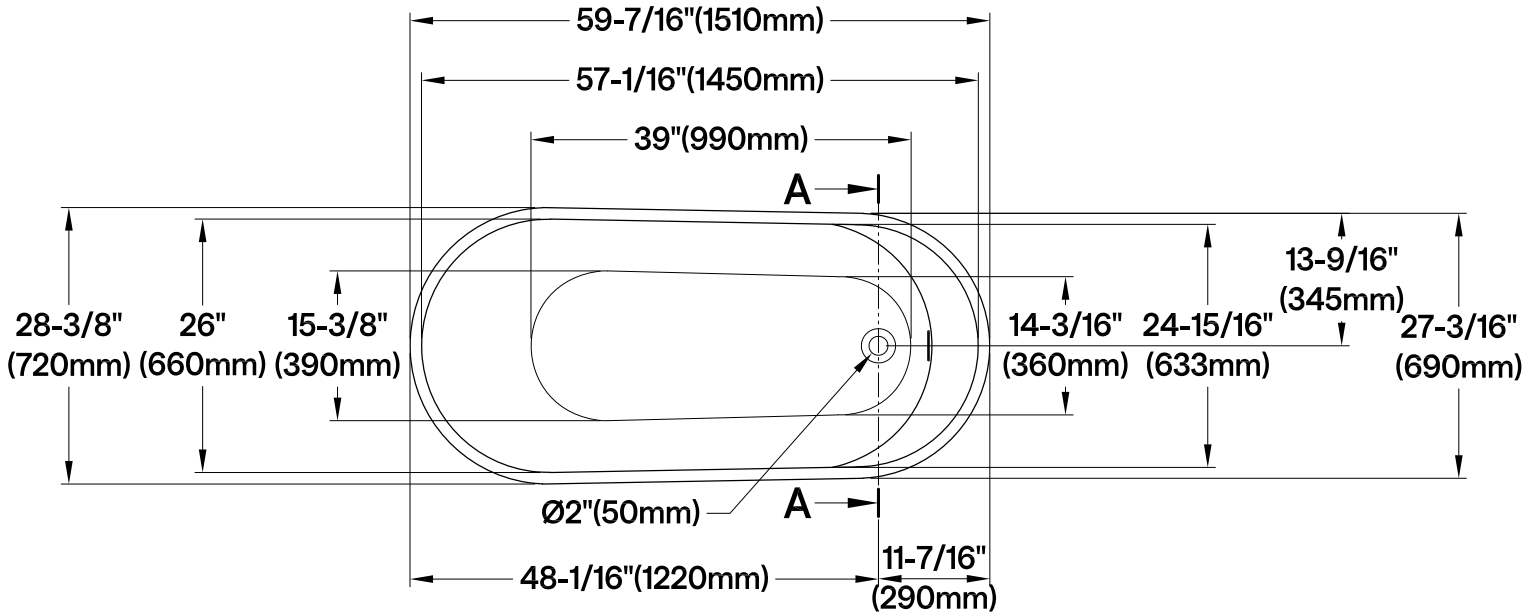

VTRS592826

59" Acrylic Freestanding Tub with Drain

M14 x 120 (2 pcs)
M14 x 100 (3 pcs)

Section A-A