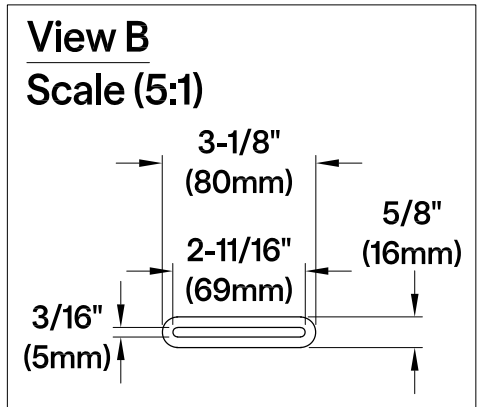

VTRS592826

59" Acrylic Freestanding Tub with Drain

M14 x 120 (2 pcs)
M14 x 100 (3 pcs)

Section A-A