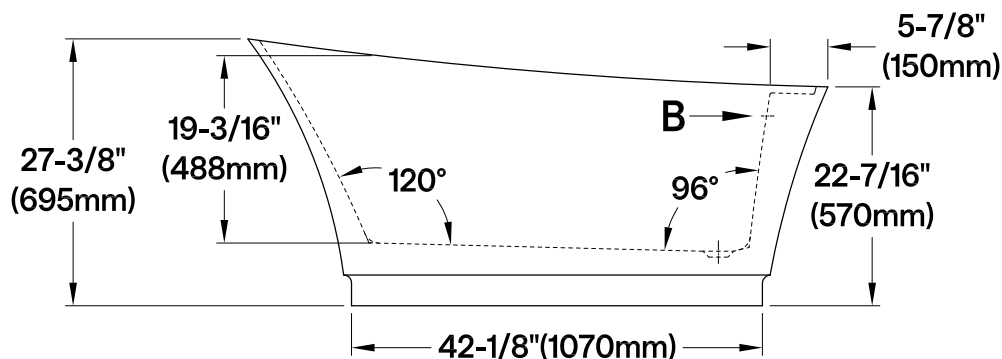

VTRS592826

59" Acrylic Freestanding Tub with Drain

M14 x 120 (2 pcs)
M14 x 100 (3 pcs)

Section A-A