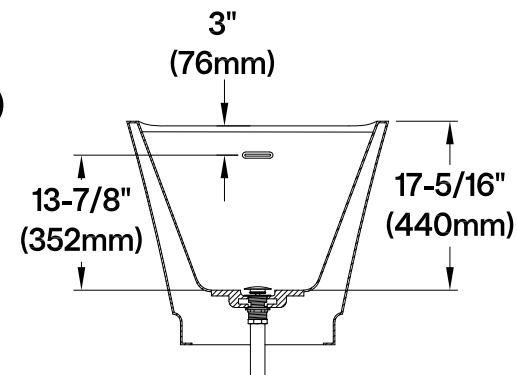

VTRS592826

59" Acrylic Freestanding Tub with Drain

M14 x 120 (2 pcs)
M14 x 100 (3 pcs)

Section A-A