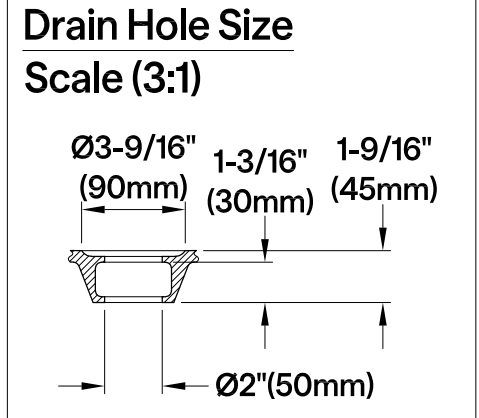

VTRS592826

59" Acrylic Freestanding Tub with Drain

M14 x 120 (2 pcs)
M14 x 100 (3 pcs)

Section A-A