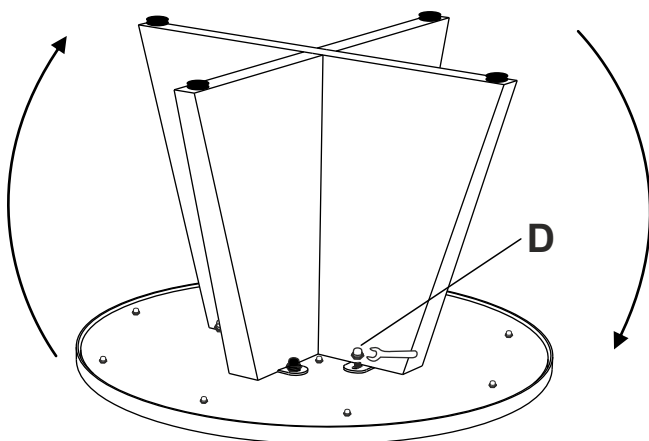

ASSEMBLY INSTRUCTIONS

BATISTA COFFEE TABLE KD

PART LIST :-

NO.	DESCRIPTION	IMAGE	QTY
A	METAL TOP		1
B	WOOD LEG		1
C	WOOD LEG		1
D	NUT		8
E	WRENCH		1

STEP:- 1

STEP:- 2

STEP:- 3

STEP:- 4 ASSEMBLED