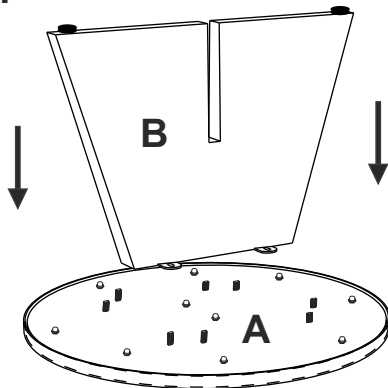

ASSEMBLY INSTRUCTIONS

BATISTA COFFEE TABLE KD

PART LIST :-

NO.	DESCRIPTION	IMAGE	QTY
A	METAL TOP		1
B	WOOD LEG		1
C	WOOD LEG		1
D	NUT		8
E	WRENCH		1

STEP:- 1

STEP:- 2

STEP:- 3

STEP:- 4 ASSEMBLED