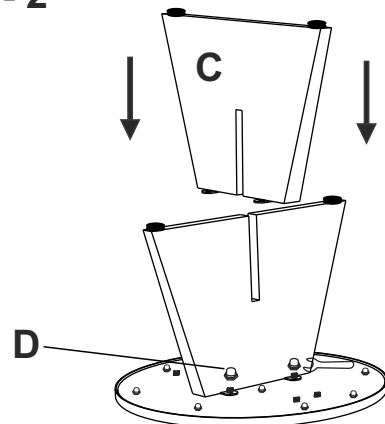

ASSEMBLY INSTRUCTIONS

BATISTA COFFEE TABLE KD

PART LIST :-

NO.	DESCRIPTION	IMAGE	QTY
A	METAL TOP		1
B	WOOD LEG		1
C	WOOD LEG		1
D	NUT		8
E	WRENCH		1

STEP:- 1

STEP:- 2

STEP:- 3

STEP:- 4 ASSEMBLED