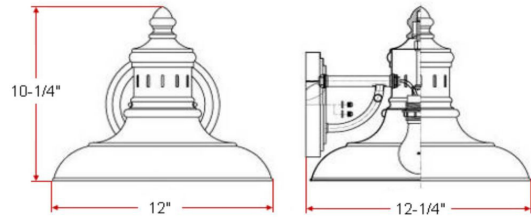

Monterey I-Light Wall Light
Oil Rubbed Bronze

SPECIFICATIONS

MOUNTING:	Wall Mount	LED BRIGHTNESS (LUMENS):	N/A
SLOPED CEILING ADAPTABLE:	No	LED COLOR CORRELATED TEMPERATURE (CCT):	N/A
LAMP TYPE 1:	Maximum 60W Medium Base Bulb	LED COLOR RENDERING INDEX (CRI):	N/A
BULB INCLUDED:	No	LED EFFICACY:	N/A
WATTS PER BULB:	60W	LED AVERAGE RATED LIFE:	N/A
TOTAL WATTAGE:	60W	ENERGY EFFICIENT:	No
DIMMABLE:	Yes	LIGHTING AMPS:	0.5
MATERIAL CONSTRUCTION:	Steel	VOLTAGE:	120V
ASSEMBLED DIMENSIONS:	12" L x 10.25" H x 12.25" D		
WEIGHT:	3.50 lbs.		
BACKPLATE DIMENSIONS:	N/A		
CANOPY CEILING DIMENSIONS:	N/A		
GLASS/SHADE DIMENSIONS:	4.25"H x 12" D		
GLASS/SHADE MATERIAL:	Metal		
GLASS/SHADE TYPE:	N/A		
GLASS/SHADE COLOR:	Brushed Bronze		