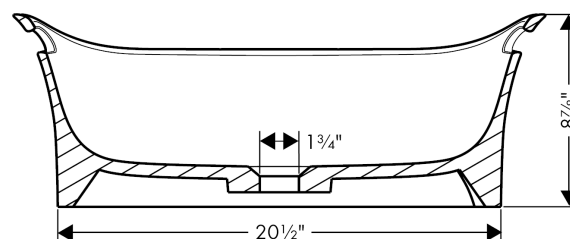

Designpreis
Deutschland
2010
NOMINIERT

Focus Open
Gold 2009

Product image

Scale drawing

AXOR Urquiola
Vessel Sink 624/408
Finishes : **alpine white** Part no. : **11300000**

Exploded drawing

Year of production: >04/09