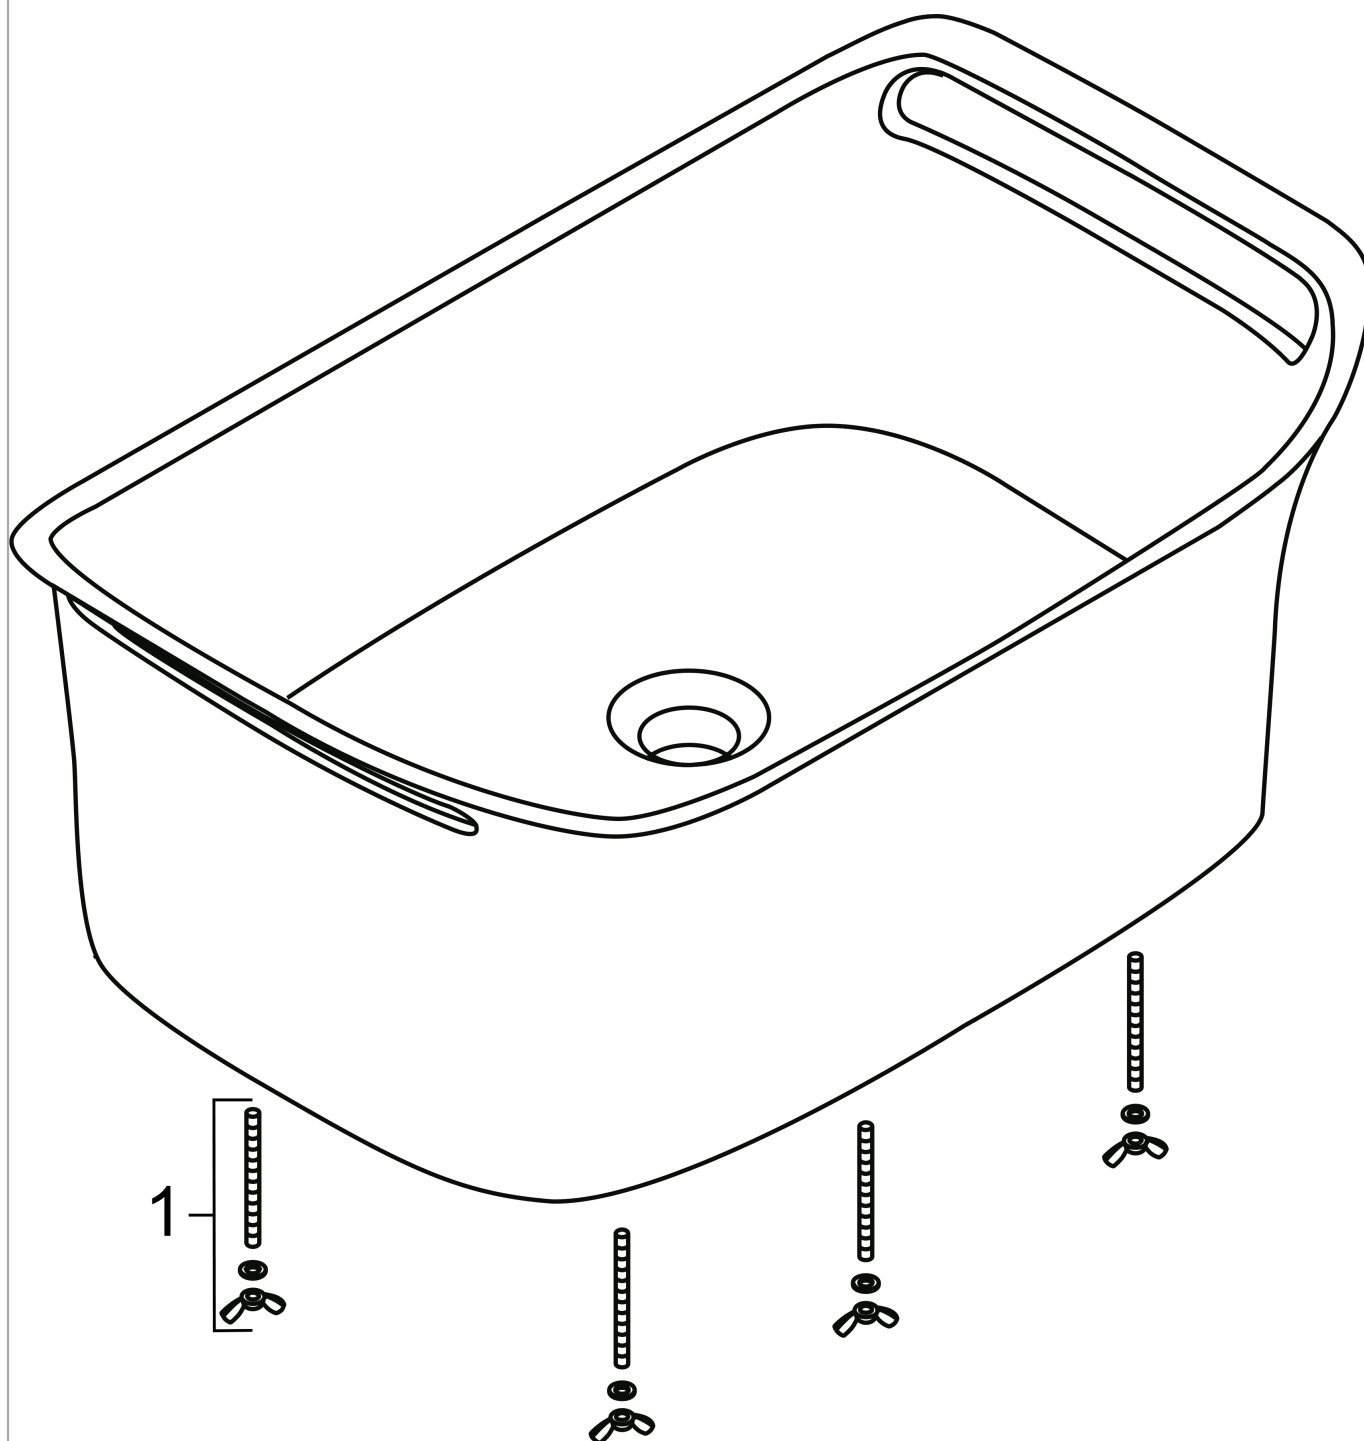

AXOR Urquiola
Vessel Sink 624/408
Finishes : **alpine white** Part no. : **11300000**

Description

Features

- Mineral cast with durable gel coat finish

Design awards

reddot design award

DESIGNPREIS
2009
NOMINIERT

Designpreis
Deutschland
2010
NOMINIERT

Focus Open
Gold 2009

Product image

Scale drawing

AXOR Urquiola
Vessel Sink 624/408
Finishes : **alpine white** Part no. : **11300000**

Exploded drawing

Year of production: >04/09

AXOR Urquiola
Vessel Sink 624/408
Finishes : **alpine white** Part no. : **11300000**

Spare parts list

Year of production: >04/09

Pos.	Description	Part no.	PC	PU
1	mounting kit	95182000	0	1